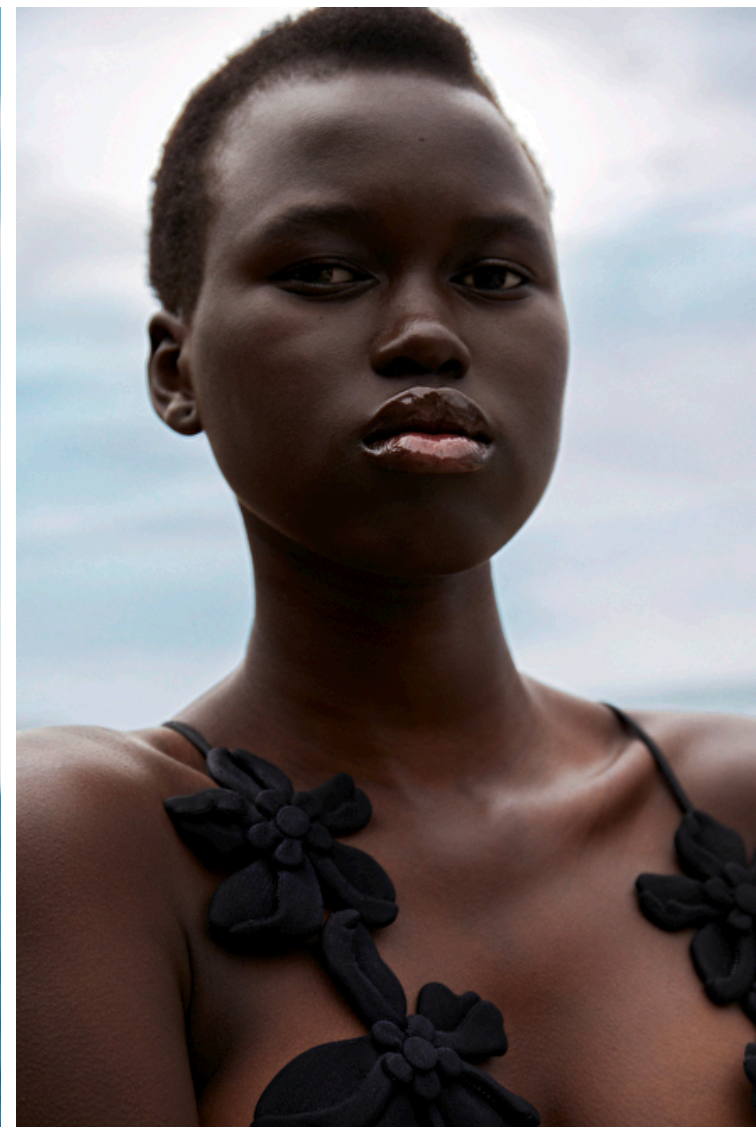

Select

MODEL MANAGEMENT

2nd floor, 77 ST. Martins Lane, London, WC2N 4AA, England, United Kingdom

Phone: +44 20 7299 1300 Fax: +44 20 7299 1385 Email: info@selectmodel.com Website: <https://www.selectmodel.com/>

Mami Akol

Height 180cm / 5' 11.0"

Bust 79cm / 31"

Waist 61cm / 24"

Hips 87cm / 34.5"

Shoes EU/US/UK 41 / 9.5 / 8

Eyes Brown

Hair Black

Cup B

Hair length 1