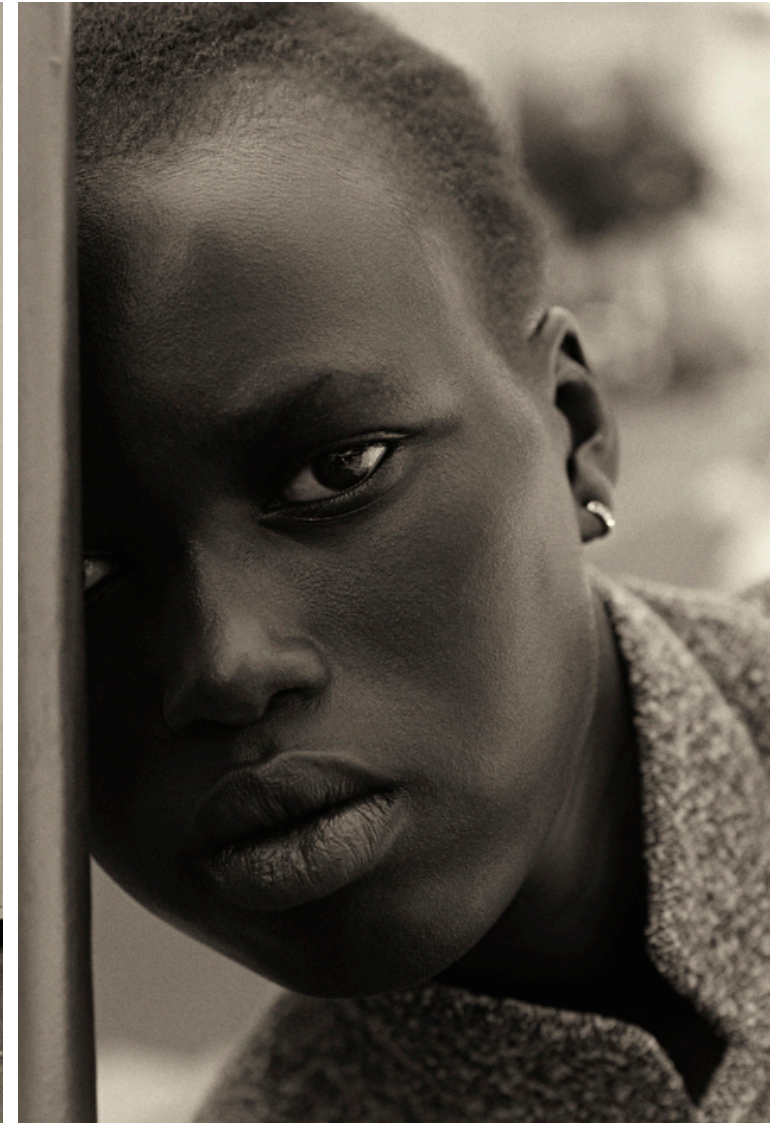

Select

MODEL MANAGEMENT

2nd floor, 77 ST. Martins Lane, London, WC2N 4AA, England, United Kingdom

Phone: +44 20 7299 1300 Fax: +44 20 7299 1385 Email: info@selectmodel.com Website: <https://www.selectmodel.com/>

Mami Akol

Height 180cm / 5' 11.0"

Bust 79cm / 31"

Waist 61cm / 24"

Hips 87cm / 34.5"

Shoes EU/US/UK 41 / 9.5 / 8

Eyes Brown

Hair Black

Cup B

Hair length 1