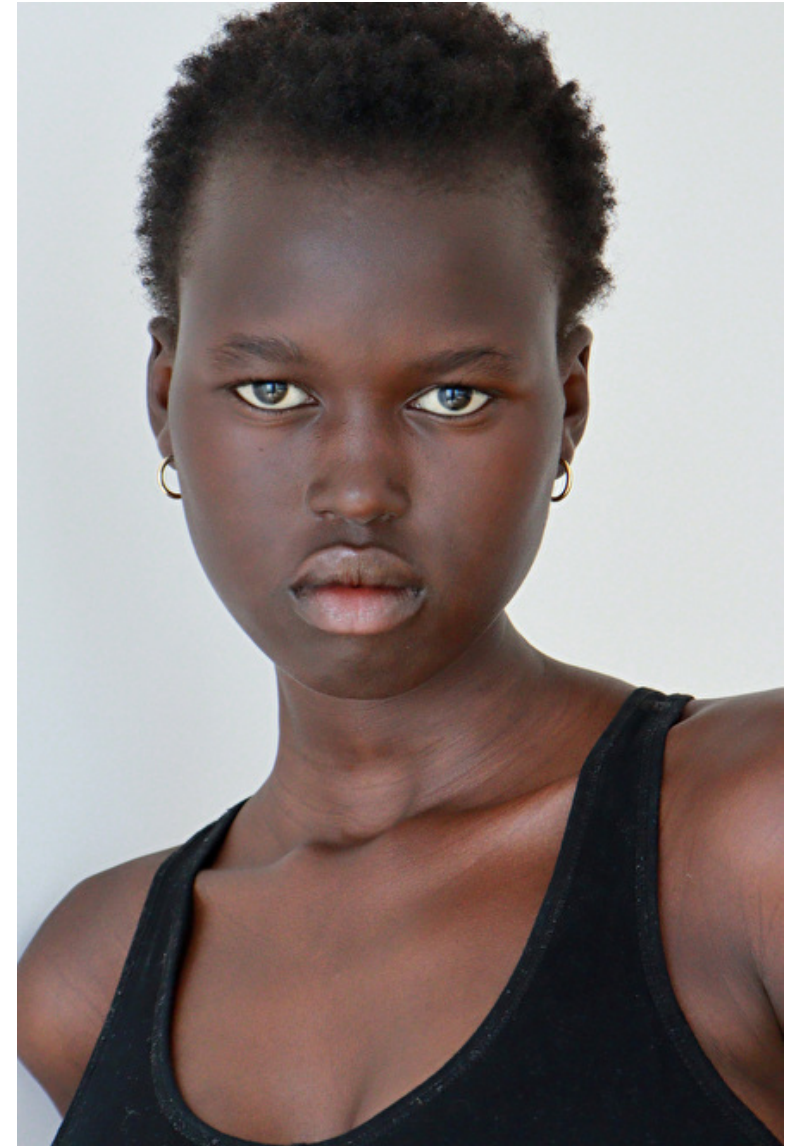

Mami Akol

Height 180cm / 5' 11.0"

Bust 79cm / 31"

Waist 61cm / 24"

Hips 87cm / 34.5"

Shoes EU/US/UK 41 / 9.5 / 8

Eyes Brown

Hair Black

Cup B

Hair length 1