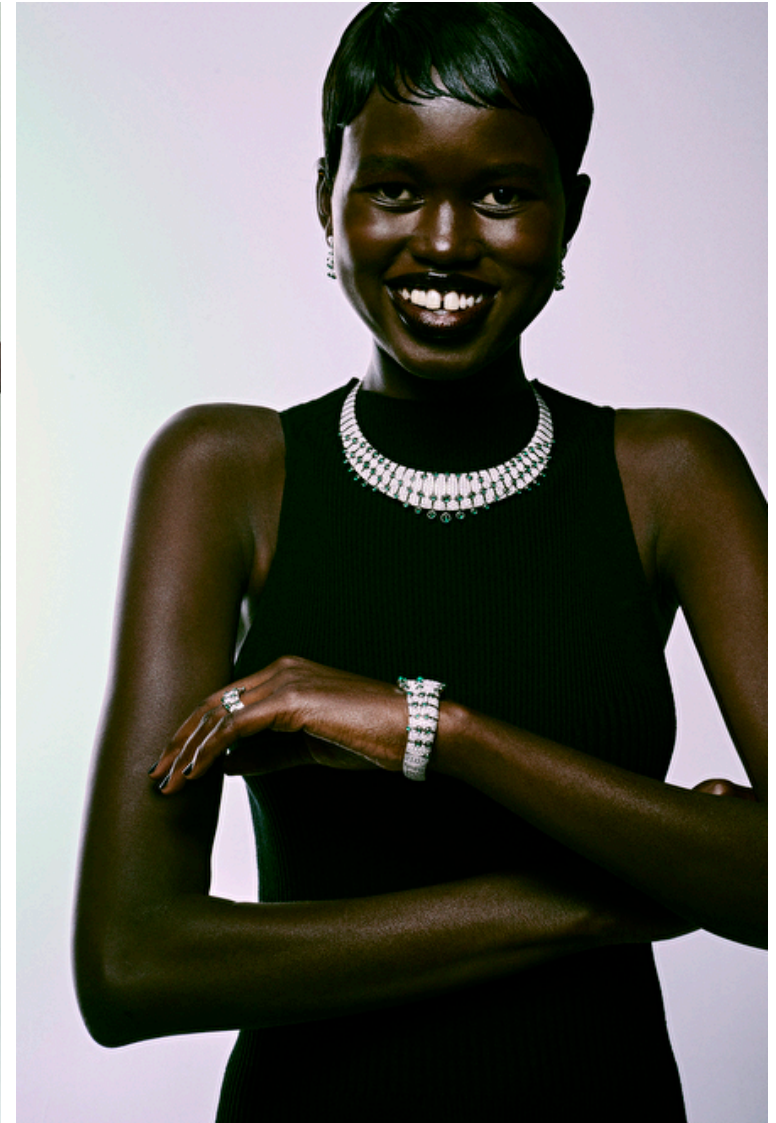

Select

MODEL MANAGEMENT

2nd floor, 77 St. Martins Lane, London, WC2N 4AA, England, United Kingdom

Phone: +44 20 7299 1300 Fax: +44 20 7299 1385 Email: info@selectmodel.com Website: <https://www.selectmodel.com/>

Mami Akol

Height 180cm / 5' 11.0"

Bust 79cm / 31"

Waist 61cm / 24"

Hips 87cm / 34.5"

Shoes EU/US/UK 41 / 9.5 / 8

Eyes Brown

Hair Black

Cup B

Hair length 1