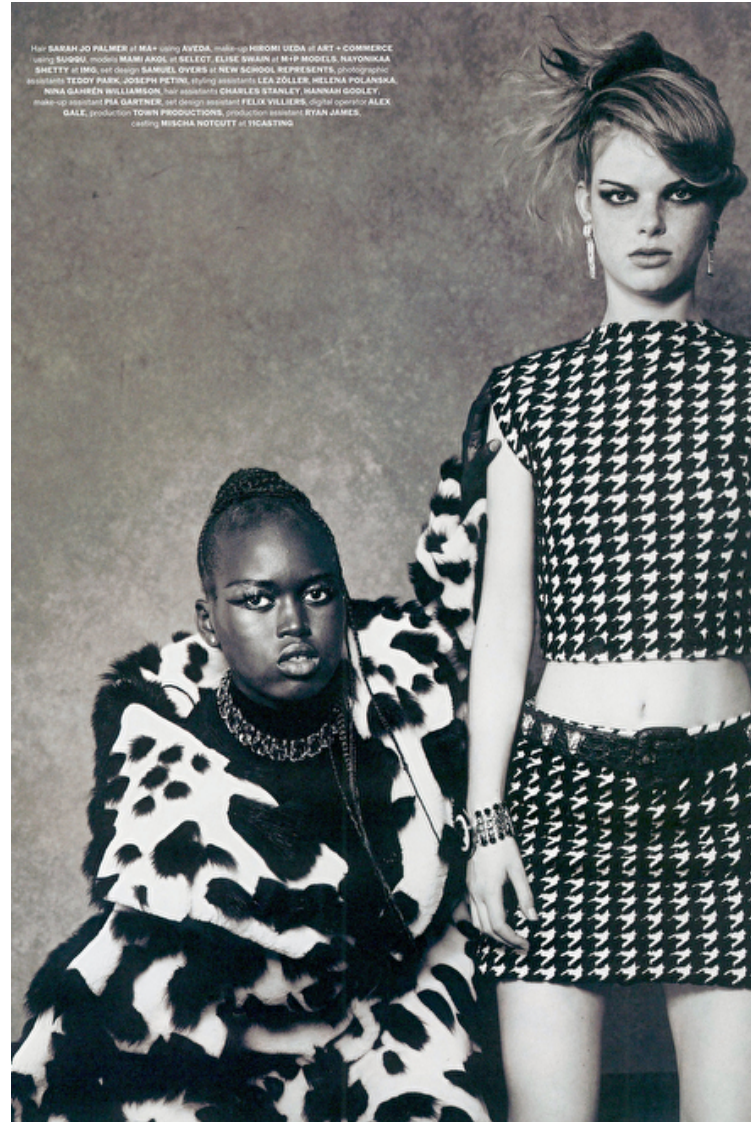

Select

MODEL MANAGEMENT

2nd floor, 77 St. Martins Lane, London, WC2N 4AA, England, United Kingdom

Phone: +44 20 7299 1300 Fax: +44 20 7299 1385 Email: info@selectmodel.com Website: <https://www.selectmodel.com/>

Mami Akol

Height 180cm / 5' 11.0"

Bust 79cm / 31"

Waist 61cm / 24"

Hips 87cm / 34.5"

Shoes EU/US/UK 41 / 9.5 / 8

Eyes Brown

Hair Black

Cup B

Hair length 1