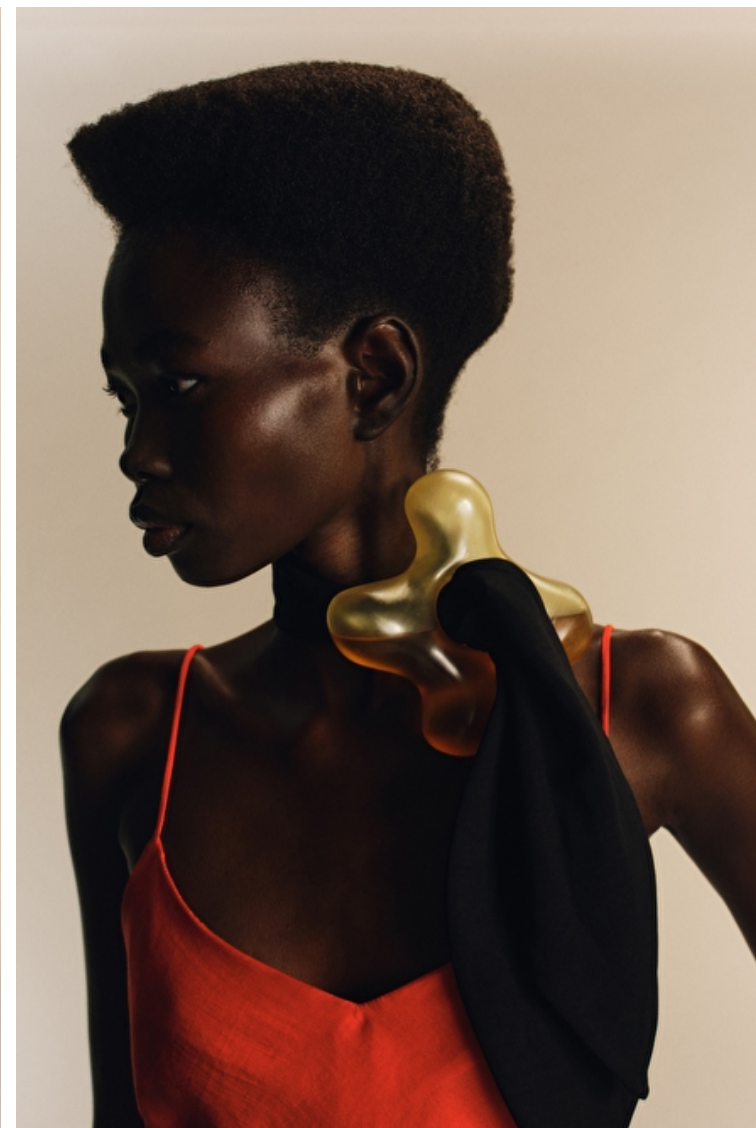

Mamma Aker

Height 178cm / 5' 10.0"

Bust 81cm / 32"

Waist 60cm / 23.5"

Hips 86cm / 34"

Shoes EU/US/UK 38 / 7.5 / 5

Eyes Brown

Hair Brown