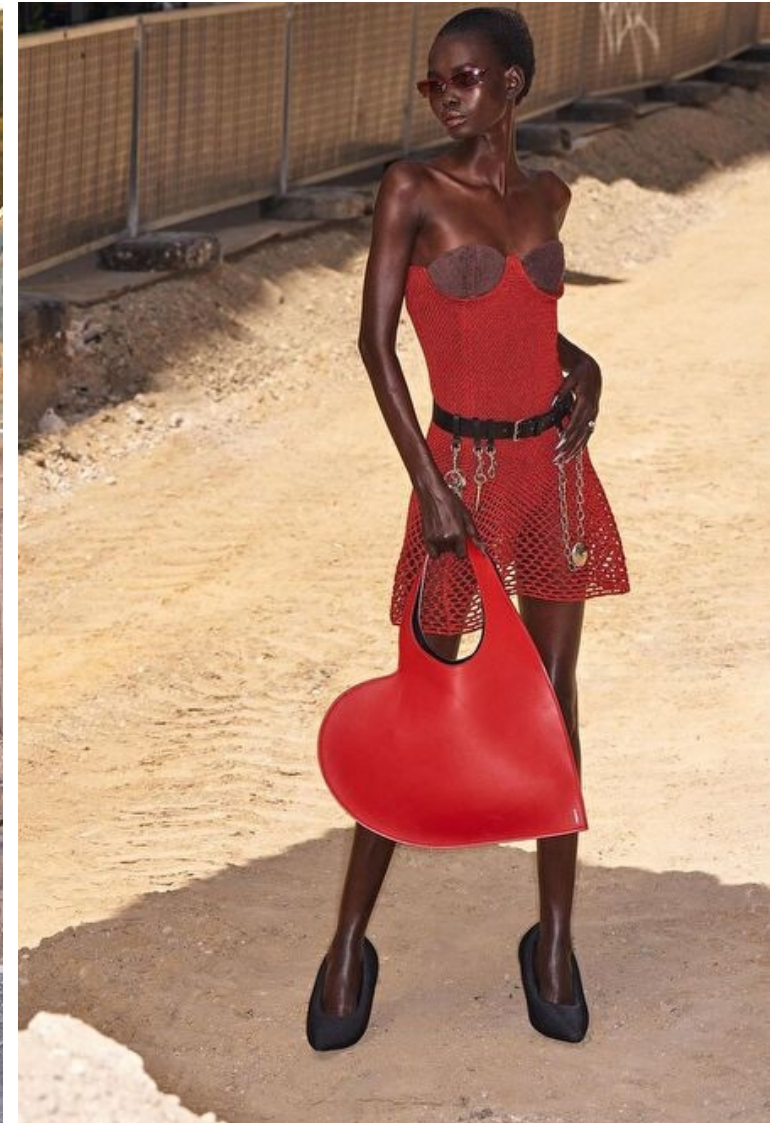

Mamma Aker

Height 178cm / 5' 10.0"

Bust 81cm / 32"

Waist 60cm / 23.5"

Hips 86cm / 34"

Shoes EU/US/UK 38 / 7.5 / 5

Eyes Brown

Hair Brown