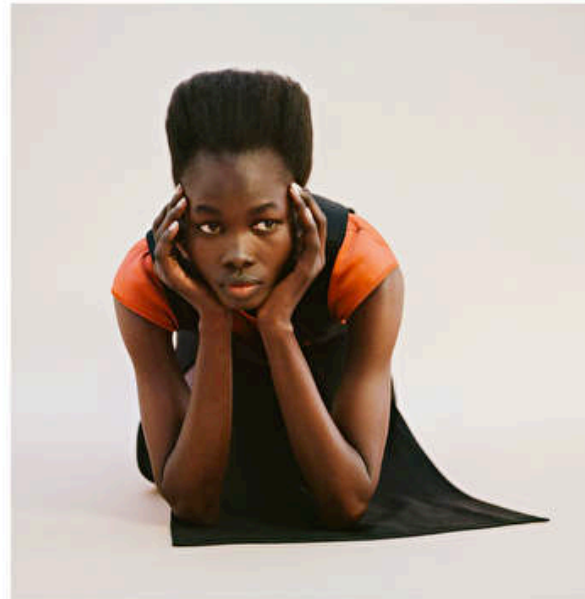

Mammina Aker

Height 178cm / 5' 10.0"

Bust 81cm / 32"

Waist 60cm / 23.5"

Hips 86cm / 34"

Shoes EU/US/UK 38 / 7.5 / 5

Eyes Brown

Hair Brown

Fashion