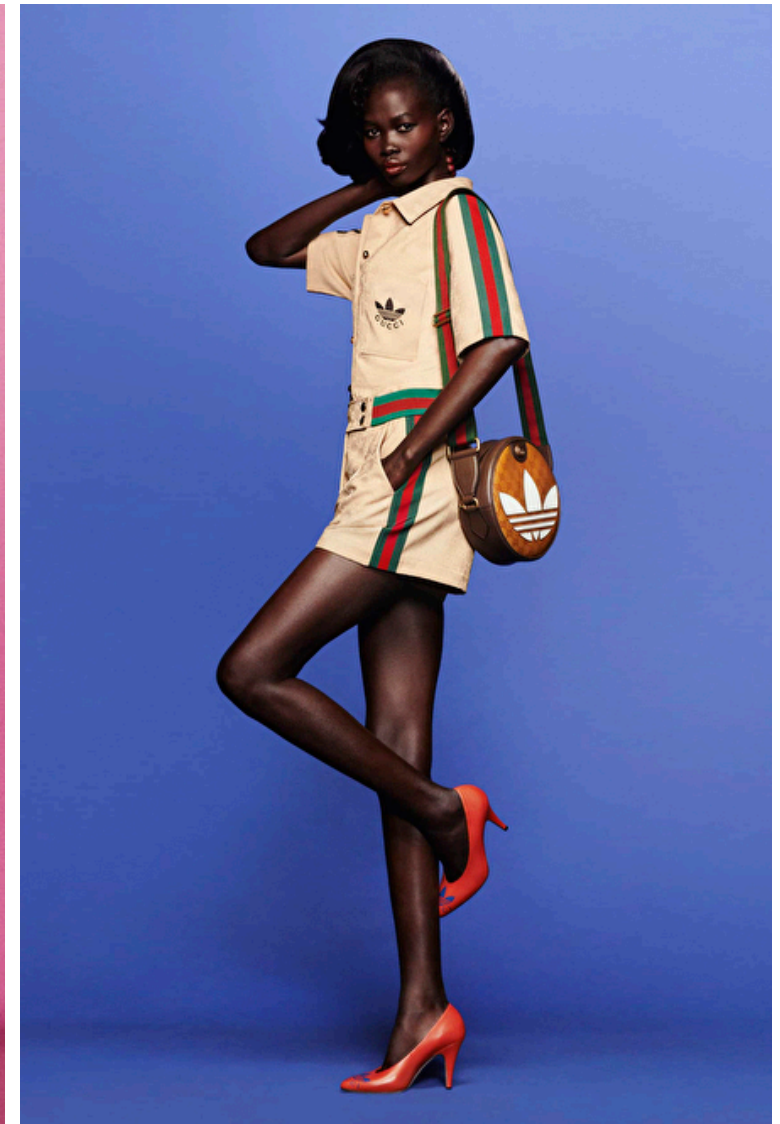

Mammina Aker

Height 178cm / 5' 10.0"

Bust 81cm / 32"

Waist 60cm / 23.5"

Hips 86cm / 34"

Shoes EU/US/UK 38 / 7.5 / 5

Eyes Brown

Hair Brown