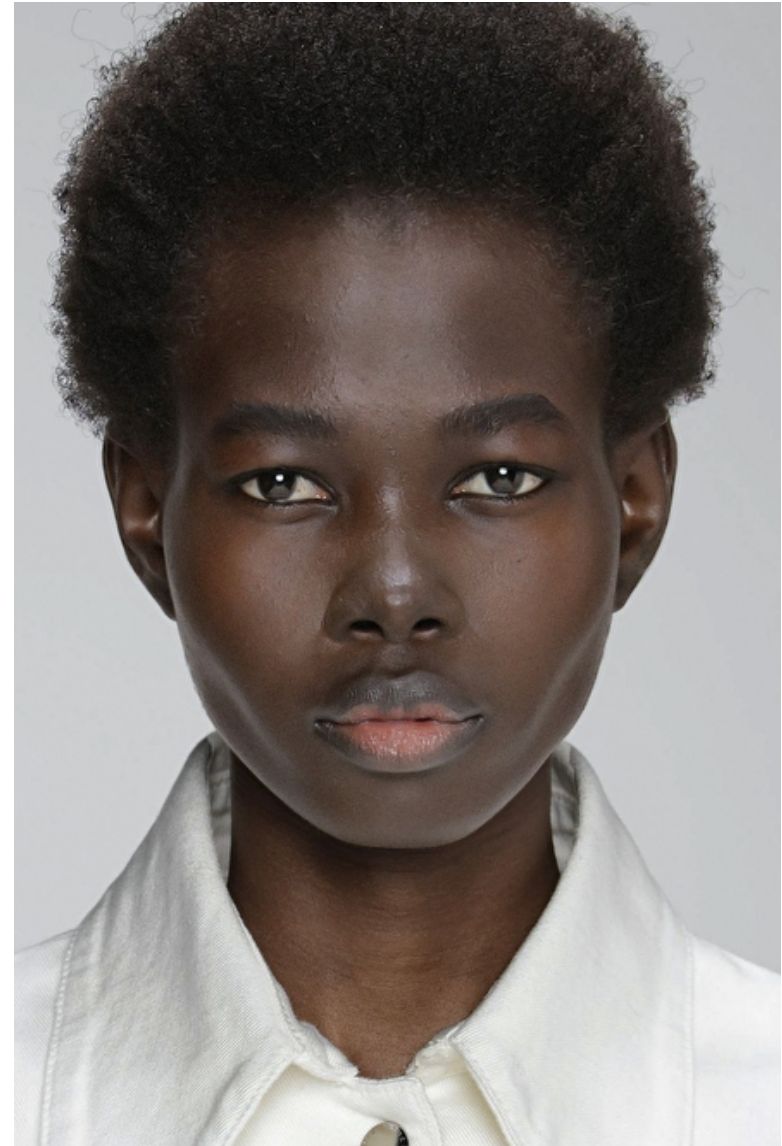

Mamma Aker

Height 178cm / 5' 10.0"

Bust 81cm / 32"

Waist 60cm / 23.5"

Hips 86cm / 34"

Shoes EU/US/UK 38 / 7.5 / 5

Eyes Brown

Hair Brown

Mammina Aker

Height 178cm / 5' 10.0"

Bust 81cm / 32"

Waist 60cm / 23.5"

Hips 86cm / 34"

Shoes EU/US/UK 38 / 7.5 / 5

Eyes Brown

Hair Brown