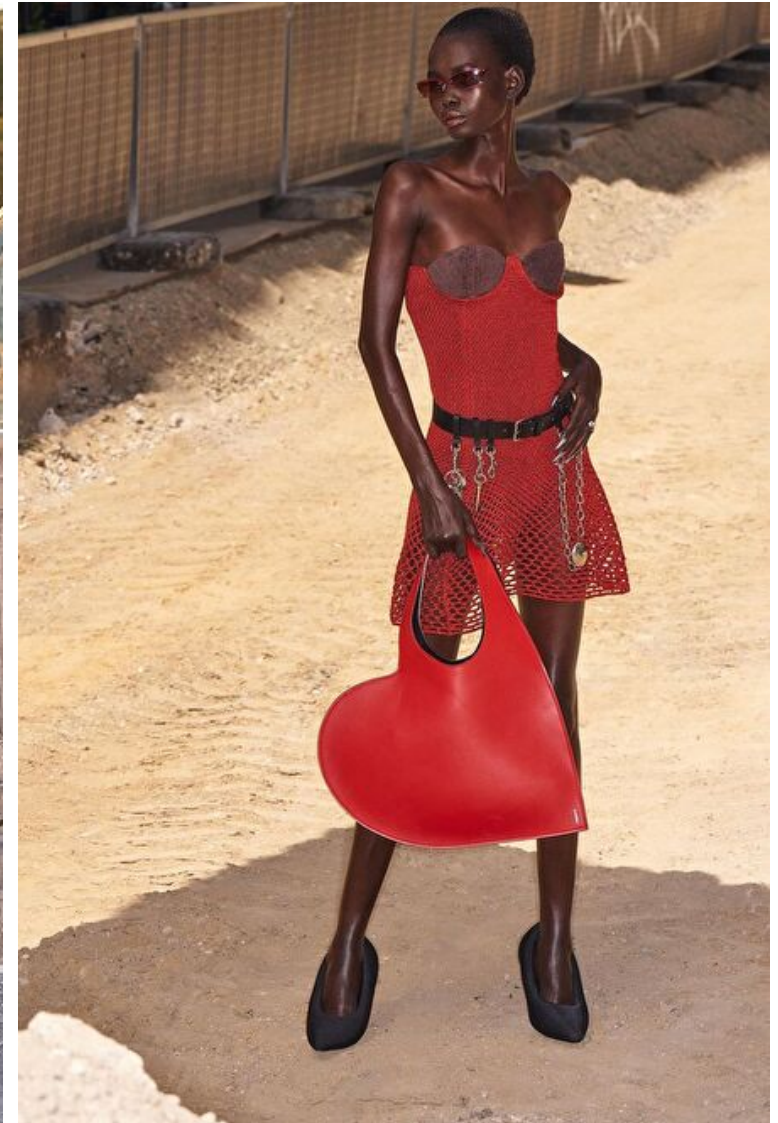

Mammina Aker

Height 178cm / 5' 10.0"

Bust 81cm / 32"

Waist 60cm / 23.5"

Hips 86cm / 34"

Shoes EU/US/UK 38 / 7.5 / 5

Eyes Brown

Hair Brown