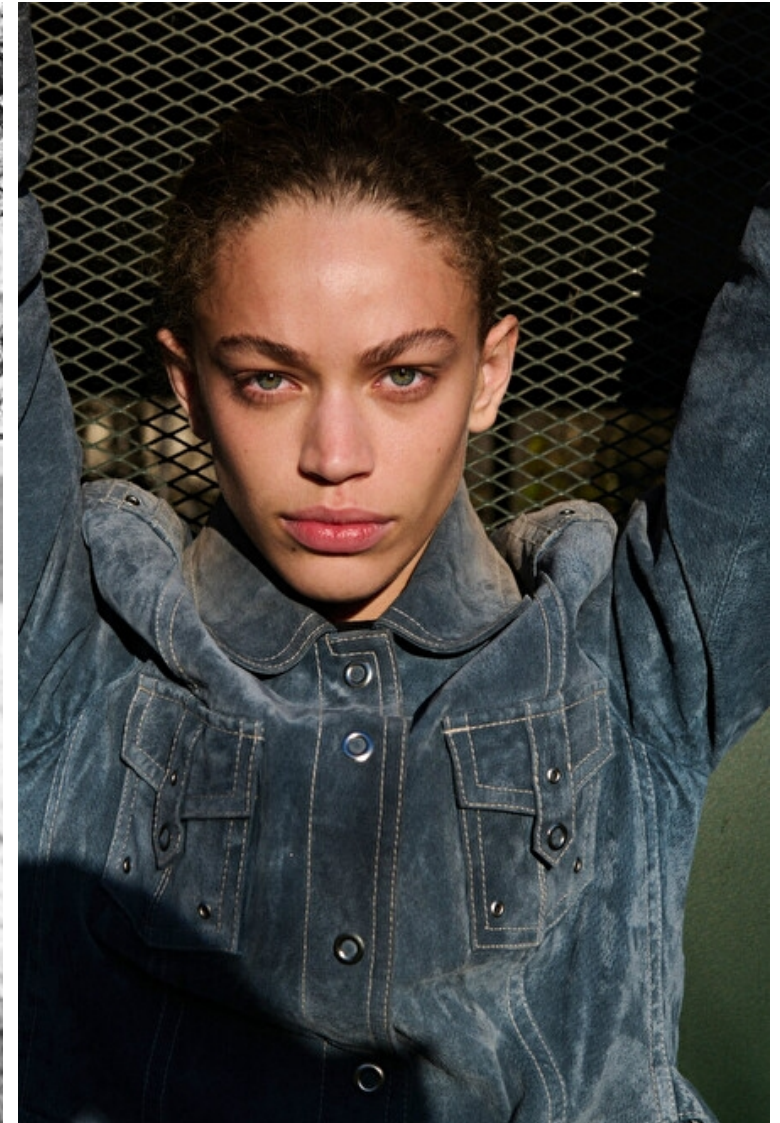

MARIA ARAUJO

Height 174cm / 5' 8.5"

Bust 78cm / 30.5"

Waist 58cm / 23"

Hips 83cm / 32.5"

Shoes EU/US/UK 39 / 8 / 6

Eyes Green

Hair Brown