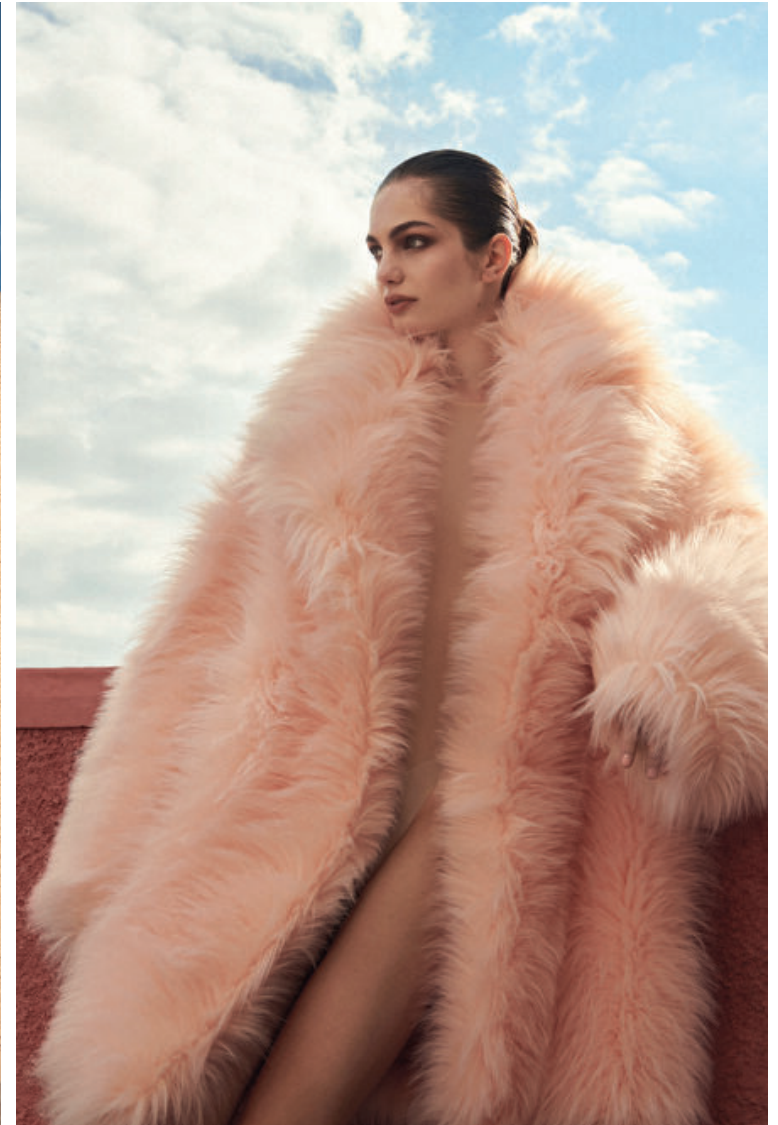

Maria Buri?

Height 179cm / 5' 10.5"

Bust 77cm / 30.5"

Waist 59cm / 23"

Hips 89cm / 35"

Shoes EU/US/UK 40 / 9 / 7

Eyes Green brown

Hair Brown