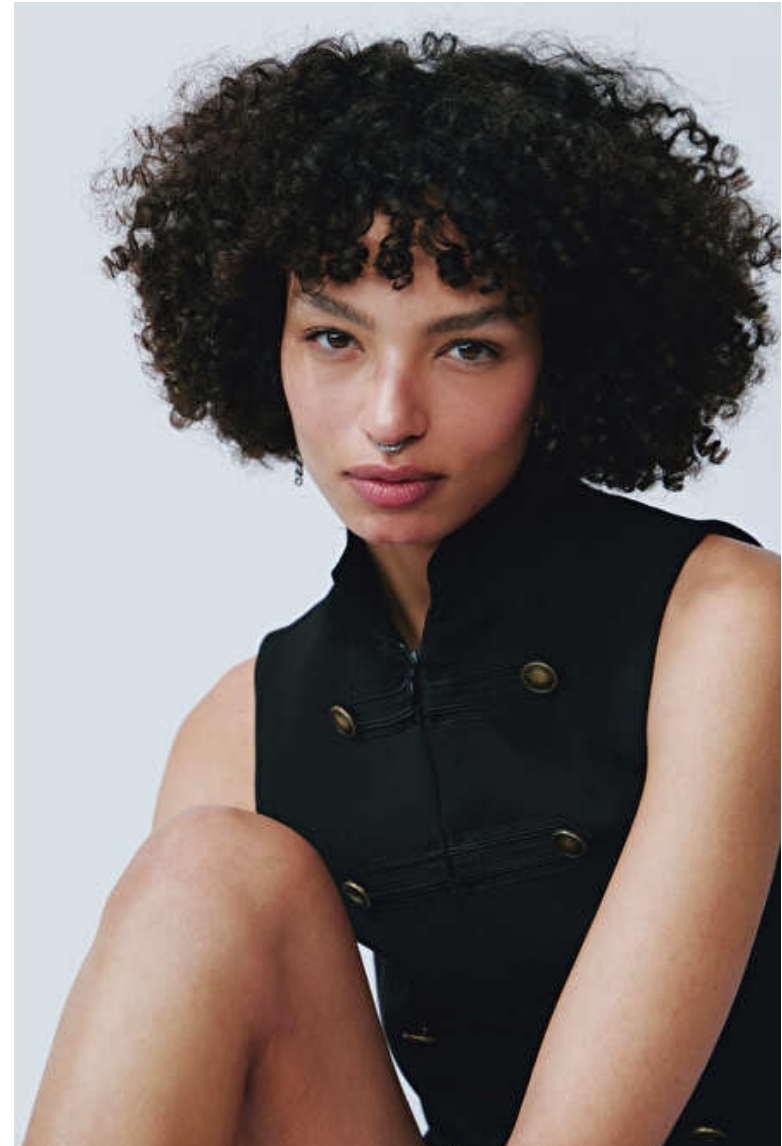

MARIAM ABDALLAH

Height 179cm / 5' 10.5"

Size EU/US 36 / 6

Bust 79cm / 31"

Waist 63cm / 25"

Hips 93cm / 36.5"

Shoes EU/US/UK 41 / 9.5 / 8

Eyes Brown

Hair Brown

Cup A

Hair length 3