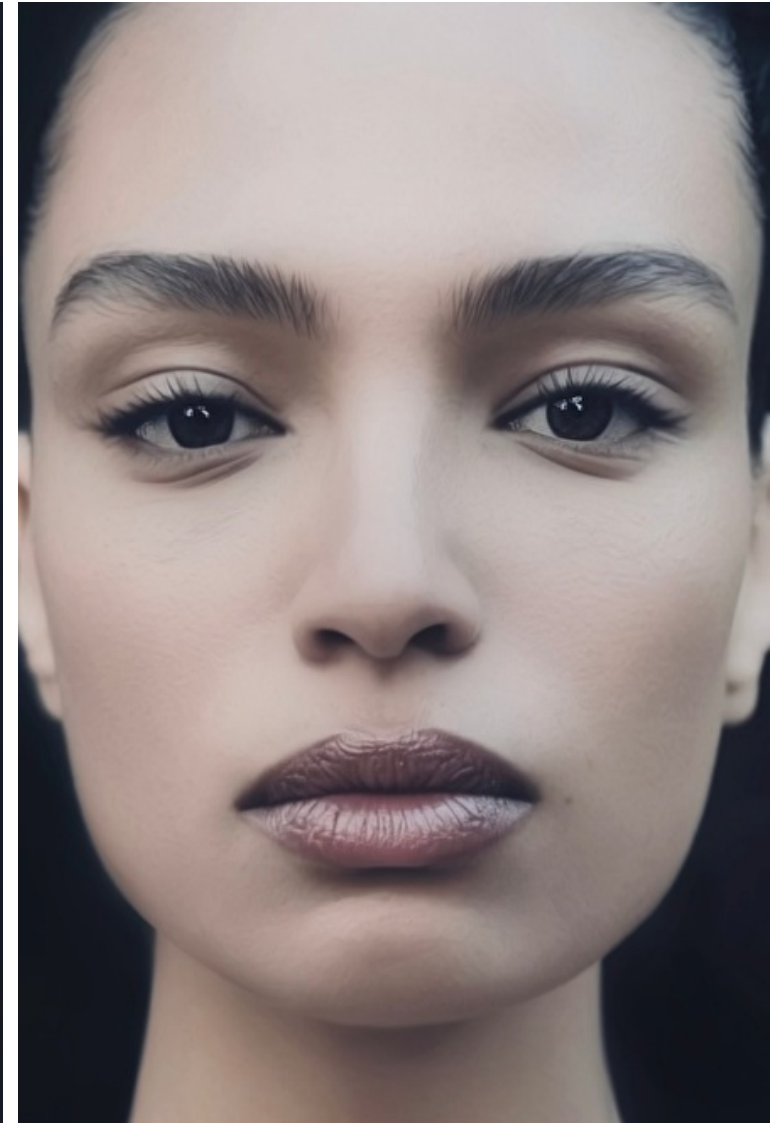

Select

MODEL MANAGEMENT

2nd floor, 77 ST. Martins Lane, London, 00000, England, United Kingdom

Phone: +44 20 7299 1300 Fax: +44 20 7299 1385 Email: info@selectmodel.com Website: <https://www.selectmodel.com/>

MARIAM ABDALLAH

Height 179cm / 5' 10.5"

Size EU/US 36 / 6

Bust 79cm / 31"

Waist 63cm / 25"

Hips 93cm / 36.5"

Shoes EU/US/UK 41 / 9.5 / 8

Eyes Brown

Hair Brown

Cup A

Hair length 3