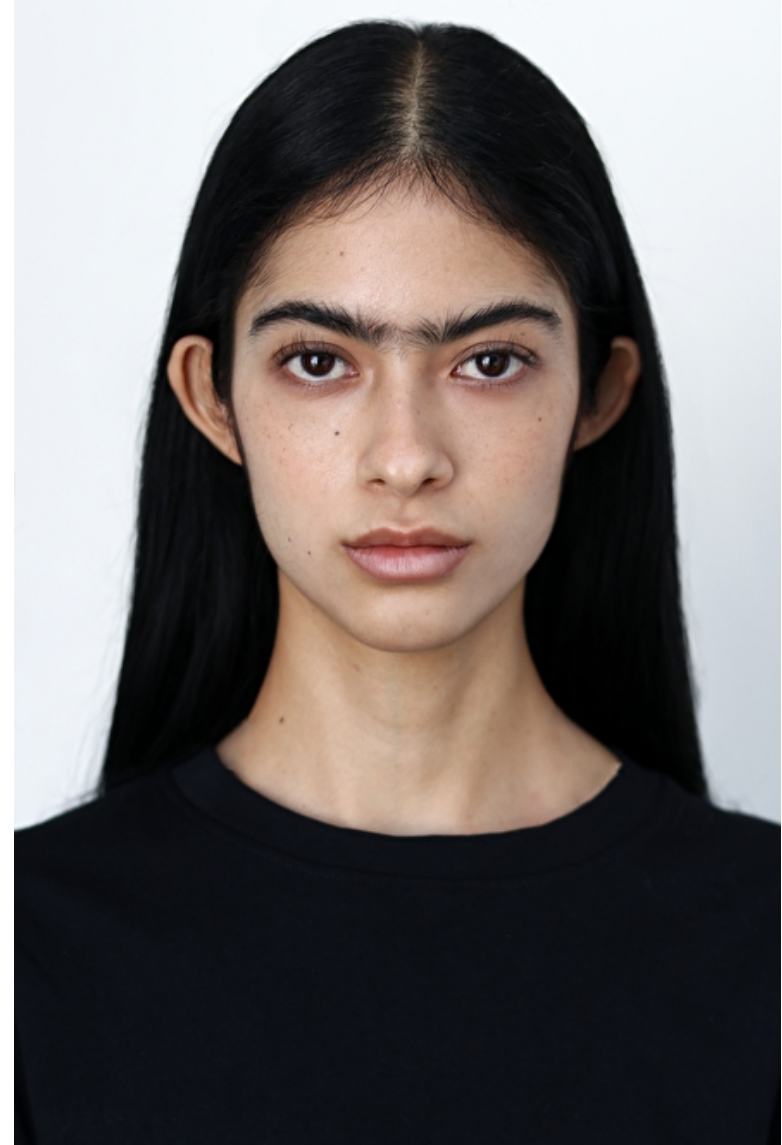

Mariana Arias

Height 170cm / 5' 7.0"

Bust 69cm / 27"

Waist 58cm / 23"

Hips 84cm / 33"

Shoes EU/US/UK 40 / 9 / 7

Eyes Brown

Hair Black