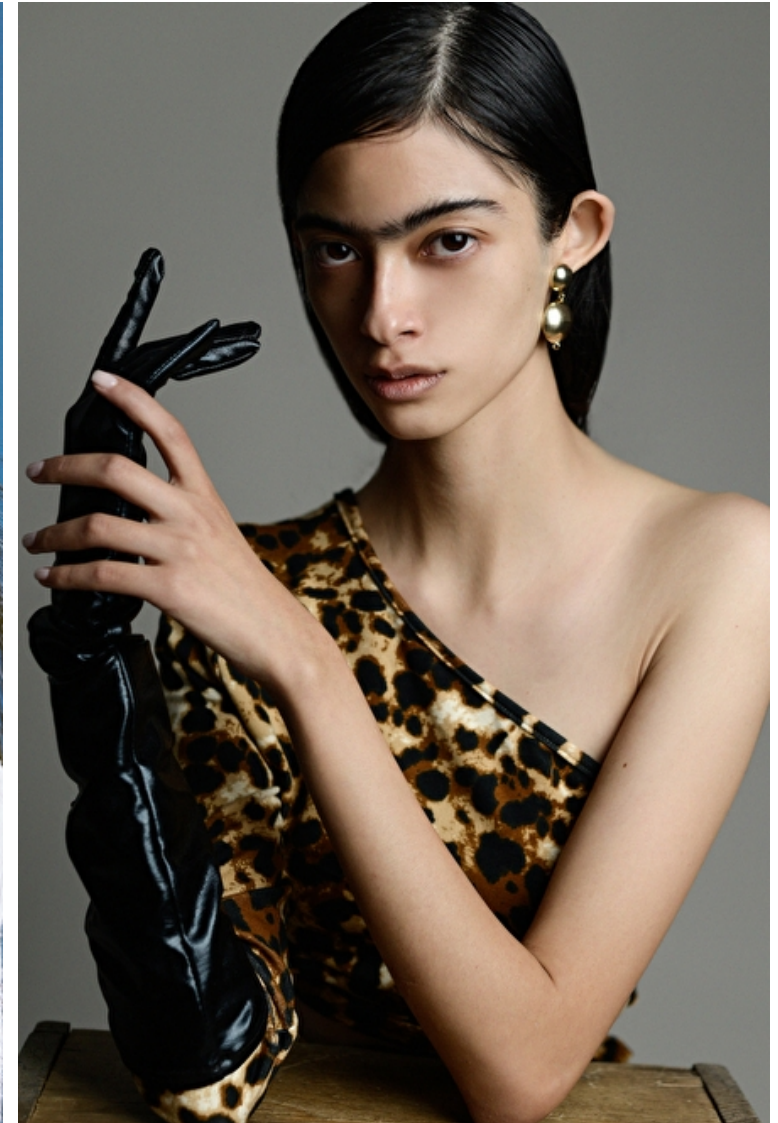

Mariana Arias

Height 170cm / 5' 7.0"

Bust 69cm / 27"

Waist 58cm / 23"

Hips 84cm / 33"

Shoes EU/US/UK 40 / 9 / 7

Eyes Brown

Hair Black