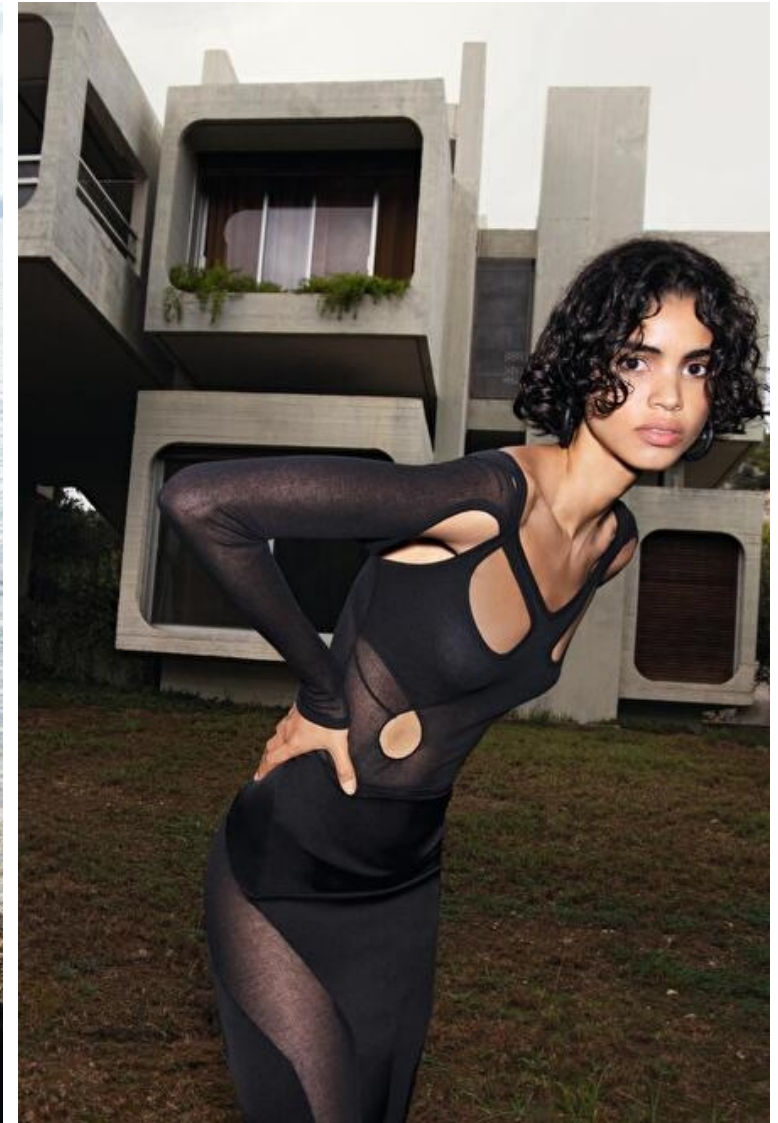

MARIANA SANTANA

Height 179cm / 5' 10.5"

Bust 82cm / 32.5"

Waist 60cm / 23.5"

Hips 87cm / 34.5"

Shoes EU/US/UK 40 / 9 / 7

Eyes Brown

Hair Dark brown

Hair length 1

Cup A