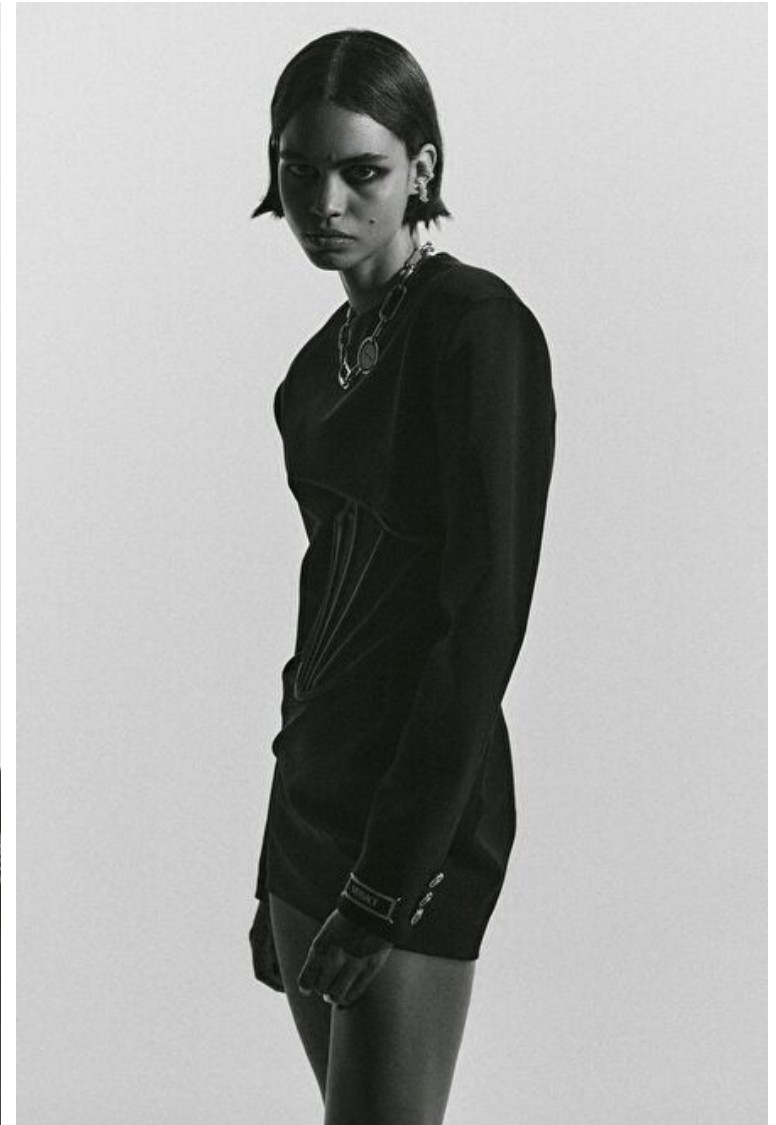

Select

MODEL MANAGEMENT

2nd floor, 77 ST. Martins Lane, London, 00000, England, United Kingdom

Phone: +44 20 7299 1300 Fax: +44 20 7299 1385 Email: info@selectmodel.com Website: <https://www.selectmodel.com/>

MARIANA SANTANA

Height 179cm / 5' 10.5"

Bust 82cm / 32.5"

Waist 60cm / 23.5"

Hips 87cm / 34.5"

Shoes EU/US/UK 40 / 9 / 7

Eyes Brown

Hair Dark brown

Hair length 1

Cup A