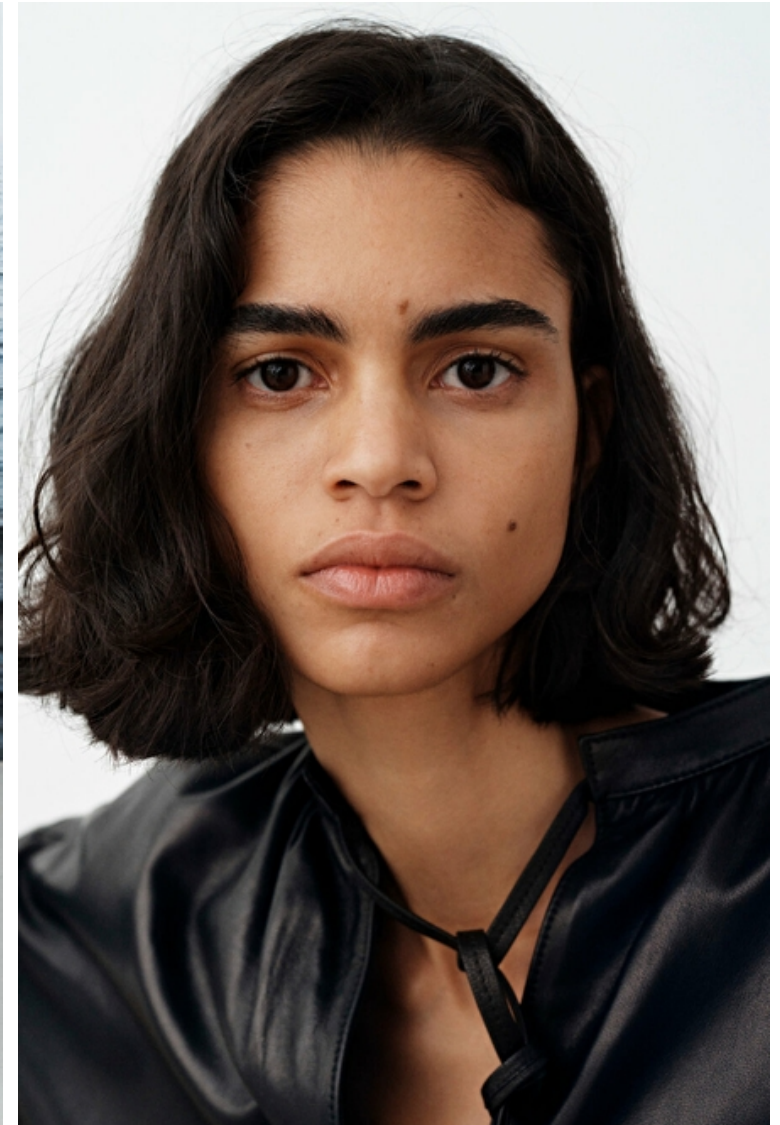

MARIANA SANTANA

Height 179cm / 5' 10.5"

Bust 82cm / 32.5"

Waist 60cm / 23.5"

Hips 87cm / 34.5"

Shoes EU/US/UK 40 / 9 / 7

Eyes Brown

Hair Dark brown

Hair length 1

Cup A