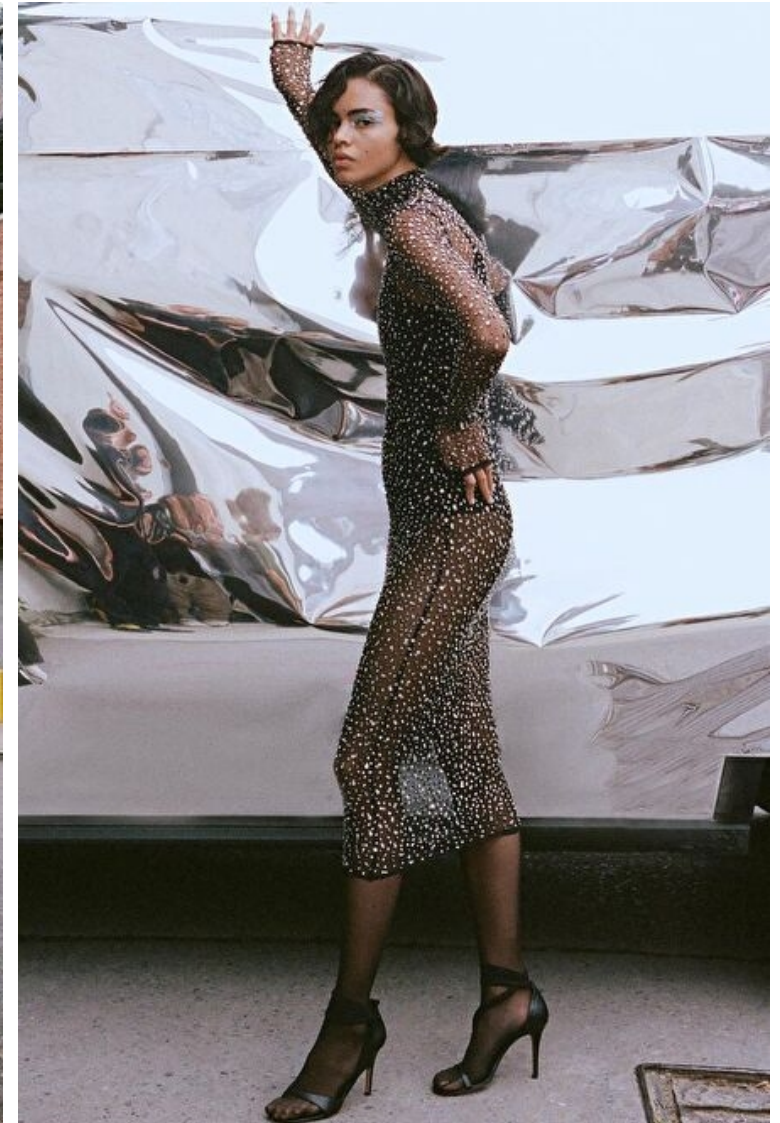

MARIANA SANTANA

Height 179cm / 5' 10.5"

Bust 82cm / 32.5"

Waist 60cm / 23.5"

Hips 87cm / 34.5"

Shoes EU/US/UK 40 / 9 / 7

Eyes Brown

Hair Dark brown

Hair length 1

Cup A