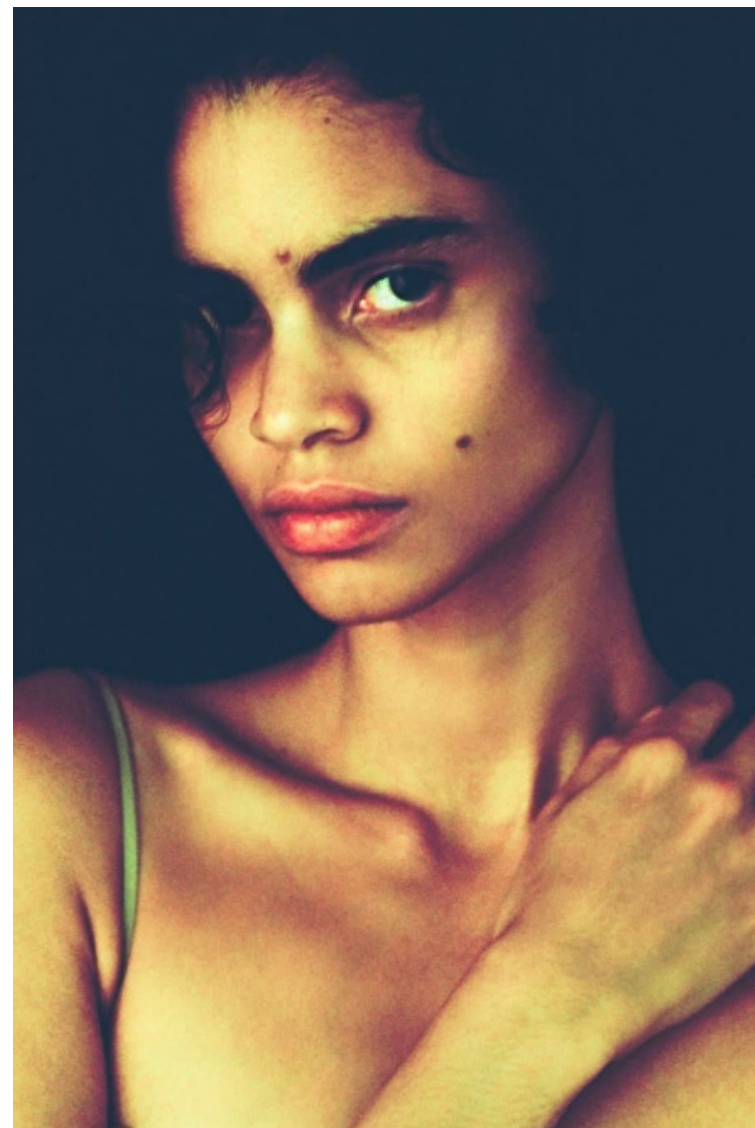

Select

MODEL MANAGEMENT

2nd floor, 77 ST. Martins Lane, London, 00000, England, United Kingdom
Phone: +44 20 7299 1300 Fax: +44 20 7299 1385 Email: info@selectmodel.com Website: <https://www.selectmodel.com/>

MARIANA SANTANA

Height 179cm / 5' 10.5"

Bust 82cm / 32.5"

Waist 60cm / 23.5"

Hips 87cm / 34.5"

Shoes EU/US/UK 40 / 9 / 7

Eyes Brown

Hair Dark brown

Hair length 1

Cup A