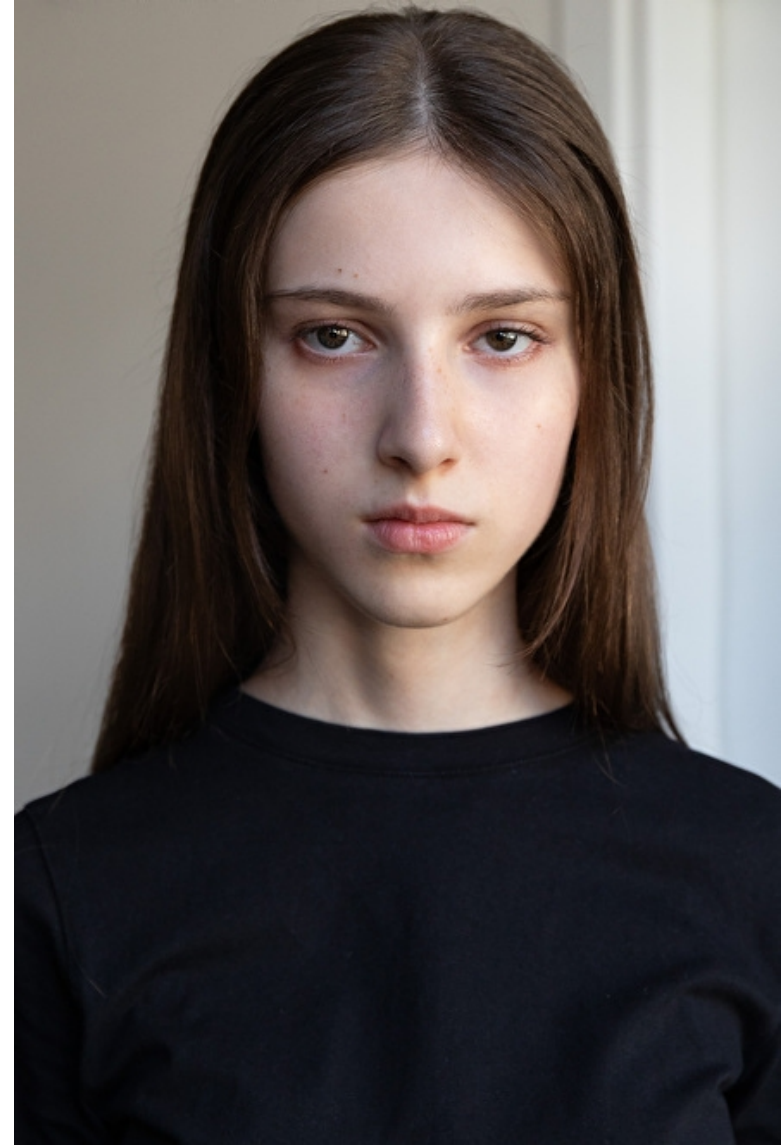

Marianna

Height 179cm / 5' 10.5"

Bust 71cm / 28"

Waist 57cm / 22.5"

Hips 85cm / 33.5"

Shoes EU/US/UK 39 / 8 / 6

Eyes Blue green

Hair Brown