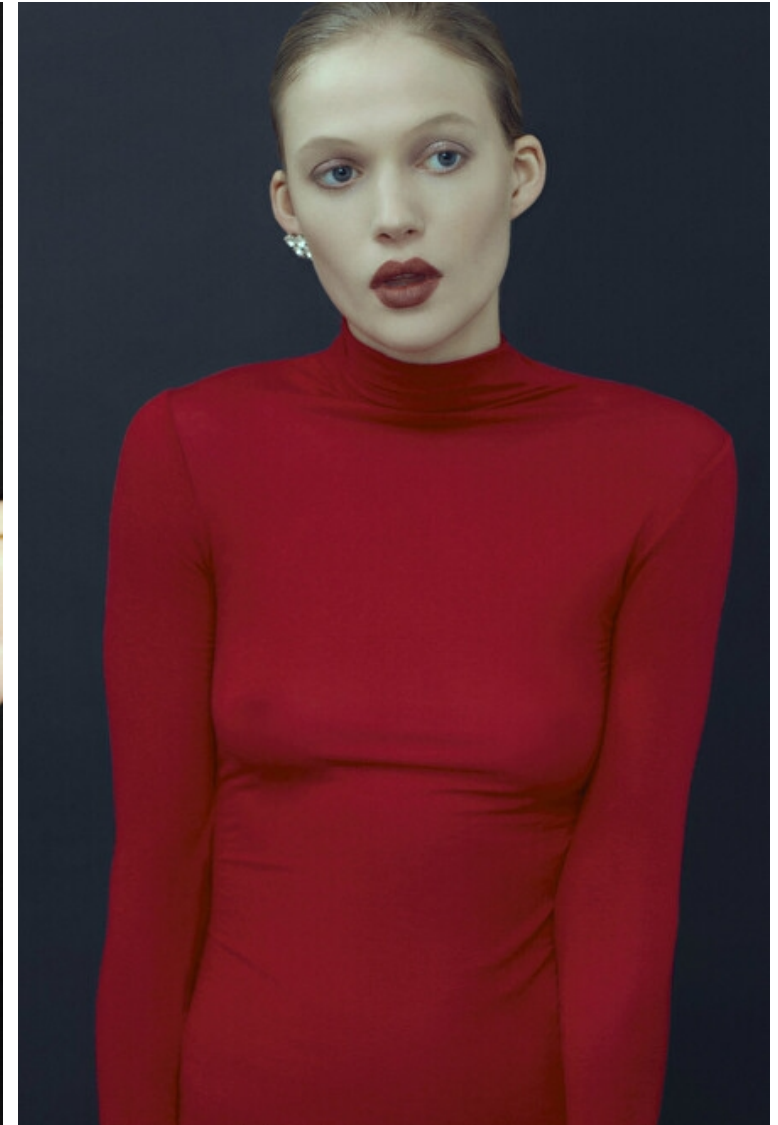

Select

MODEL MANAGEMENT

2nd floor, 77 ST. Martins Lane, London, 00000, England, United Kingdom
Phone: +44 20 7299 1300 Fax: +44 20 7299 1385 Email: info@selectmodel.com Website: <https://www.selectmodel.com/>

MARIE MAXIME LUCASSEN

Height 178cm / 5' 10.0"

Bust 80cm / 31.5"

Hips 93cm / 36.5"

Waist 63cm / 25"

Shoes EU/US/UK 39 / 8 / 6

Size EU/US 34 / 4

Hair Blond

Eyes Blue grey

Cup B