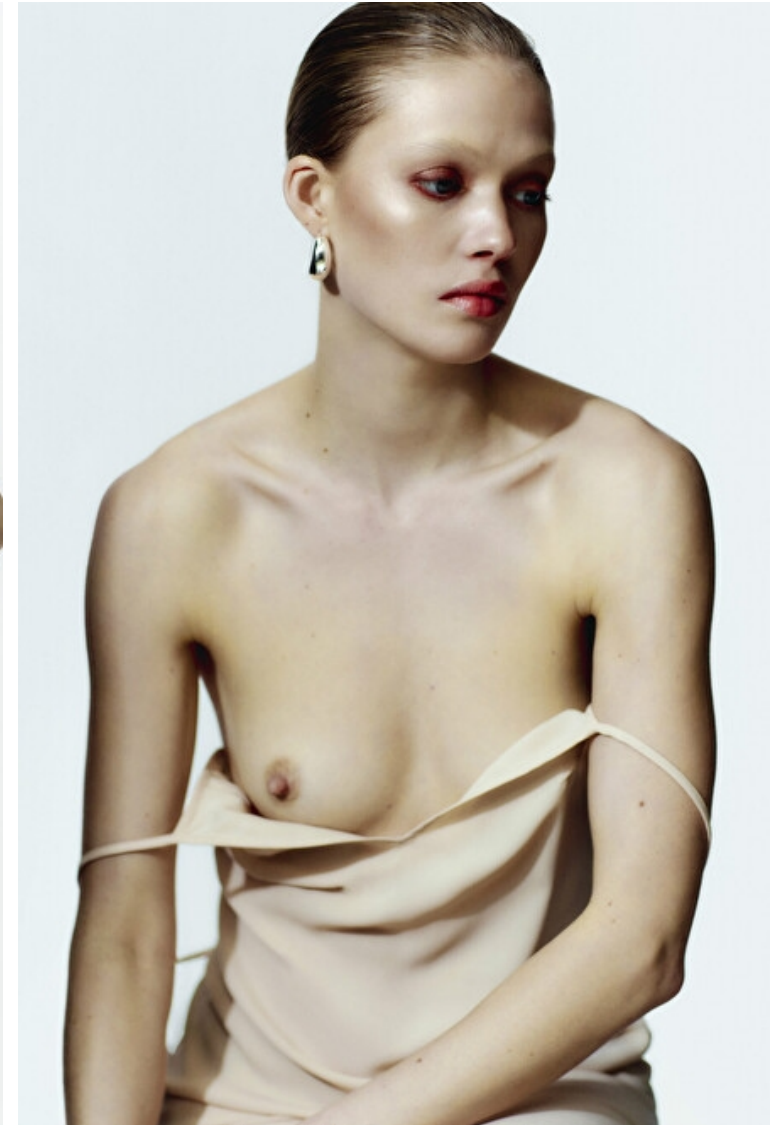

Select

MODEL MANAGEMENT

2nd floor, 77 ST. Martins Lane, London, 00000, England, United Kingdom
Phone: +44 20 7299 1300 Fax: +44 20 7299 1385 Email: info@selectmodel.com Website: <https://www.selectmodel.com/>

MARIE MAXIME LUCASSEN

Height 178cm / 5' 10.0"

Bust 80cm / 31.5"

Hips 93cm / 36.5"

Waist 63cm / 25"

Shoes EU/US/UK 39 / 8 / 6

Size EU/US 34 / 4

Hair Blond

Eyes Blue grey

Cup B