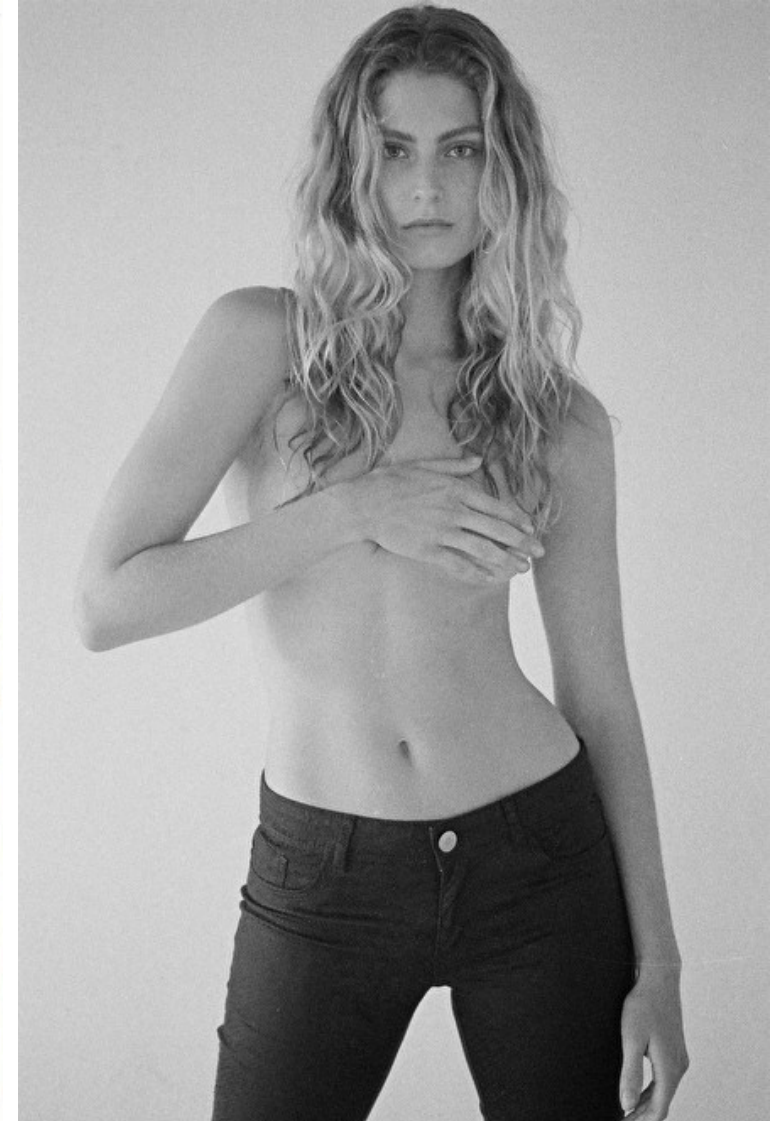

Eyes Blue

MARIE VICTORIA

Height 178cm / 5' 10.0"

Bust 84cm / 33"

Cup B

Hips 94cm / 37"

Waist 60cm / 23.5"

Shoes EU/US/UK 39 / 8 / 6

Hair Light brown

Eyes Blue

MARIE VICTORIA

Height 178cm / 5' 10.0"

Bust 84cm / 33"

Cup B

Hips 94cm / 37"

Waist 60cm / 23.5"