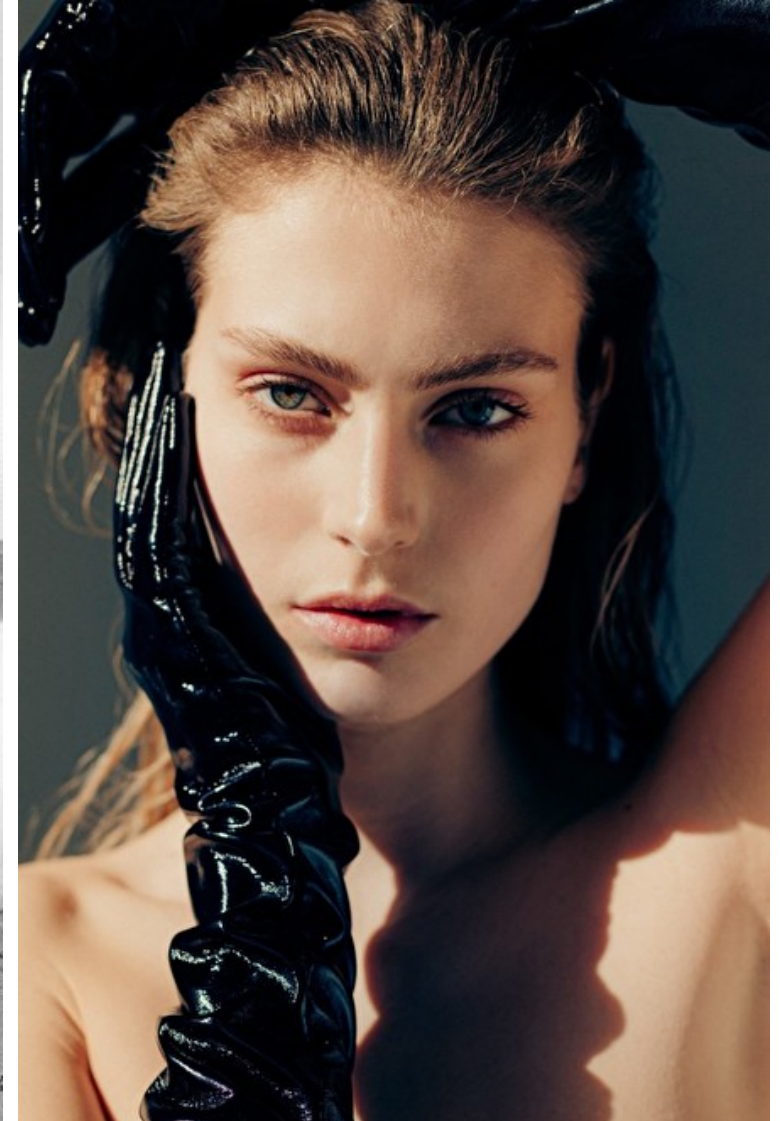

Select

MODEL MANAGEMENT

2nd floor, 77 ST. Martins Lane, London, WC2N 4AA, England, United Kingdom

Phone: +44 20 7299 1300 Fax: +44 20 7299 1385 Email: info@selectmodel.com Website: <https://www.selectmodel.com/>

MARIE VICTORIA

Height 178cm / 5' 10.0"

Bust 84cm / 33"

Cup B

Hips 94cm / 37"

Waist 60cm / 23.5"

Shoes EU/US/UK 39 / 8 / 6

Hair Light brown

Eyes Blue