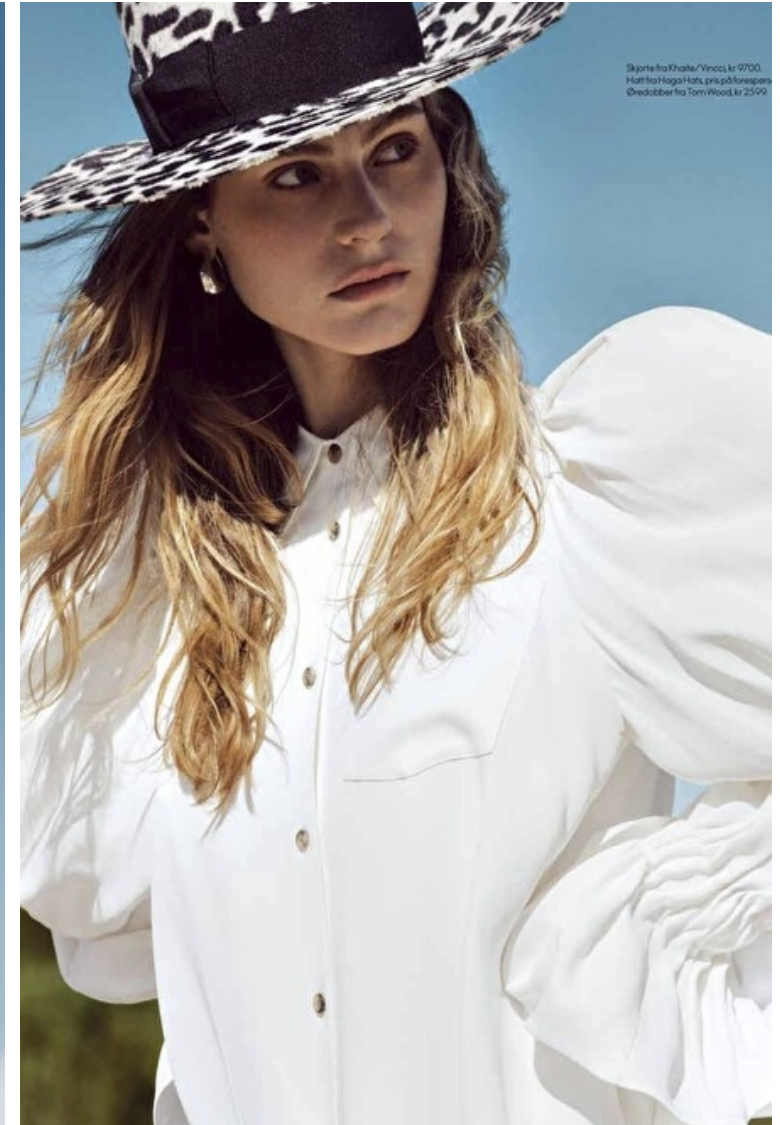

Select

MODEL MANAGEMENT

2nd floor, 77 ST. Martins Lane, London, 00000, England, United Kingdom
Phone: +44 20 7299 1300 **Fax:** +44 20 7299 1385 **Email:** info@selectmodel.com **Website:** https://www.selectmodel.com/

MARIE VICTORIA

Height 178cm / 5' 10.0"

Bust 84cm / 33"

Cup B

Hips 94cm / 37"

Waist 60cm / 23.5"

Shoes EU/US/UK 39 / 8 / 6

Hair Light brown

Eyes Blue