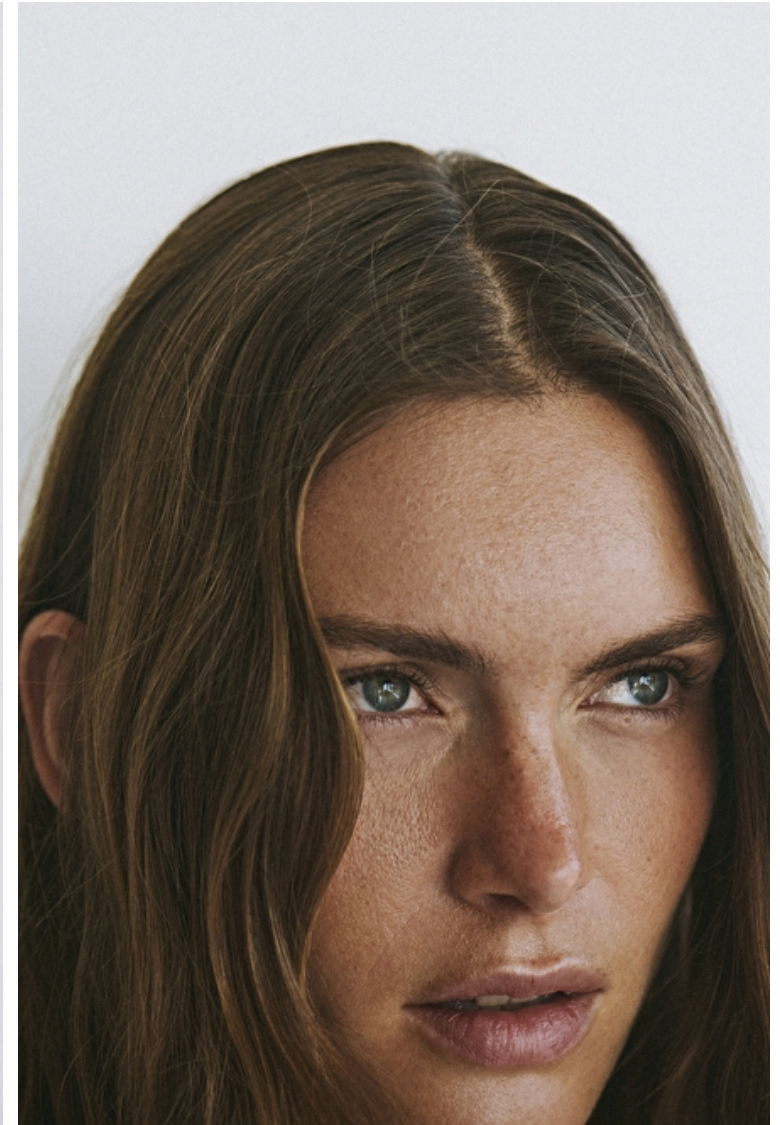

MARION PASCALE

Height 178cm / 5' 10.0"

Bust 90cm / 35.5"

Hips 91cm / 36"

Waist 63cm / 25"

Shoes EU/US/UK 39 / 8 / 6

Hair Dark blond

Eyes Blue green

Cup D