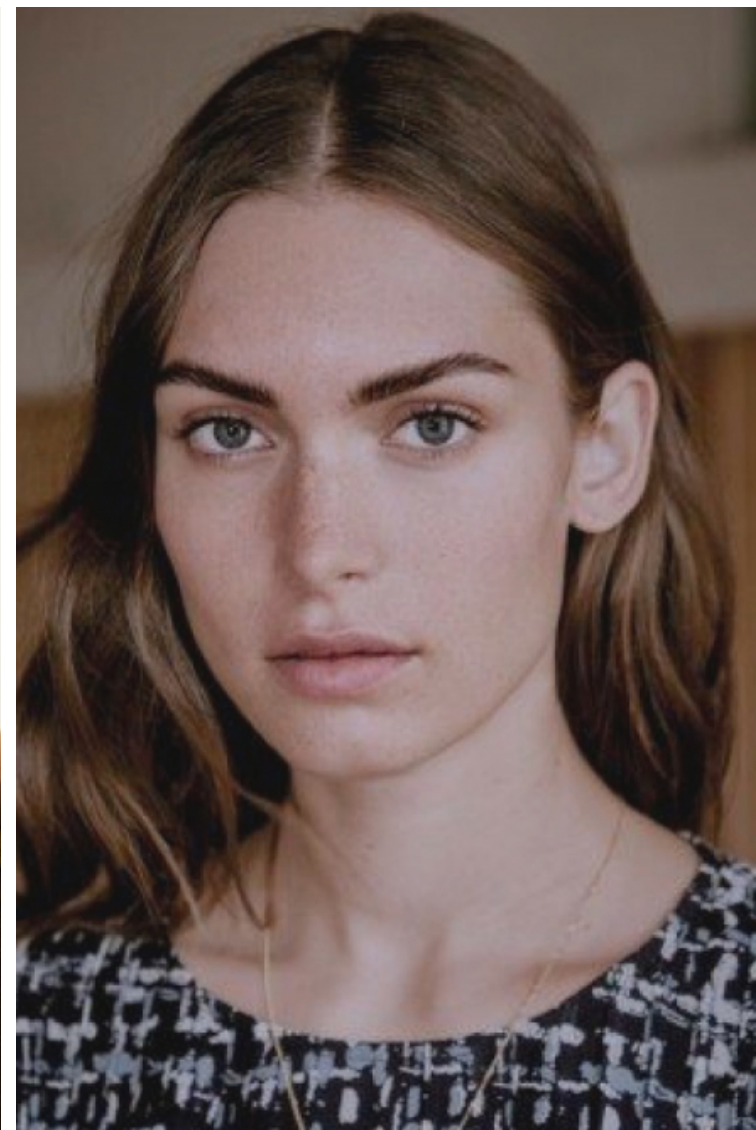

MARION PASCALE

Height 178cm / 5' 10.0"

Bust 90cm / 35.5"

Hips 91cm / 36"

Waist 63cm / 25"

Shoes EU/US/UK 39 / 8 / 6

Hair Dark blond

Eyes Blue green

Cup D