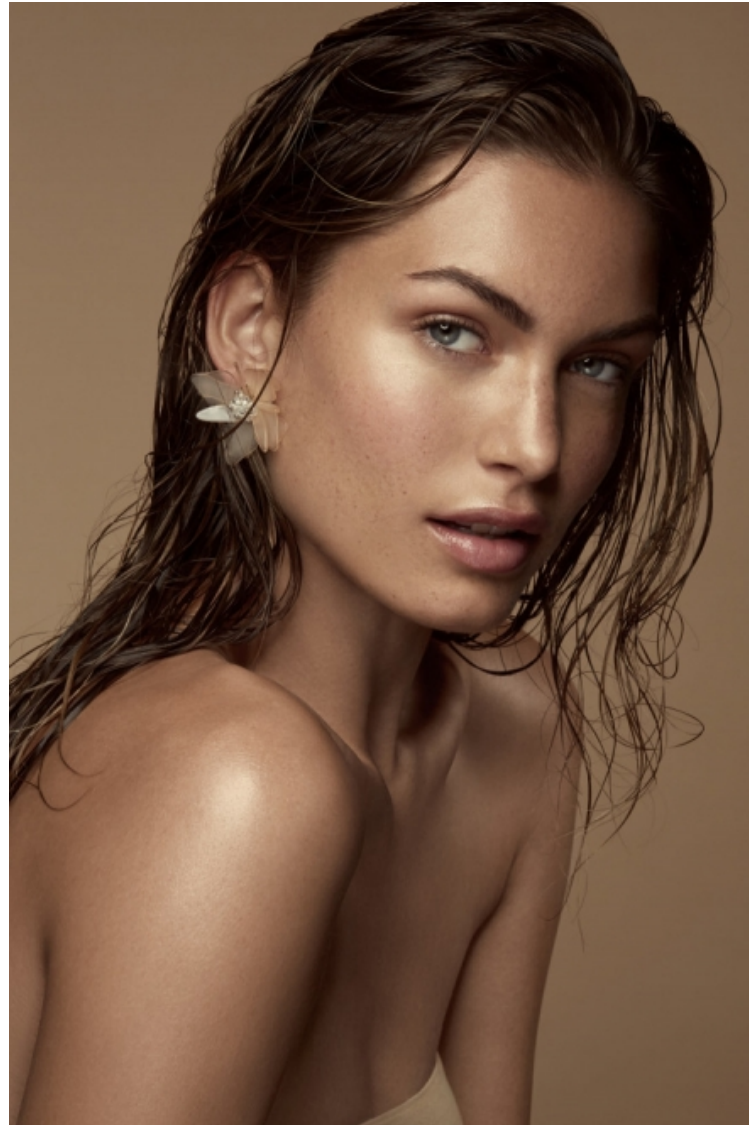

MARION PASCALE

Height 178cm / 5' 10.0"

Bust 90cm / 35.5"

Hips 91cm / 36"

Waist 63cm / 25"

Shoes EU/US/UK 39 / 8 / 6

Hair Dark blond

Eyes Blue green

Cup D