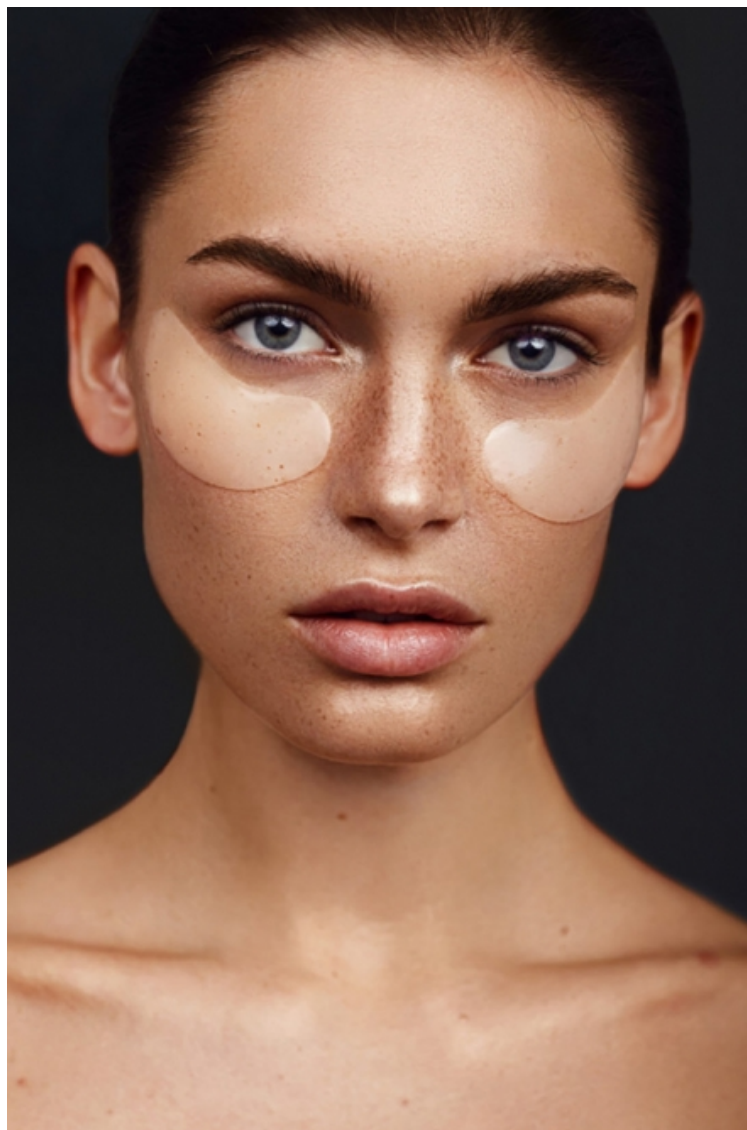

MARION PASCALE

Height 178cm / 5' 10.0"

Bust 90cm / 35.5"

Hips 91cm / 36"

Waist 63cm / 25"

Shoes EU/US/UK 39 / 8 / 6

Hair Dark blond

Eyes Blue green

Cup D