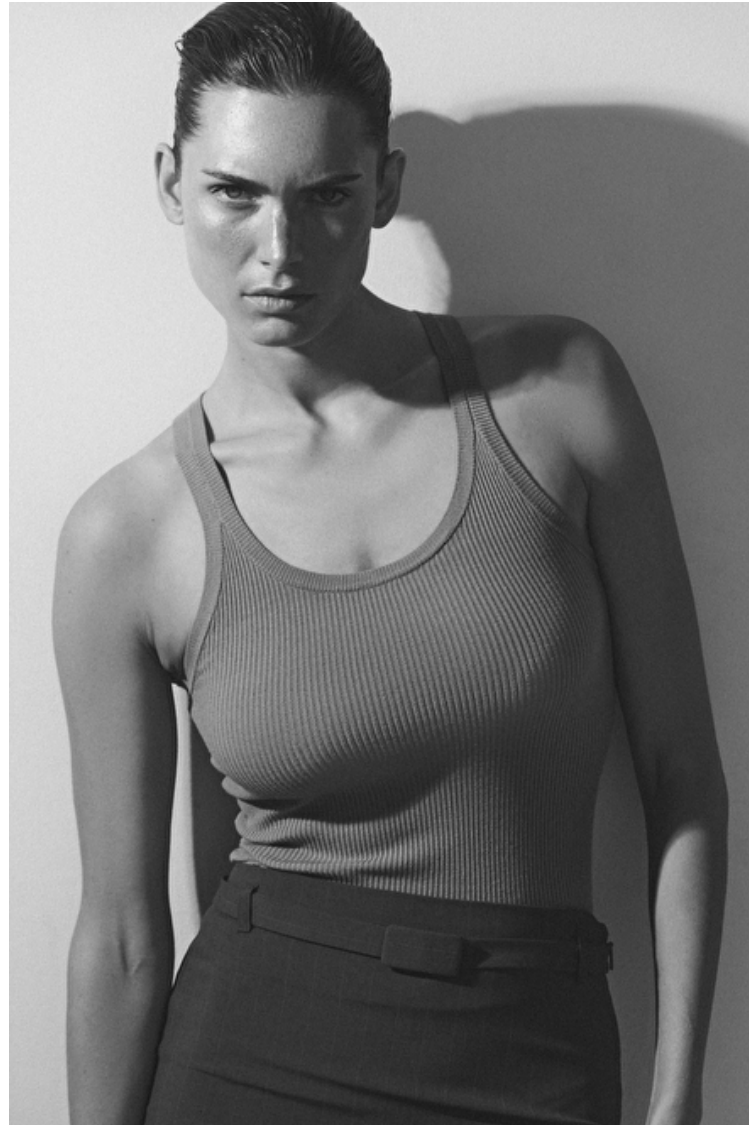

MARION PASCALE

Height 178cm / 5' 10.0"

Bust 90cm / 35.5"

Hips 91cm / 36"

Waist 63cm / 25"

Shoes EU/US/UK 39 / 8 / 6

Hair Dark blond

Eyes Blue green

Cup D