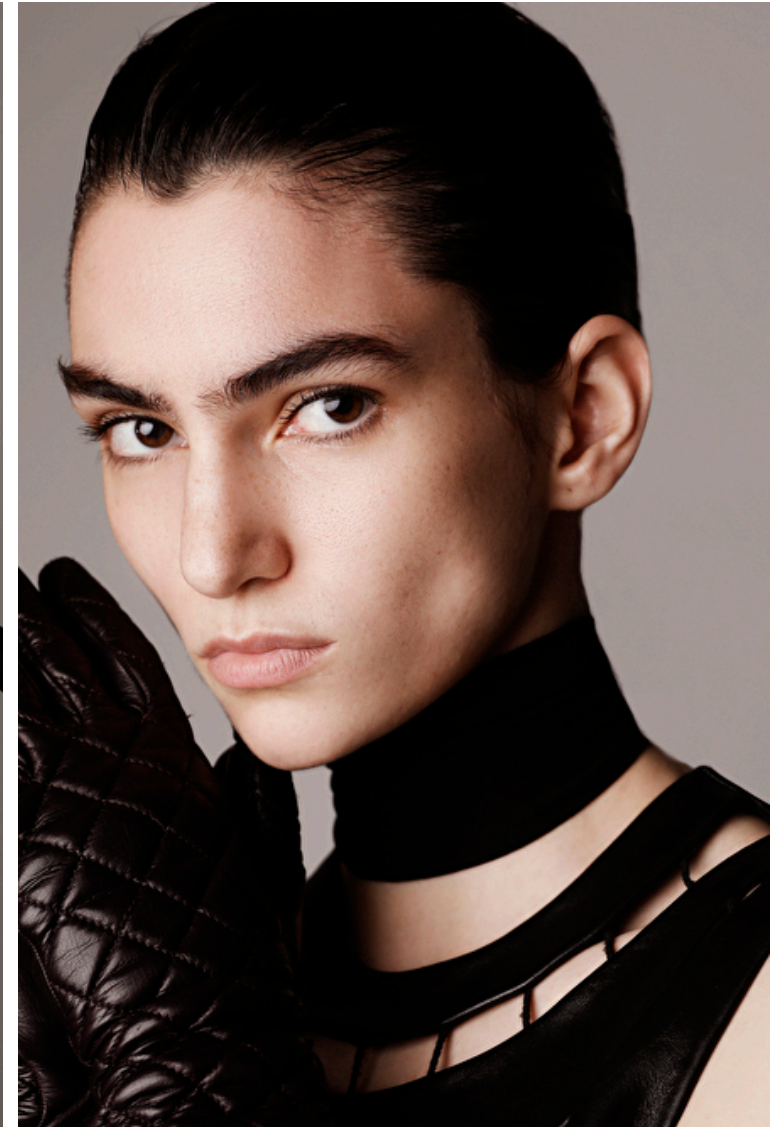

MARISA HARBERT

Height 177cm / 5' 9.5"

Bust 76cm / 30"

Waist 59cm / 23"

Hips 86cm / 34"

Shoes EU/US/UK 39.5 / 8.5 / 6

Eyes Brown

Hair Brown