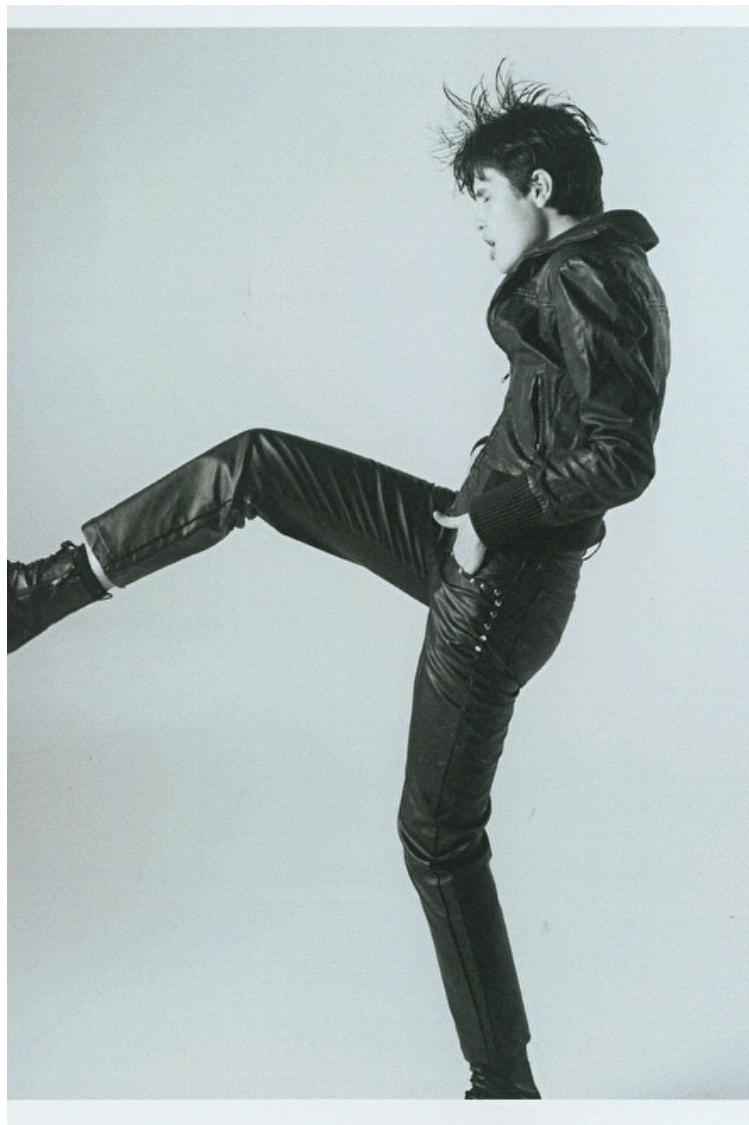

MARTA BUIKO

Height 179cm / 5' 10.5"

Bust 75cm / 29.5"

Waist 60cm / 23.5"

Hips 87cm / 34.5"

Shoes EU/US/UK 38.5 / 7.5 / 5

Hair Brown

Eyes Brown