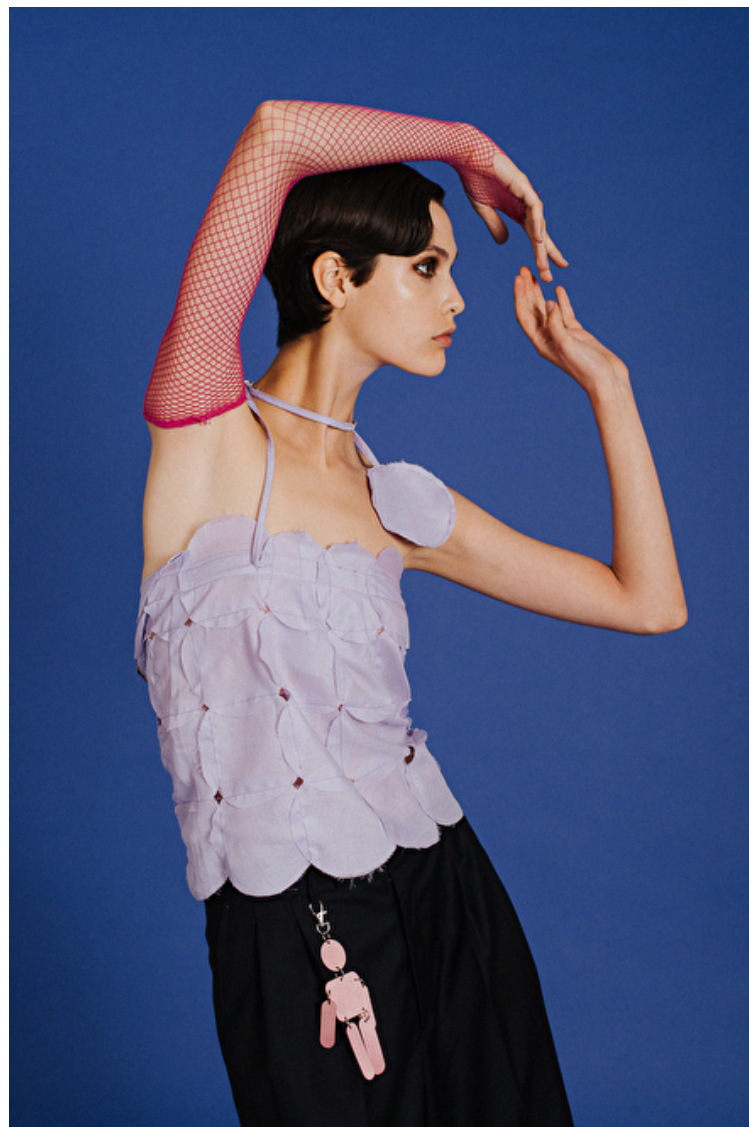

MARTA BUIKO

Height 179cm / 5' 10.5"

Bust 75cm / 29.5"

Waist 60cm / 23.5"

Hips 87cm / 34.5"

Shoes EU/US/UK 38.5 / 7.5 / 5

Hair Brown

Eyes Brown