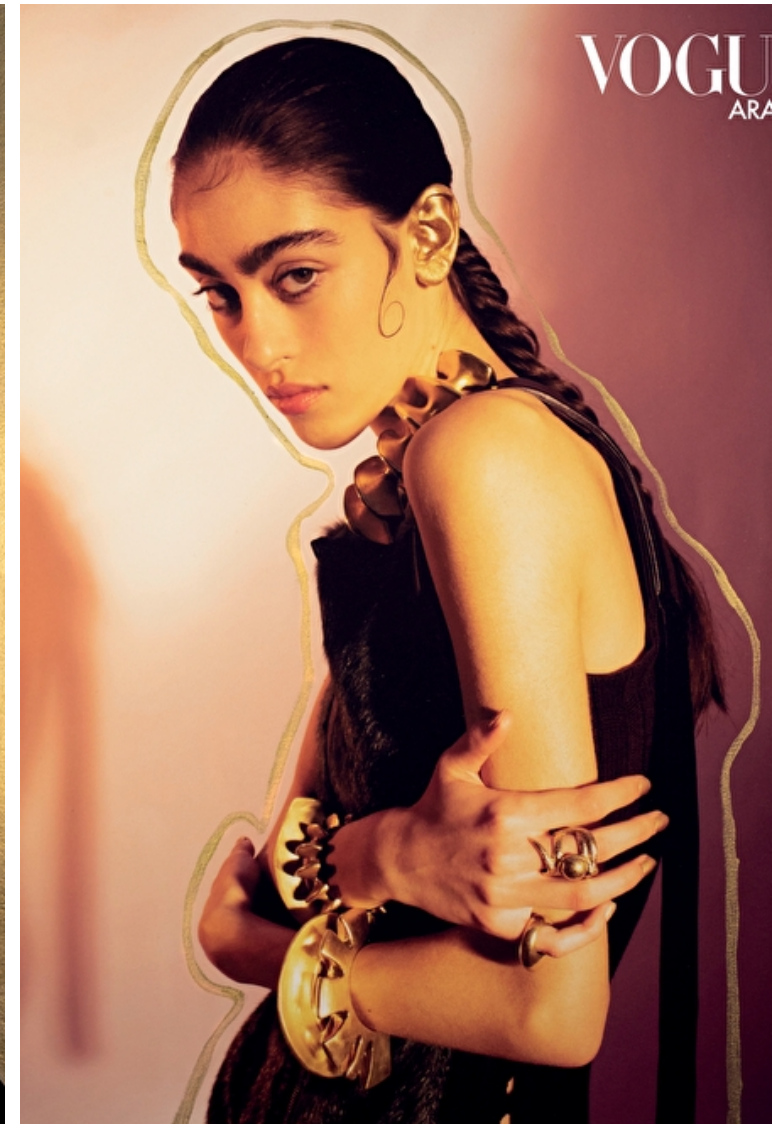

## Martina

Height 180cm / 5' 11.0"

Bust 82cm / 32.5"

Waist 60cm / 23.5"

Hips 90cm / 35.5"

Shoes EU/US/UK 40 / 9 / 7

Eyes Green brown

Hair Dark brown