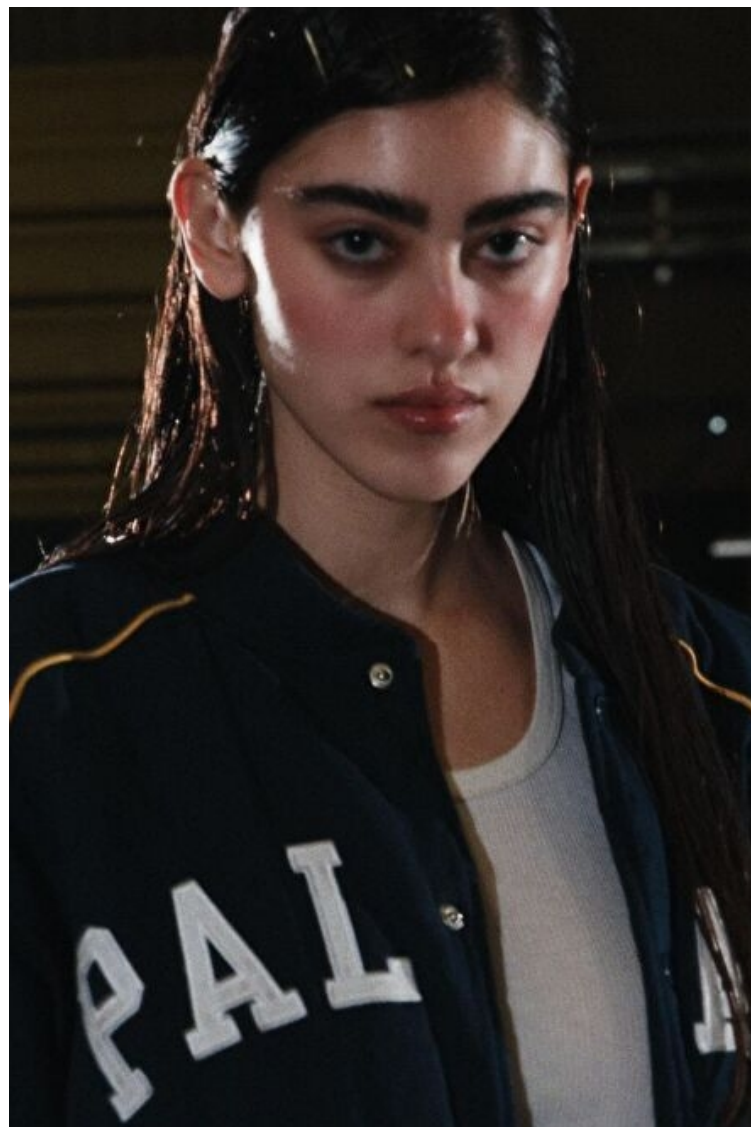

## Martina

Height 180cm / 5' 11.0"

Bust 82cm / 32.5"

Waist 60cm / 23.5"

Hips 90cm / 35.5"

Shoes EU/US/UK 40 / 9 / 7

Eyes Green brown

Hair Dark brown