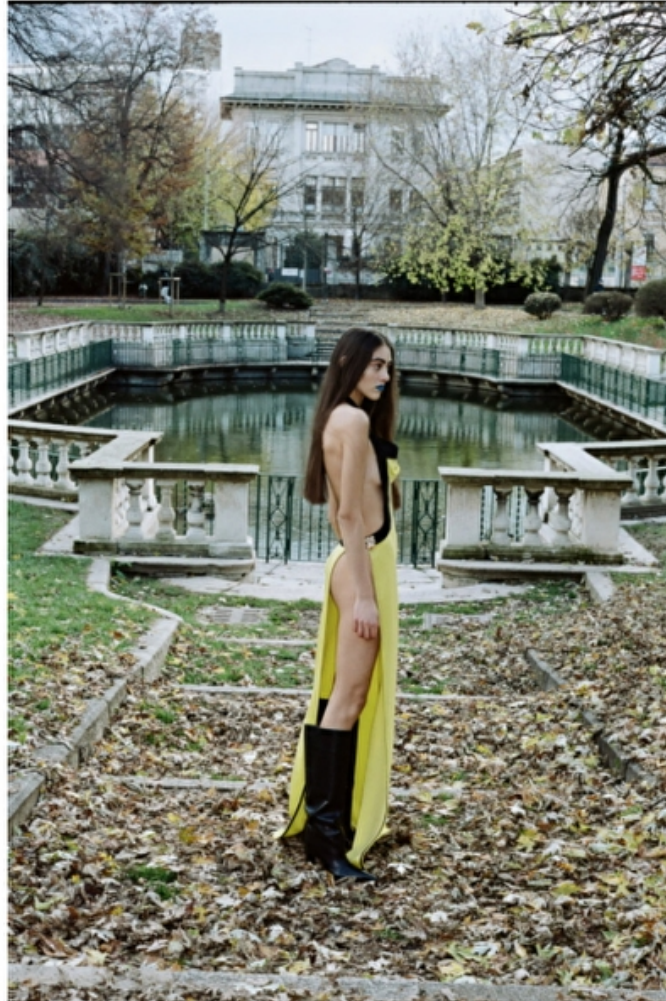

Select

MODEL MANAGEMENT

2nd floor, 77 ST. Martins Lane, London, 00000, England, United Kingdom
Phone: +44 20 7299 1300 Fax: +44 20 7299 1385 Email: info@selectmodel.com Website: https://www.selectmodel.com/

Martina

Height 180cm / 5' 11.0"

Bust 82cm / 32.5"

Waist 60cm / 23.5"

Hips 90cm / 35.5"

Shoes EU/US/UK 40 / 9 / 7

Eyes Green brown

Hair Dark brown

HAIR: Roberto Cavalli
HAIR: Balenciaga