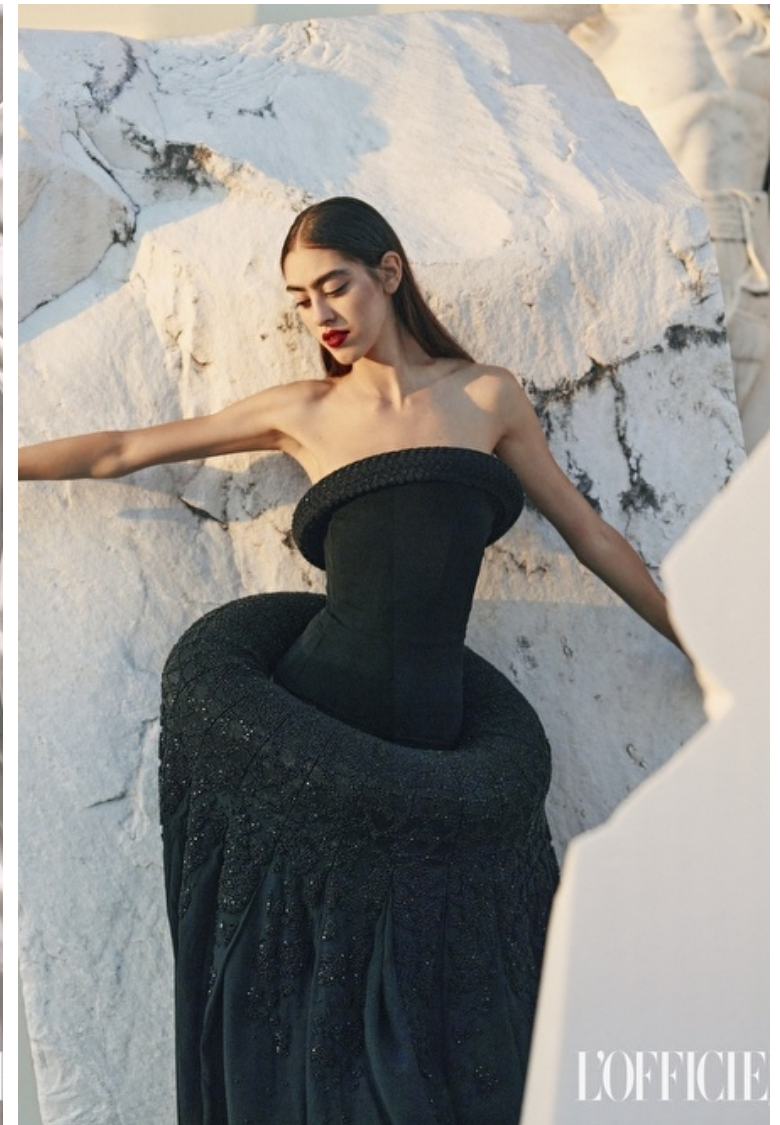

## Martina

Height 180cm / 5' 11.0"

Bust 82cm / 32.5"

Waist 60cm / 23.5"

Hips 90cm / 35.5"

Shoes EU/US/UK 40 / 9 / 7

Eyes Green brown

Hair Dark brown