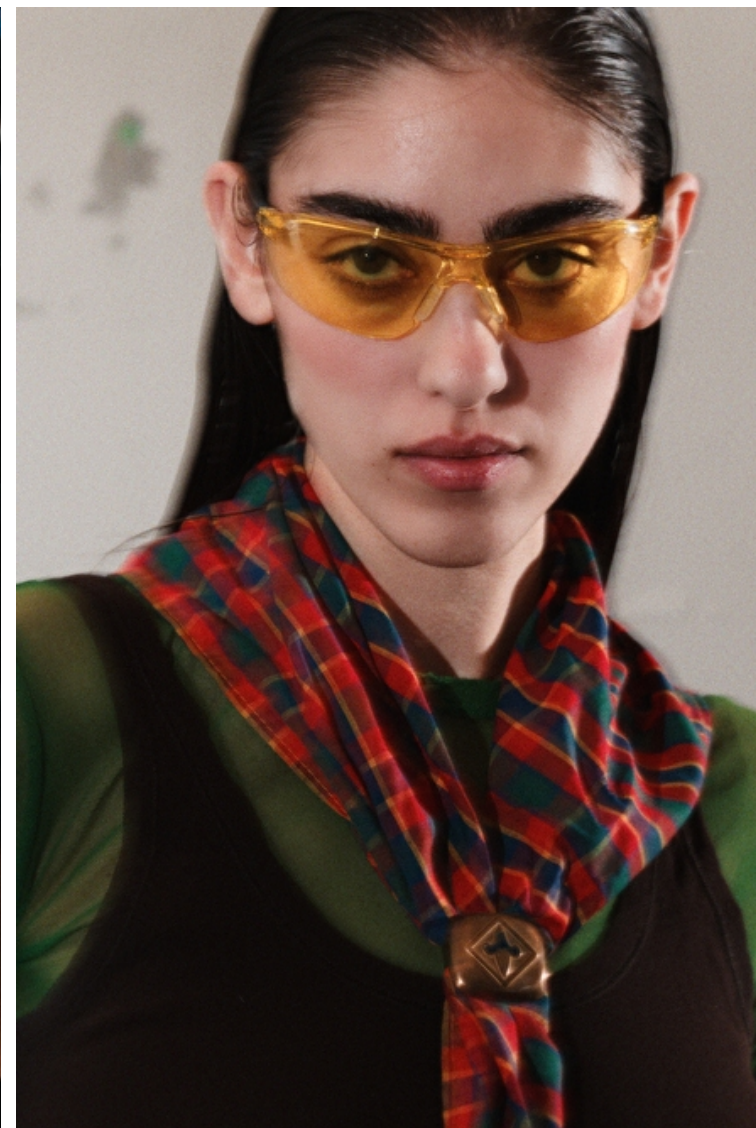

## Martina

Height 180cm / 5' 11.0"

Bust 82cm / 32.5"

Waist 60cm / 23.5"

Hips 90cm / 35.5"

Shoes EU/US/UK 40 / 9 / 7

Eyes Green brown

Hair Dark brown