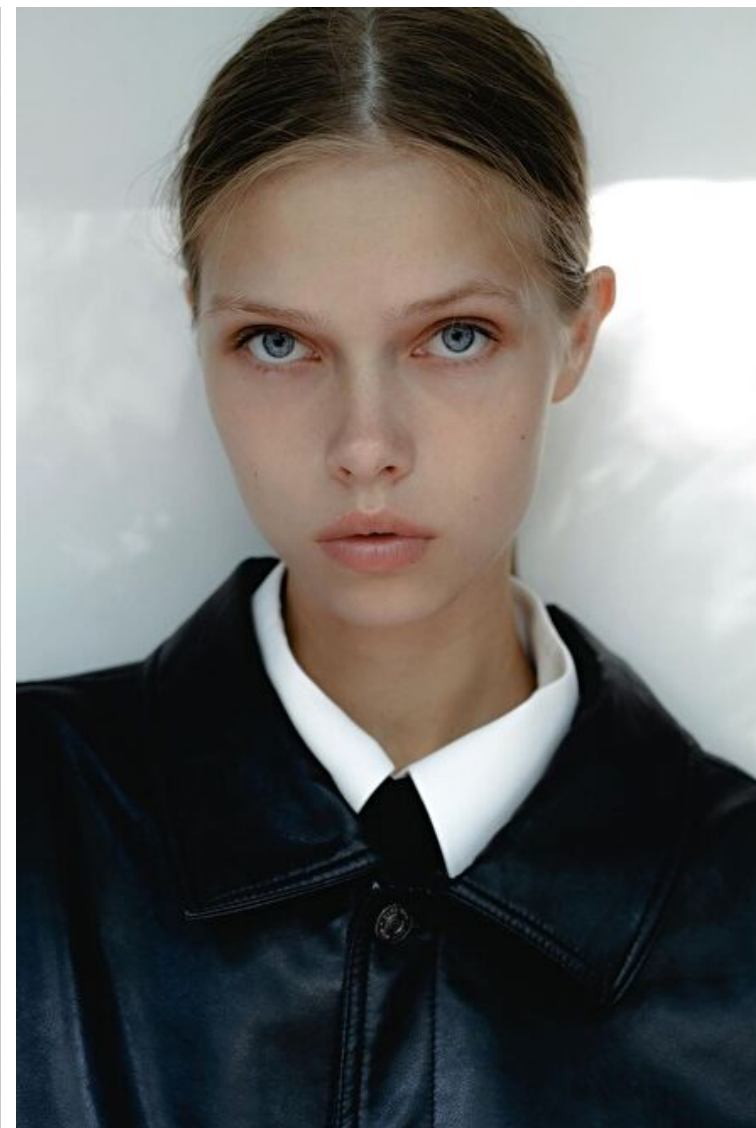

Martyna W

Height 177cm / 5' 9.5"

Bust 82cm / 32.5"

Waist 60cm / 23.5"

Hips 87cm / 34.5"

Shoes EU/US/UK 40.5 / 9.5 / 7

Eyes Blue

Hair Blond