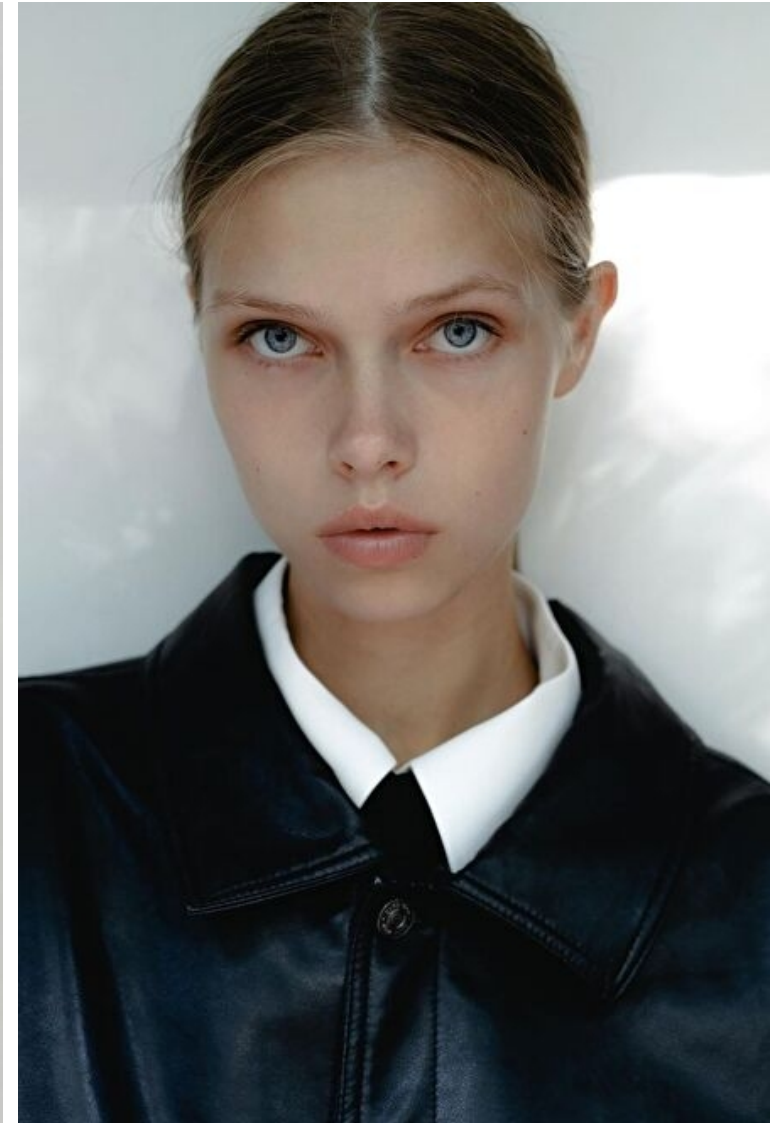

Martyna W

Height 177cm / 5' 9.5"

Bust 82cm / 32.5"

Waist 60cm / 23.5"

Hips 87cm / 34.5"

Shoes EU/US/UK 40.5 / 9.5 / 7

Eyes Blue

Hair Blond