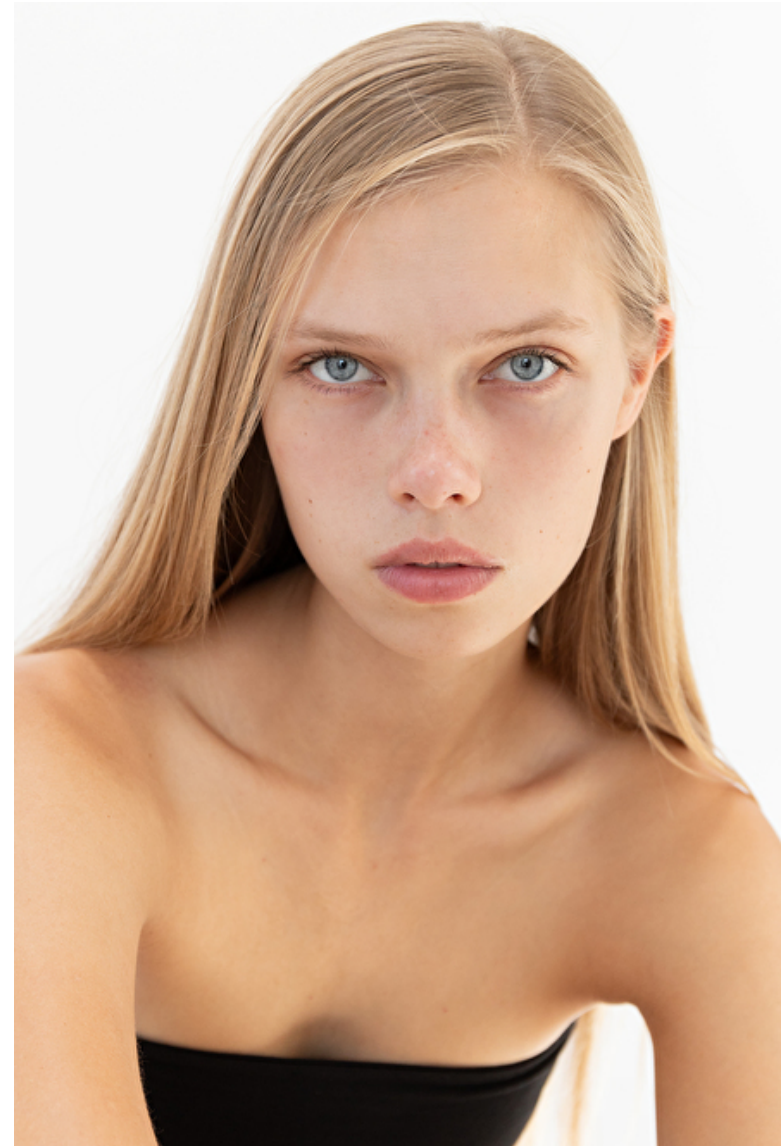

Martyna W

Height 177cm / 5' 9.5"

Bust 82cm / 32.5"

Waist 60cm / 23.5"

Hips 87cm / 34.5"

Shoes EU/US/UK 40.5 / 9.5 / 7

Eyes Blue

Hair Blond