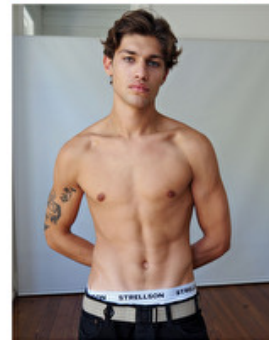

Chest 91cm / 36"

Waist 71cm / 28"

Hips 92cm / 36"

Shoes EU/US/UK 44 / 11 / 9.5

Eyes Green

Hair Dark blond

Inseam 86cm / 34"

Neck 38cm / 15"

Sleeve 66cm / 26"

Select
MODEL MANAGEMENT

Mateus Silva

Height 6'1/185
Chest 91/36

Waist 28/71
Collar 15/38

Hair Brown
Eyes Green

Inside Leg 34/86
Shoes 9.5/44