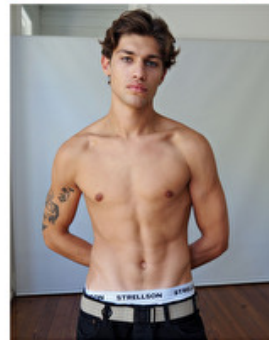

Chest 91cm / 36"

Waist 71cm / 28"

Hips 92cm / 36"

Shoes EU/US/UK 44 / 11 / 9.5

Eyes Green

Hair Dark blond

Inseam 86cm / 34"

Neck 38cm / 15"

Sleeve 66cm / 26"

Select
MODEL MANAGEMENT

Mateus Silva

Height 6'1/185
Chest 91/36

Waist 28/71
Collar 15/38

Hair Brown
Eyes Green

Inside Leg 34/86
Shoes 9.5/44