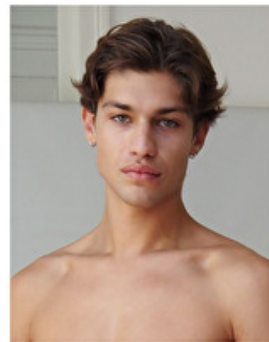

Sleeve 66cm / 26"

Select
MODEL MANAGEMENT

Mateus Silva

Height 6'1/185
Chest 91/36

Waist 28/71
Collar 15/38

Hair Brown
Eyes Green

Inside Leg 34/86
Shoes 9.5/44