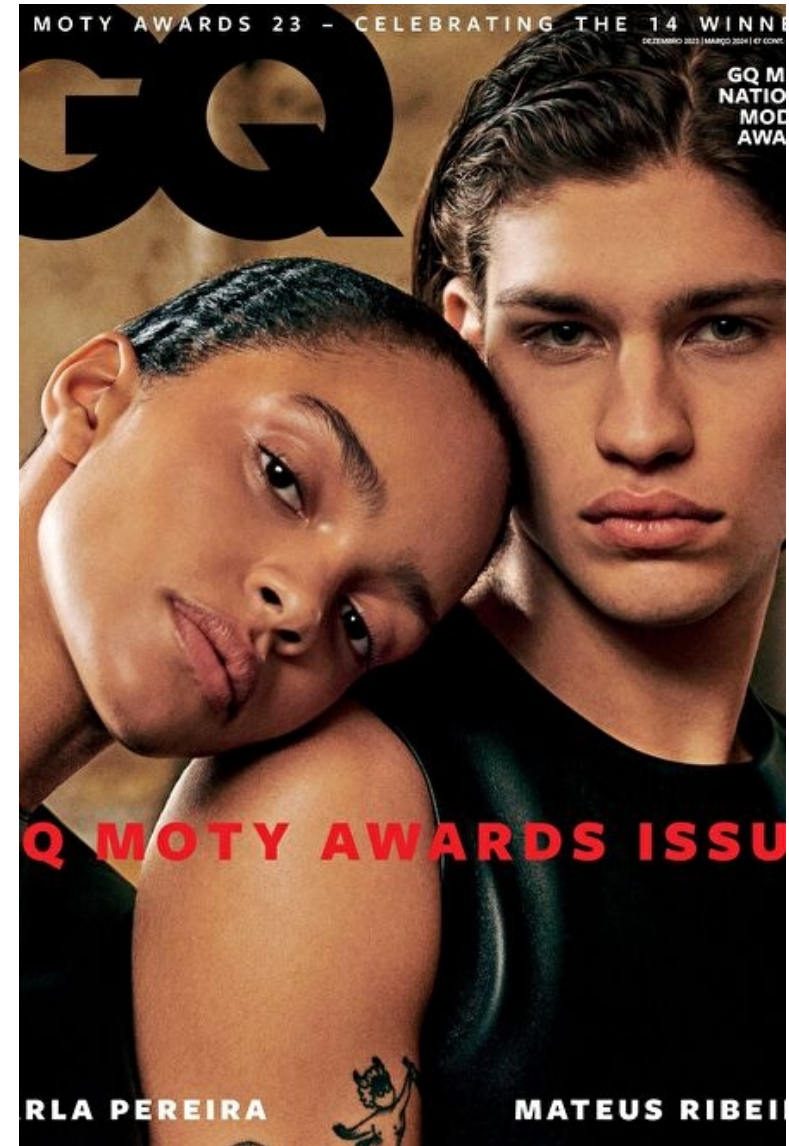

Select

MODEL MANAGEMENT

2nd floor, 77 ST. Martins Lane (entrance on Cranbourn Street) , London, WC2N 4AA, England, United Kingdom
Phone: +44 (0) 20 7299 1322 **Fax:** +44 (0) 20 7299 1386 **Email:** info@selectmodel.com **Website:** https://www.selectmodel.com/

Mateus Silva

Height 185cm / 6' 1.0"

Chest 91cm / 36"

Waist 71cm / 28"

Hips 92cm / 36"

Shoes EU/US/UK 44 / 11 / 9.5

Eyes Green

Hair Dark blond

Inseam 86cm / 34"

Neck 38cm / 15"

Sleeve 66cm / 26"