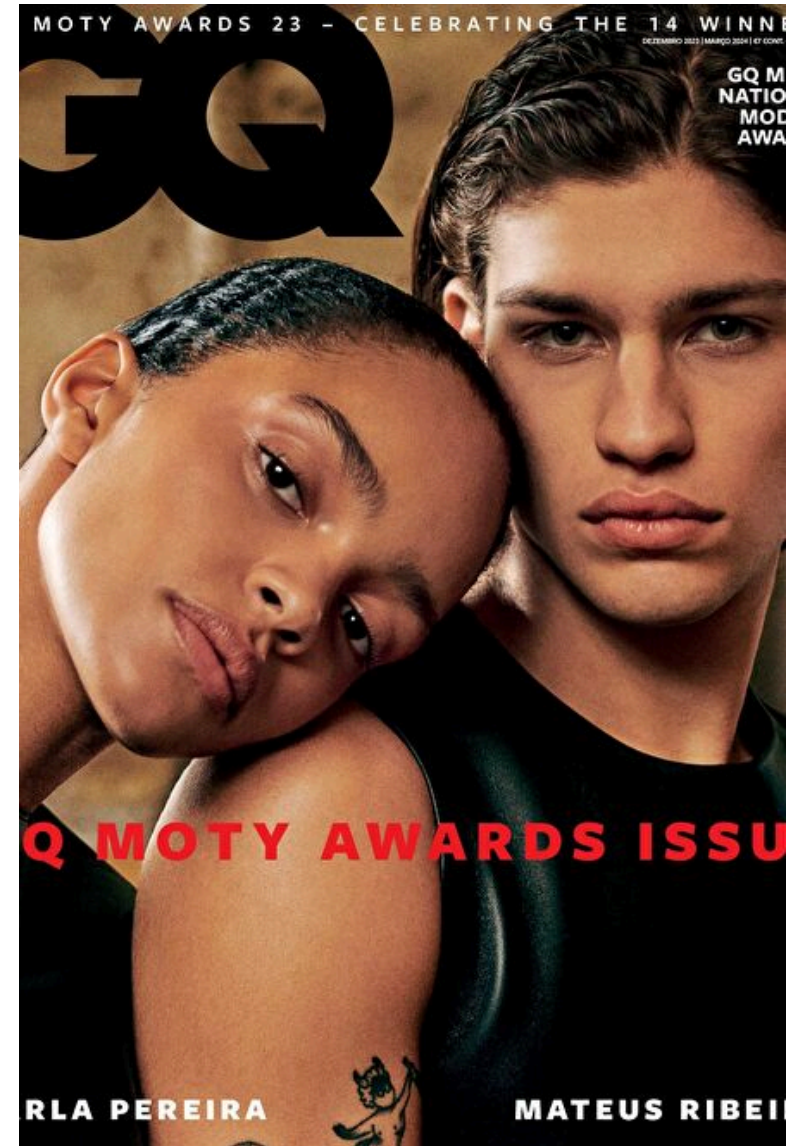

Select

MODEL MANAGEMENT

2nd floor, 77 ST. Martins Lane (entrance on Cranbourn Street) , London, WC2N 4AA, England, United Kingdom
Phone: +44 (0) 20 7299 1322 **Fax:** +44 (0) 20 7299 1386 **Email:** info@selectmodel.com **Website:** https://www.selectmodel.com/

Mateus Silva

Height 185cm / 6' 1.0"

Chest 91cm / 36"

Waist 71cm / 28"

Hips 92cm / 36"

Shoes EU/US/UK 44 / 11 / 9.5

Eyes Green

Hair Dark blond

Inseam 86cm / 34"

Neck 38cm / 15"

Sleeve 66cm / 26"