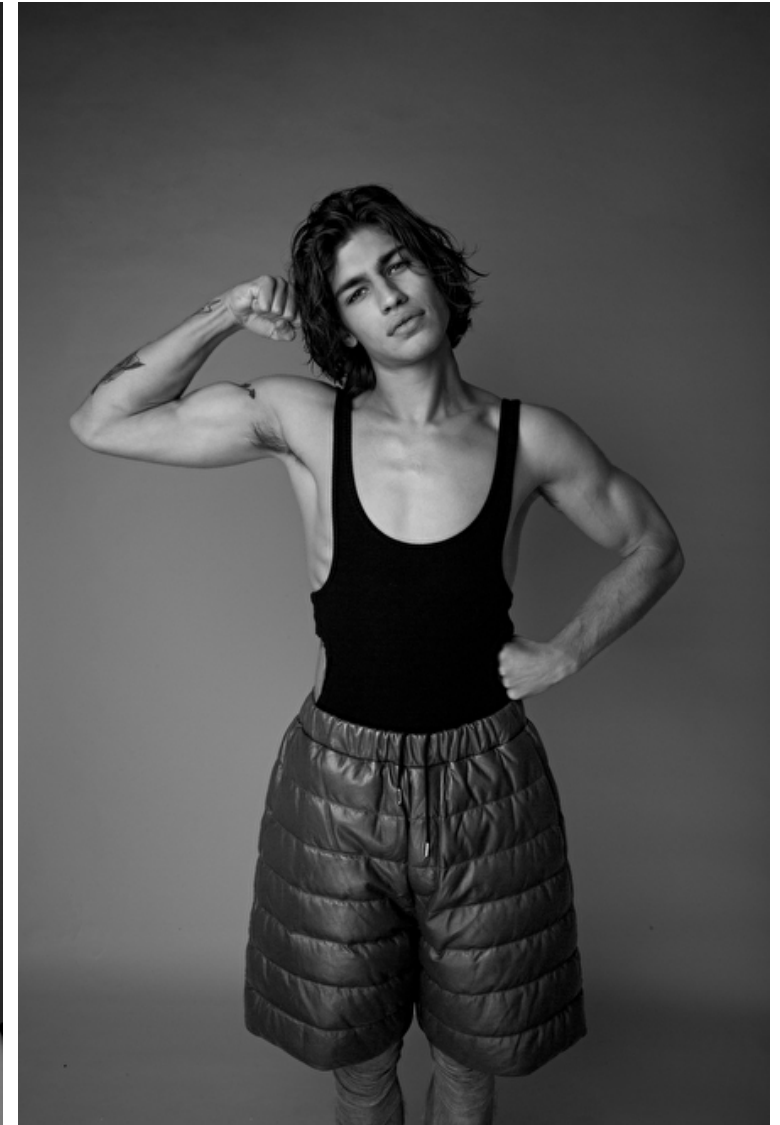

Shoes EU/US/UK 44 / 11 / 9.5

Eyes Green

Hair Dark blond

Inseam 86cm / 34"

Neck 38cm / 15"

Sleeve 66cm / 26"

Mateus Silva

Height 185cm / 6' 1.0"