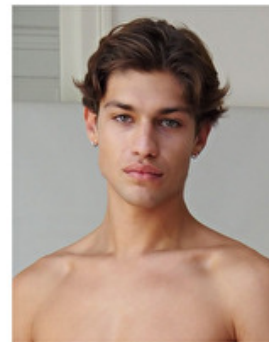

Sleeve 66cm / 26"

Select
MODEL MANAGEMENT

Mateus Silva

Height 6'1/185
Chest 91/36

Waist 28/71
Collar 15/38

Hair Brown
Eyes Green

Inside Leg 34/86
Shoes 9.5/44