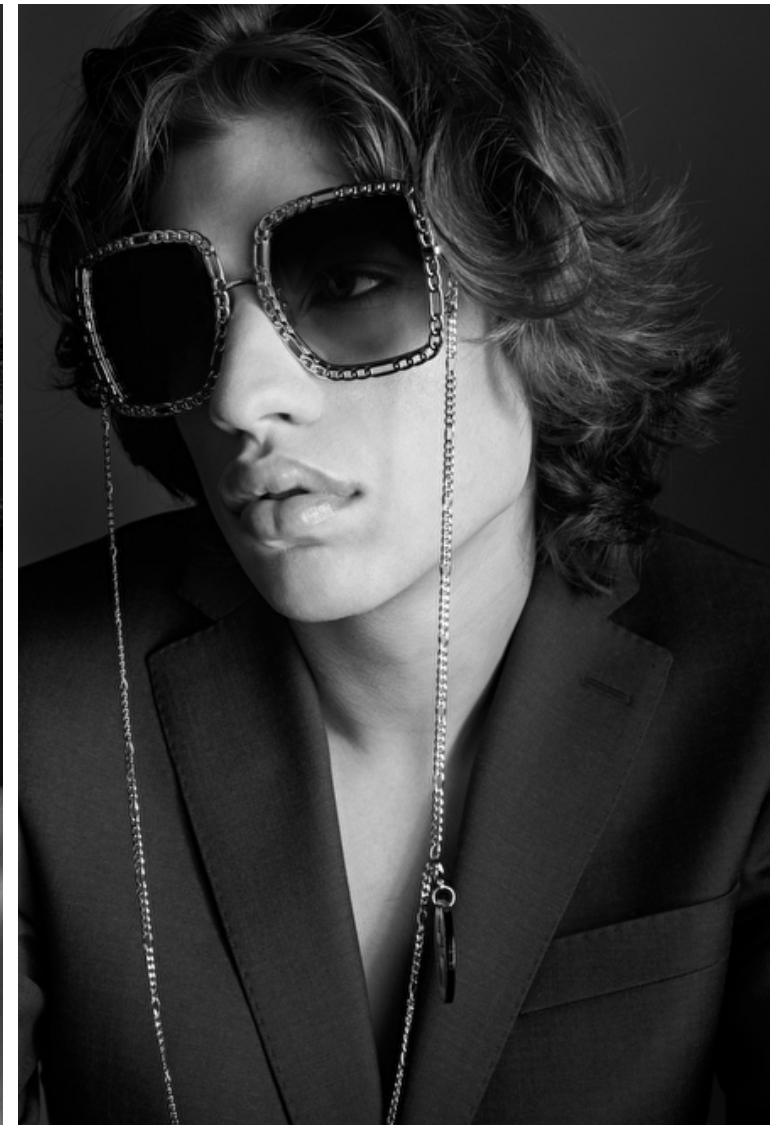

Select

MODEL MANAGEMENT

2nd floor, 77 ST. Martins Lane (entrance on Cranbourn Street) , London, WC2N 4AA, England, United Kingdom
Phone: +44 (0) 20 7299 1322 **Fax:** +44 (0) 20 7299 1386 **Email:** info@selectmodel.com **Website:** https://www.selectmodel.com/

Mateus Silva

Height 185cm / 6' 1.0"

Chest 91cm / 36"

Waist 71cm / 28"

Hips 92cm / 36"

Shoes EU/US/UK 44 / 11 / 9.5

Eyes Green

Hair Dark blond

Inseam 86cm / 34"

Neck 38cm / 15"

Sleeve 66cm / 26"