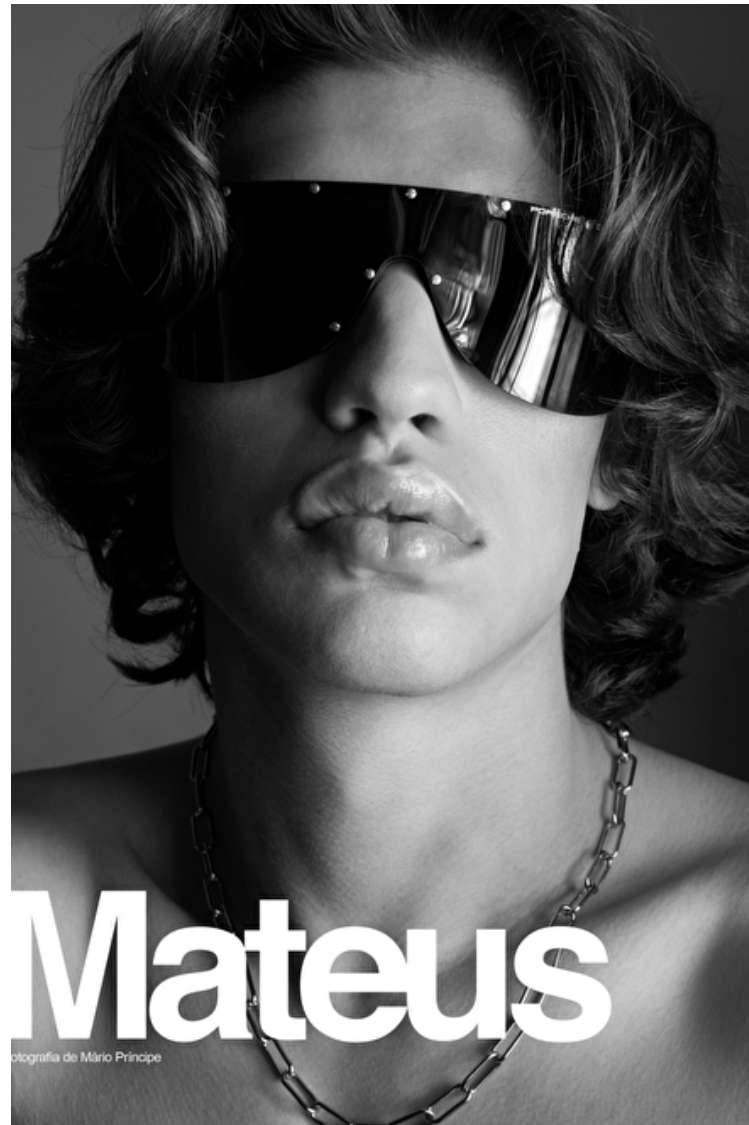

Select

MODEL MANAGEMENT

2nd floor, 77 ST. Martins Lane (entrance on Cranbourn Street) , London, WC2N 4AA, England, United Kingdom
Phone: +44 (0) 20 7299 1322 **Fax:** +44 (0) 20 7299 1386 **Email:** info@selectmodel.com **Website:** https://www.selectmodel.com/

Mateus Silva

Height 185cm / 6' 1.0"

Chest 91cm / 36"

Waist 71cm / 28"

Hips 92cm / 36"

Shoes EU/US/UK 44 / 11 / 9.5

Eyes Green

Hair Dark blond

Inseam 86cm / 34"

Neck 38cm / 15"

Sleeve 66cm / 26"