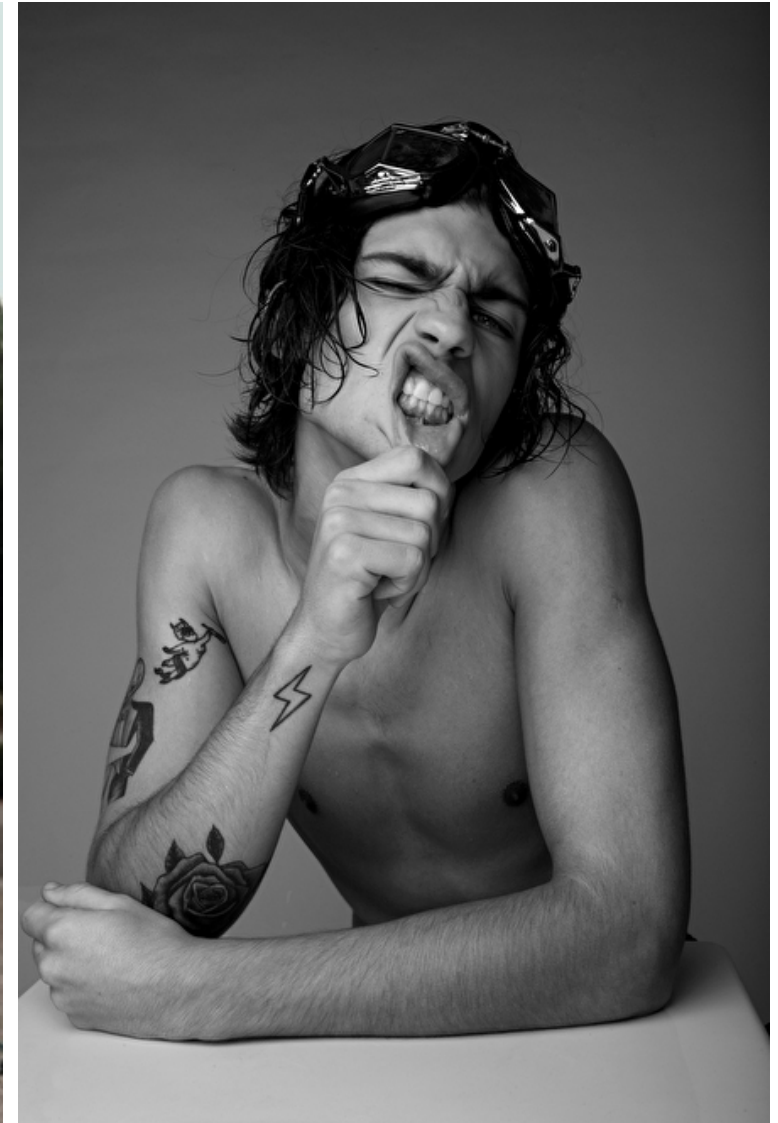

Select

MODEL MANAGEMENT

2nd floor, 77 ST. Martins Lane (entrance on Cranbourn Street) , London, WC2N 4AA, England, United Kingdom
Phone: +44 (0) 20 7299 1322 **Fax:** +44 (0) 20 7299 1386 **Email:** info@selectmodel.com **Website:** https://www.selectmodel.com/

Mateus Silva

Height 185cm / 6' 1.0"

Chest 91cm / 36"

Waist 71cm / 28"

Hips 92cm / 36"

Shoes EU/US/UK 44 / 11 / 9.5

Eyes Green

Hair Dark blond

Inseam 86cm / 34"

Neck 38cm / 15"

Sleeve 66cm / 26"