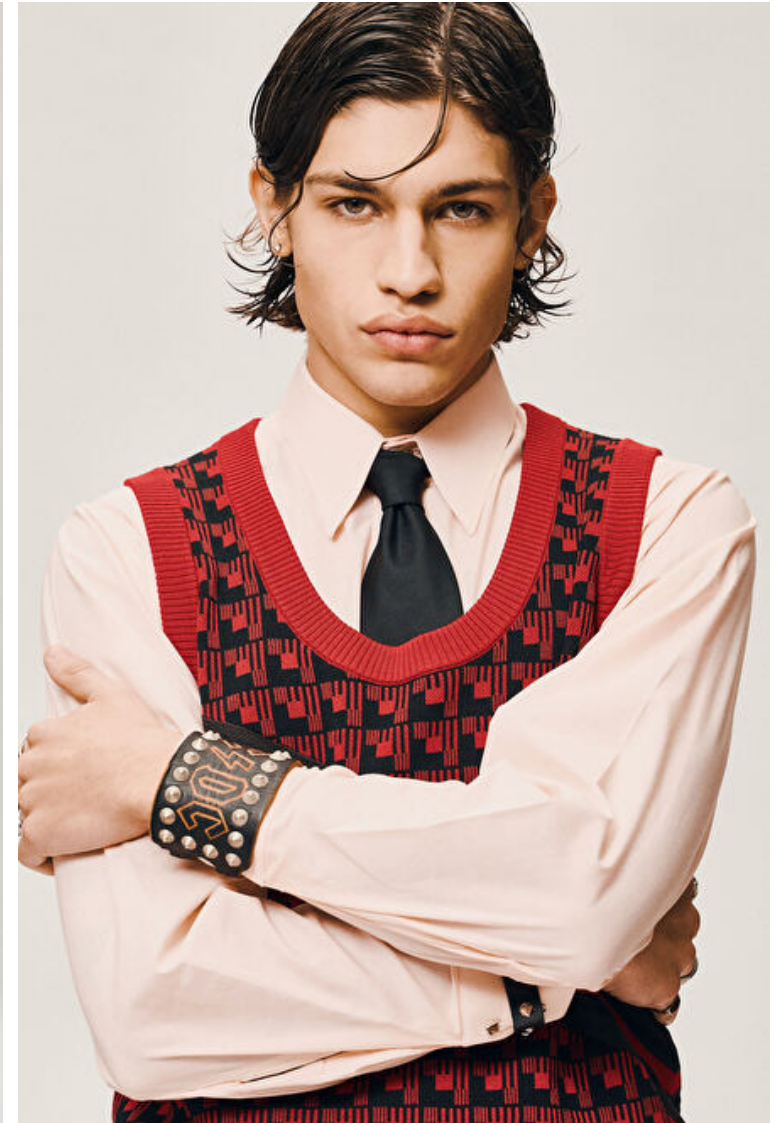

Select

MODEL MANAGEMENT

2nd floor, 77 ST. Martins Lane (entrance on Cranbourn Street) , London, WC2N 4AA, England, United Kingdom
Phone: +44 (0) 20 7299 1322 **Fax:** +44 (0) 20 7299 1386 **Email:** info@selectmodel.com **Website:** https://www.selectmodel.com/

Mateus Silva

Height 185cm / 6' 1.0"

Chest 91cm / 36"

Waist 71cm / 28"

Hips 92cm / 36"

Shoes EU/US/UK 44 / 11 / 9.5

Eyes Green

Hair Dark blond

Inseam 86cm / 34"

Neck 38cm / 15"

Sleeve 66cm / 26"