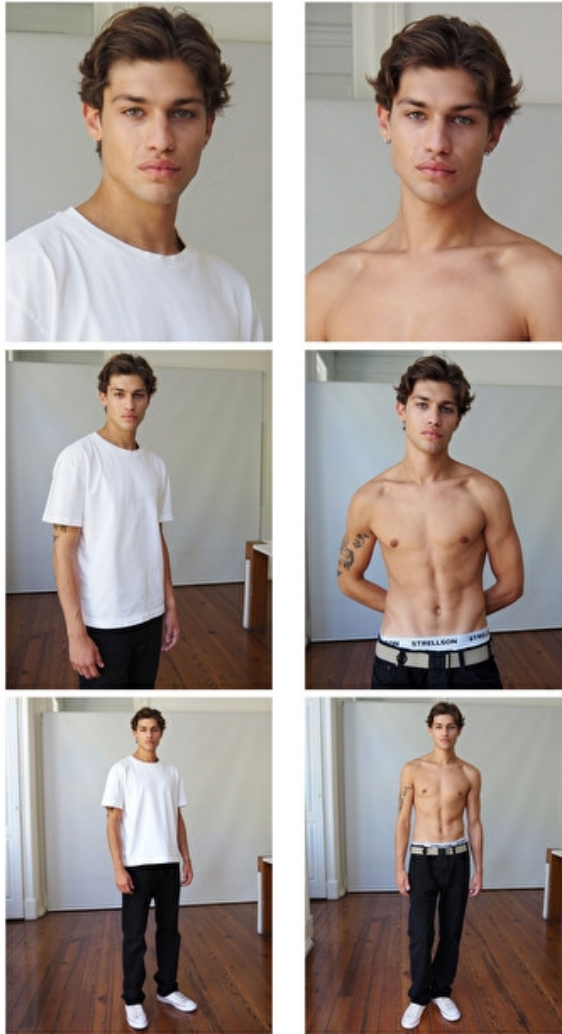

Chest 91cm / 36"

Waist 71cm / 28"

Hips 92cm / 36"

Shoes EU/US/UK 44 / 11 / 9.5

Eyes Green

Hair Dark blond

Inseam 86cm / 34"

Neck 38cm / 15"

Sleeve 66cm / 26"

Select
MODEL MANAGEMENT

Mateus Silva

Height 6'1/185
Chest 91/36

Waist 28/71
Collar 15/38

Hair Brown
Eyes Green

Inside Leg 34/86
Shoes 9.5/44