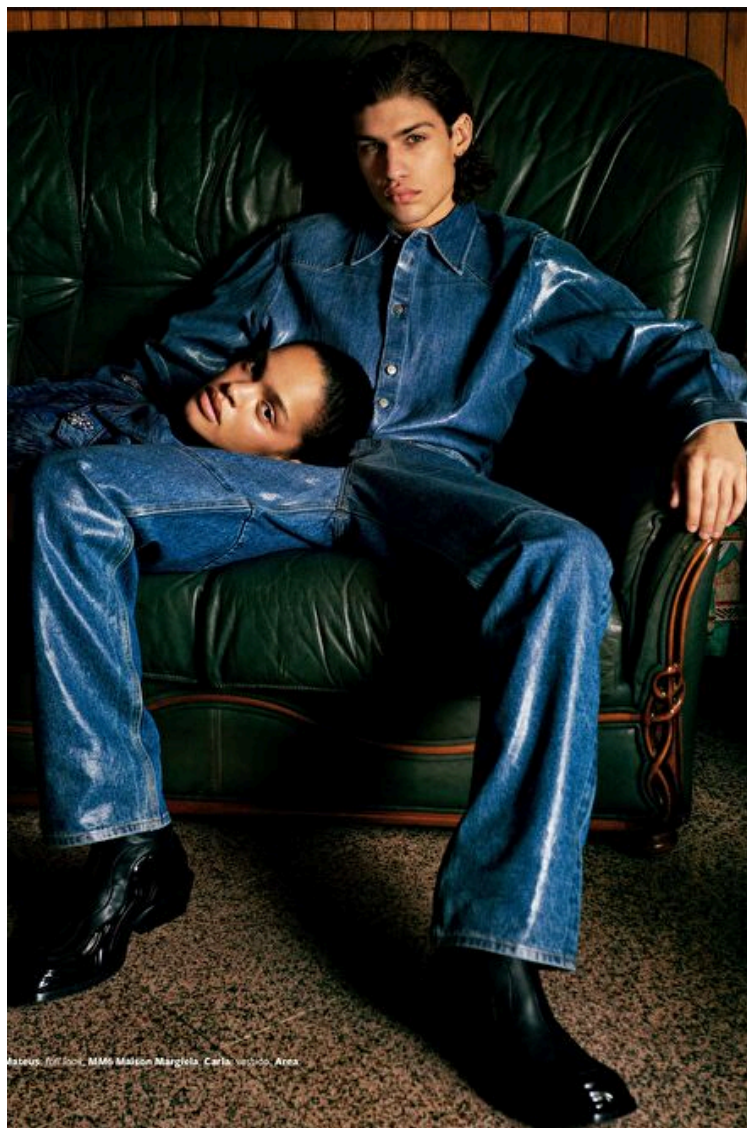

Inseam 86cm / 34"

Neck 38cm / 15"

Sleeve 66cm / 26"

Select

MODEL MANAGEMENT

2nd floor, 77 ST. Martins Lane (entrance on Cranbourn Street) , London, WC2N 4AA, England, United Kingdom
Phone: +44 (0) 20 7299 1322 **Fax:** +44 (0) 20 7299 1386 **Email:** info@selectmodel.com **Website:** https://www.selectmodel.com/