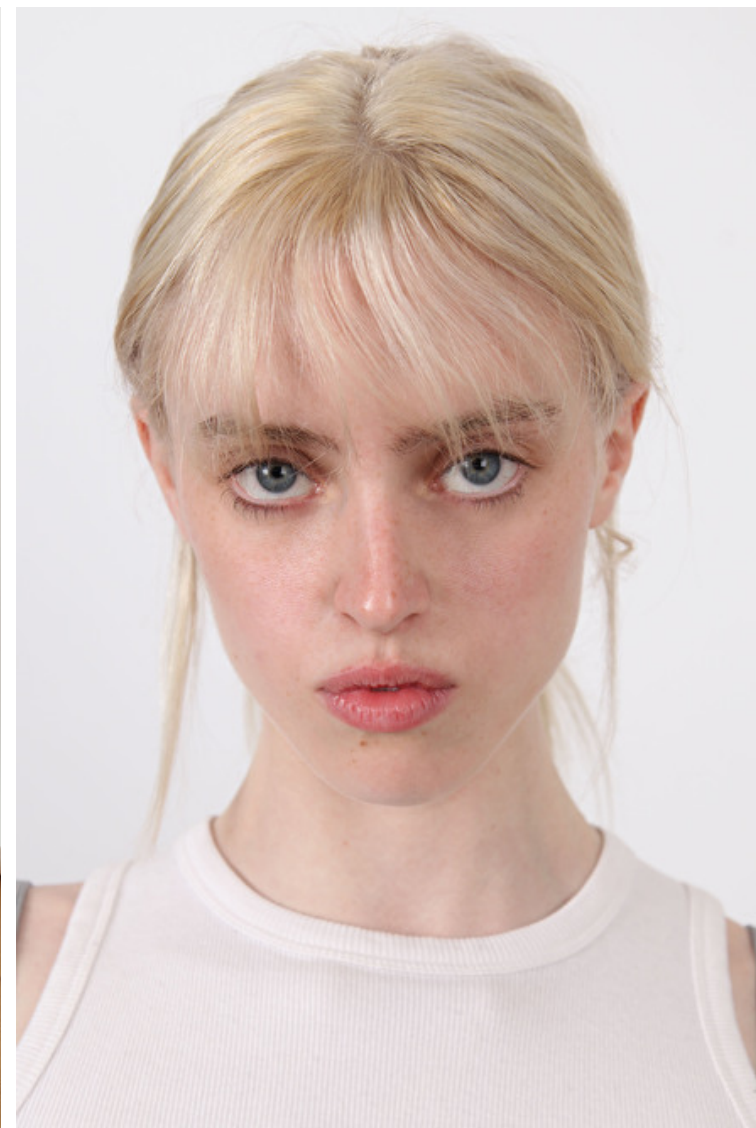

Mati D'Ercole

Height 175cm / 5' 9.0"

Bust 81cm / 32"

Waist 61cm / 24"

Hips 86cm / 34"

Shoes EU/US/UK 40.5 / 9.5 / 7

Eyes Blue

Hair Blond

Cup B