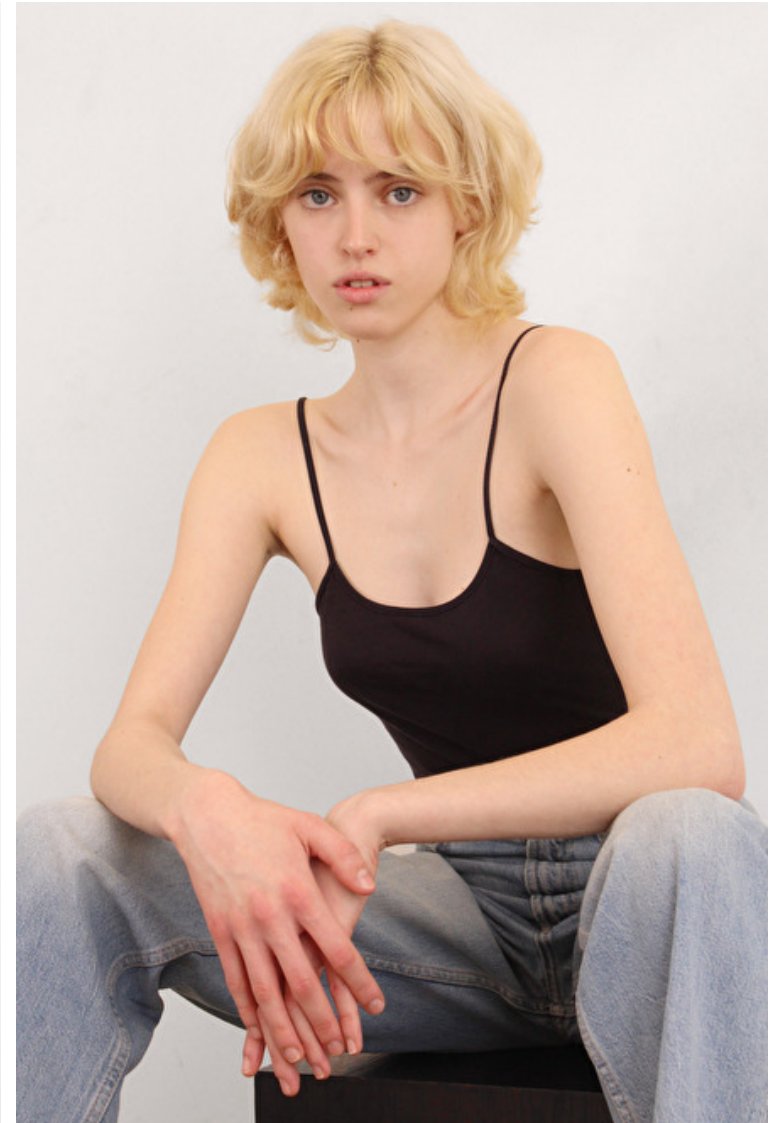

Mati D'Ercole

Height 175cm / 5' 9.0"

Bust 82cm / 32.5"

Waist 62cm / 24.5"

Hips 89cm / 35"

Shoes EU/US/UK 40.5 / 9.5 / 7

Eyes Blue

Hair Blond

Cup B

Mati D'Ercole

Height 175cm / 5' 9.0"

Bust 82cm / 32.5"

Waist 62cm / 24.5"

Hips 89cm / 35"

Shoes EU/US/UK 40.5 / 9.5 / 7

Eyes Blue

Hair Blond

Cup B

Mati D'Ercole

Height 175cm / 5' 9.0"

Bust 82cm / 32.5"

Waist 62cm / 24.5"

Hips 89cm / 35"

Shoes EU/US/UK 40.5 / 9.5 / 7