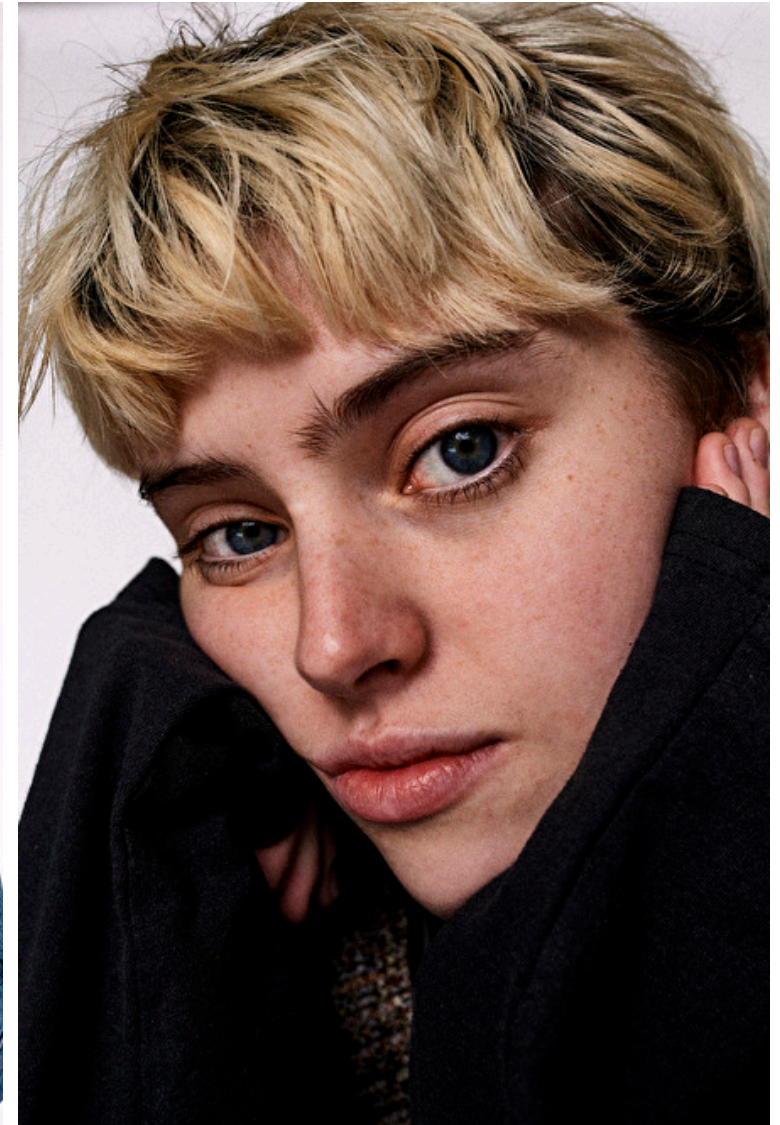

Mati D'Ercole

Height 175cm / 5' 9.0"

Bust 81cm / 32"

Waist 61cm / 24"

Hips 86cm / 34"

Shoes EU/US/UK 40.5 / 9.5 / 7

Eyes Blue

Hair Blond

Cup B