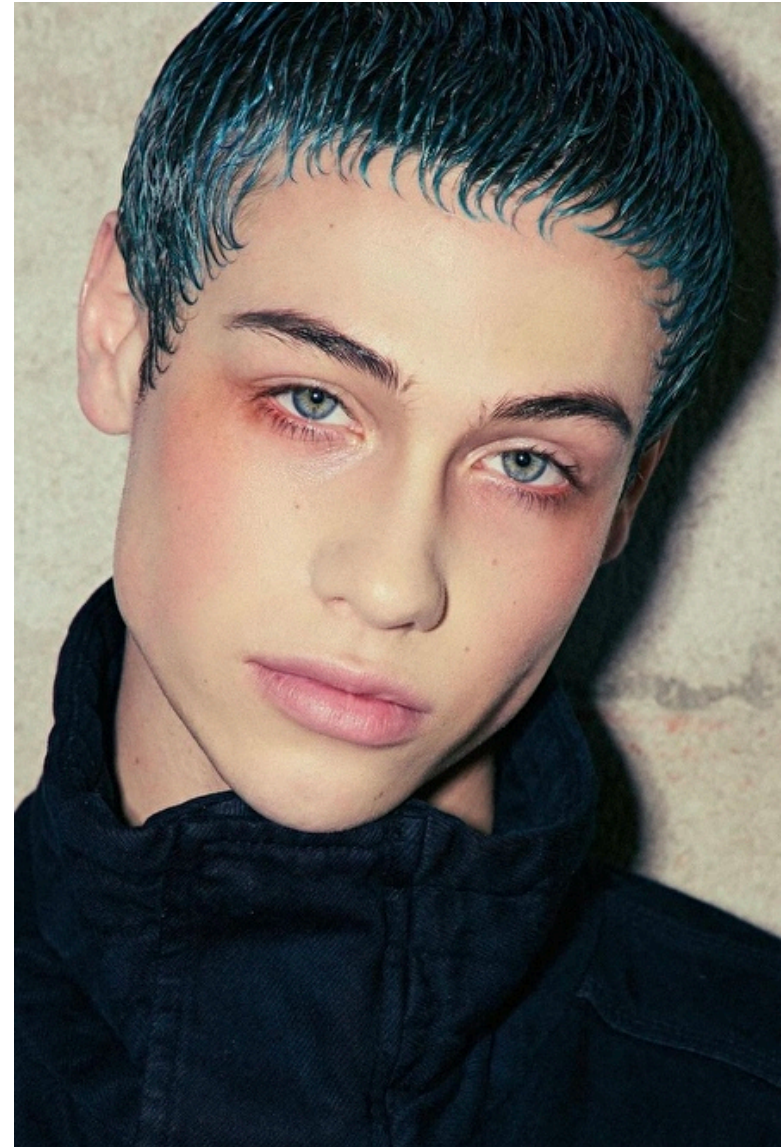

MATTEO SINET

Height 180cm / 5' 11.0"

Chest 88cm / 34.5"

Waist 75cm / 29.5"

Hips 87cm / 34.5"

Shoes EU/US/UK 43 / 10.5 / 9

Eyes Blue green

Hair Platinum blond

Suit size 48cm / 38"