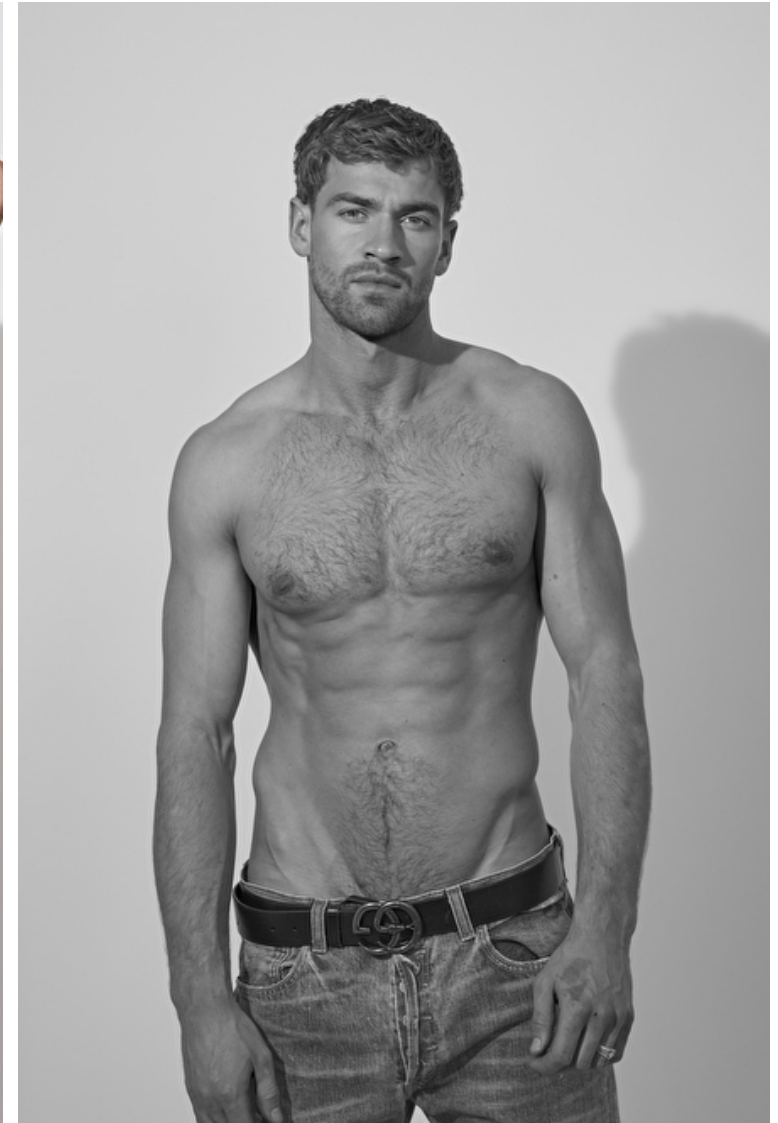

Select

MODEL MANAGEMENT

2nd floor, 77 ST. Martins Lane (entrance on Cranbourn Street) , London, WC2N 4AA, England, United Kingdom
Phone: +44 (0) 20 7299 1322 **Fax:** +44 (0) 20 7299 1386 **Email:** info@selectmodel.com **Website:** https://www.selectmodel.com/

MATTY CARRINGTON

Height 186cm / 6' 1.0"

Chest 101cm / 40"

Waist 74cm / 29"

Hips 95cm / 37.5"

Shoes EU/US/UK 44 / 11 / 9.5

Eyes Blue green

Hair Light brown

Neck 41cm / 16"

Suit size 50cm / 40"