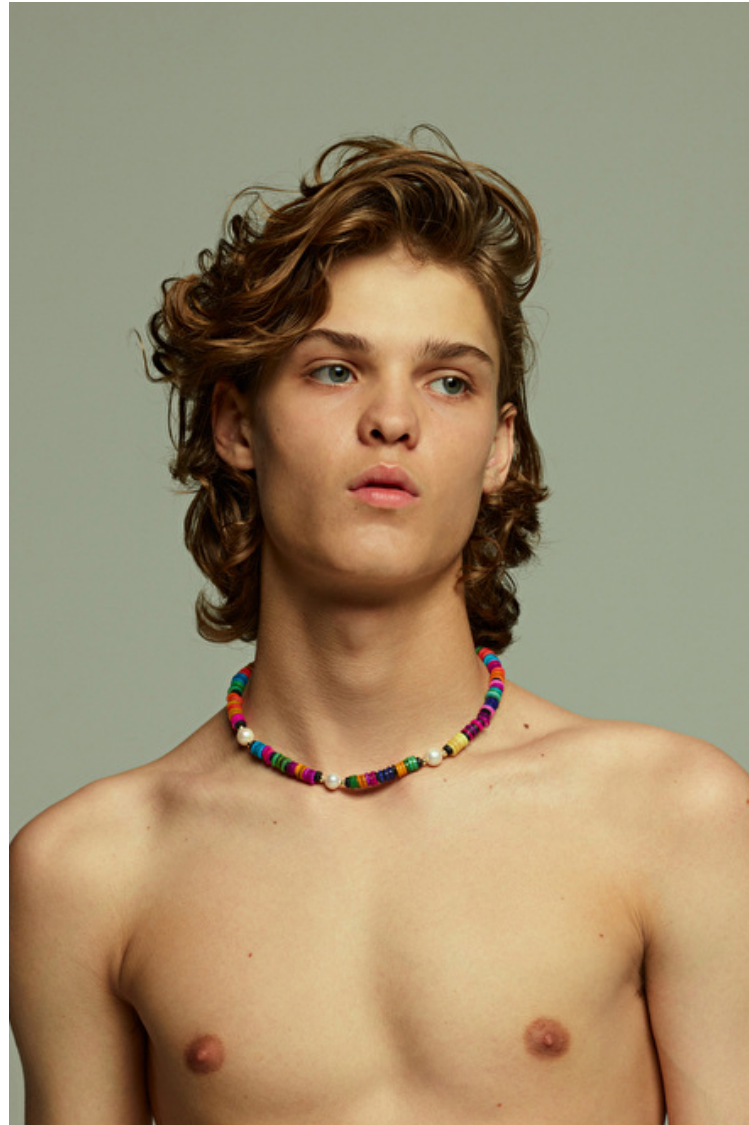

MAXWELL SMALLMAN

Height 185cm / 6' 1.0"

Chest 92cm / 36"

Waist 74cm / 29"

Hips 94cm / 37"

Shoes EU/US/UK 44.5 / 11.5 /
10

Eyes Blue grey

Hair Brown