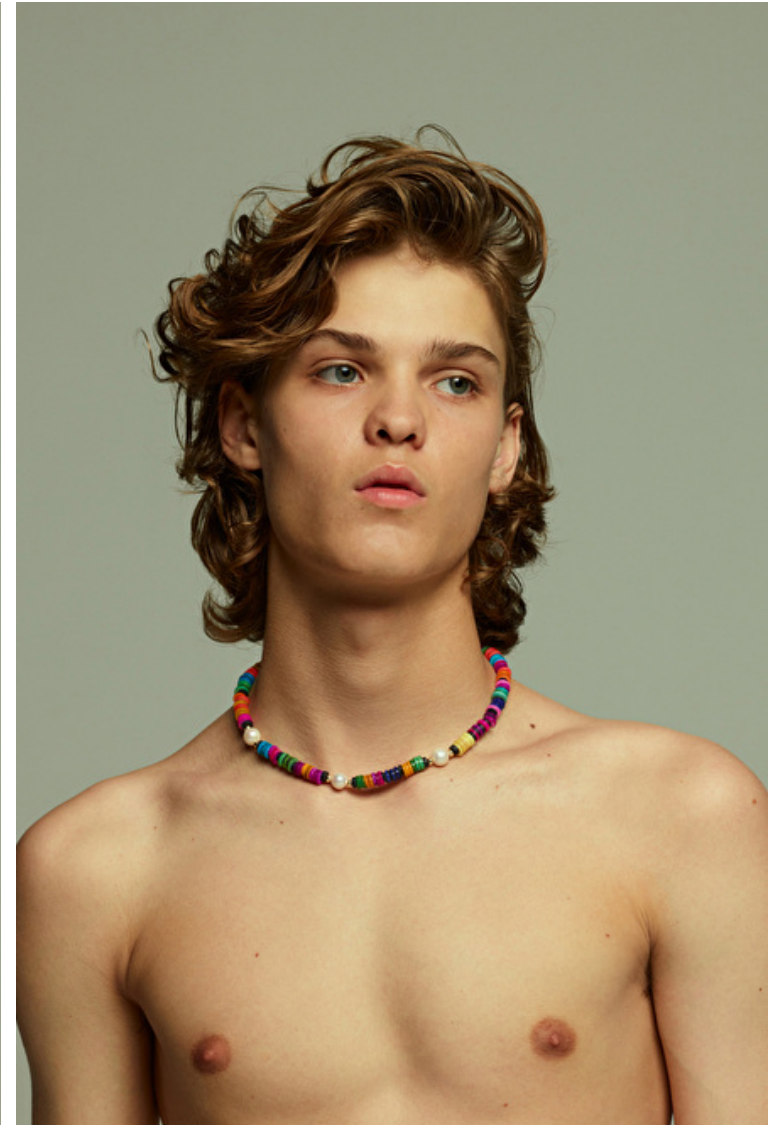

MAXWELL SMALLMAN

Height 185cm / 6' 1.0"

Chest 92cm / 36"

Waist 74cm / 29"

Hips 94cm / 37"

Shoes EU/US/UK 44.5 / 11.5 /
10

Eyes Blue grey

Hair Brown