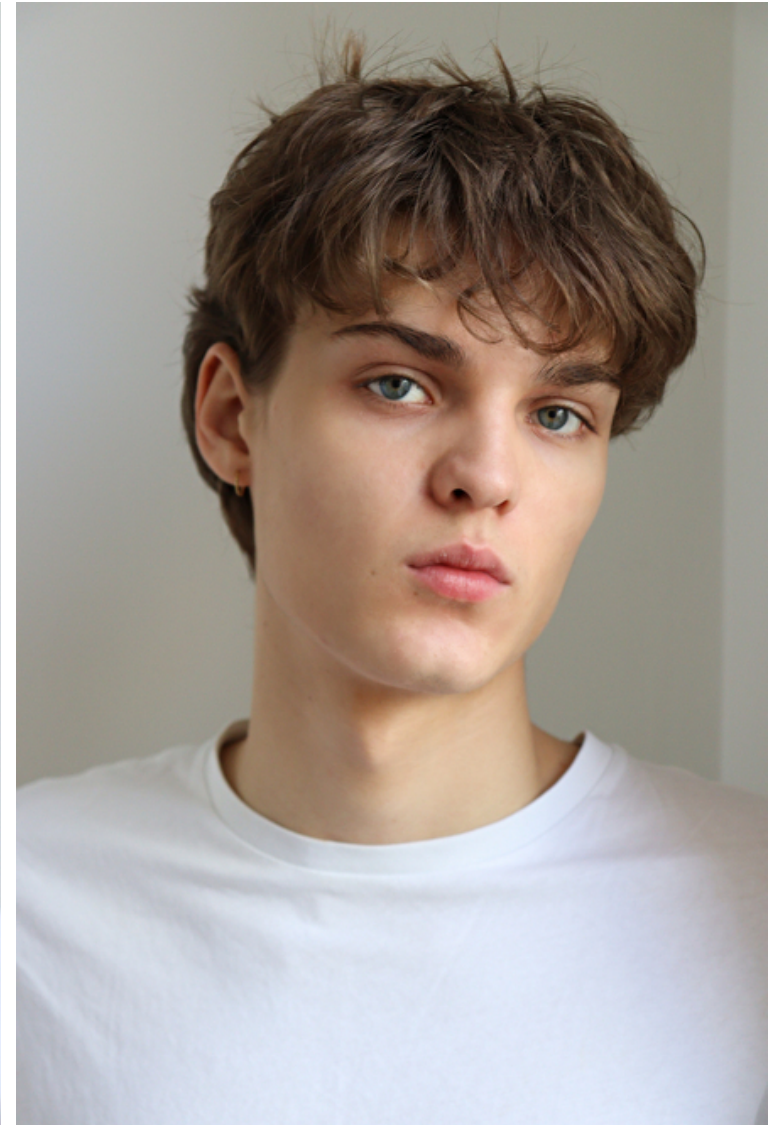

MAXWELL SMALLMAN

Height 185cm / 6' 1.0"

Chest 92cm / 36"

Waist 74cm / 29"

Hips 94cm / 37"

Shoes EU/US/UK 44.5 / 11.5 /
10

Eyes Blue grey

Hair Brown