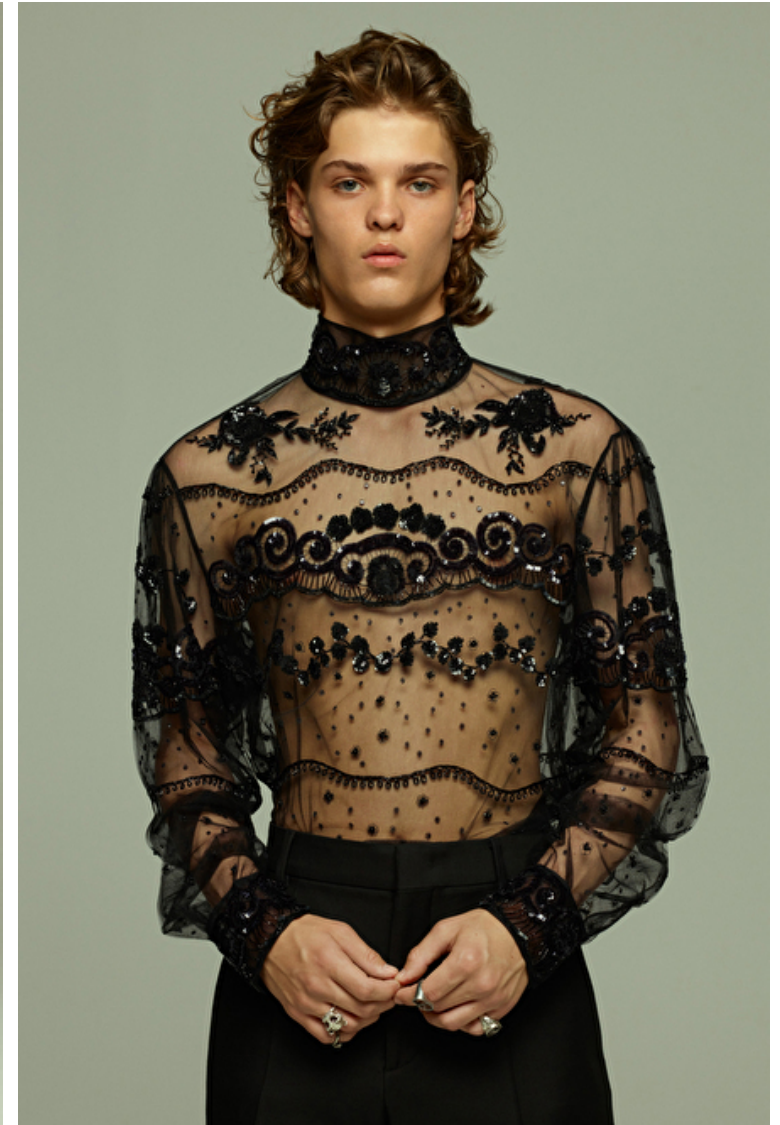

MAXWELL SMALLMAN

Height 185cm / 6' 1.0"

Chest 92cm / 36"

Waist 74cm / 29"

Hips 94cm / 37"

Shoes EU/US/UK 44.5 / 11.5 /
10

Eyes Blue grey

Hair Brown