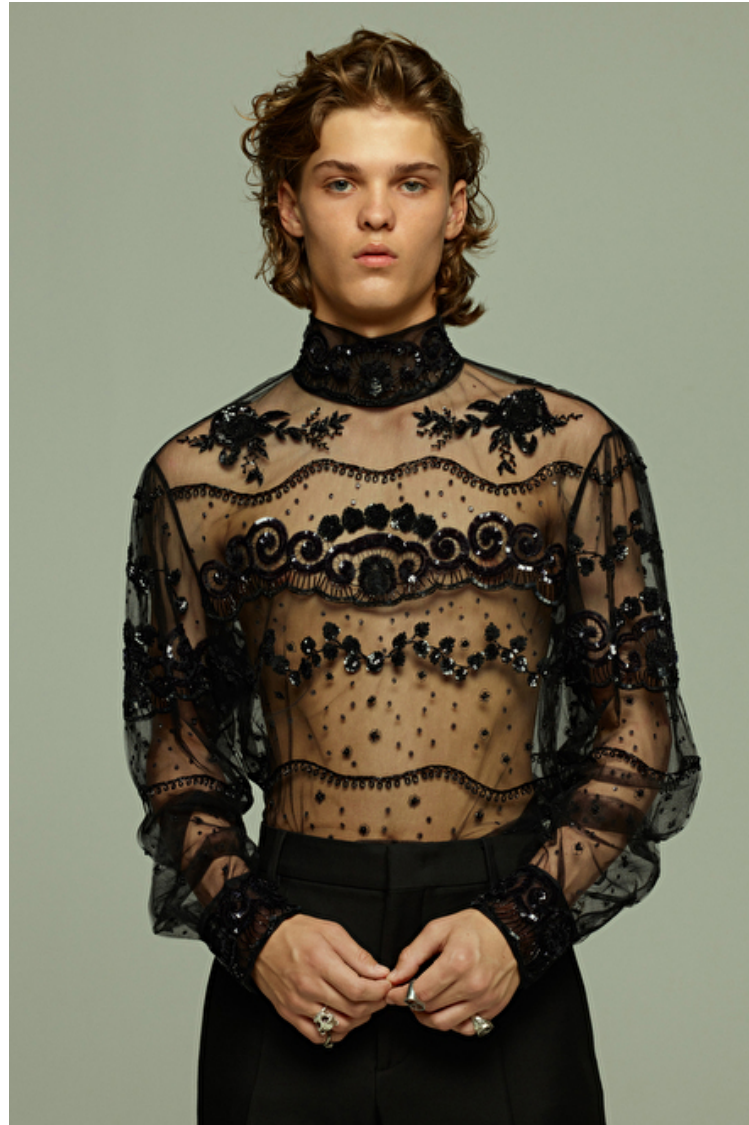

MAXWELL SMALLMAN

Height 185cm / 6' 1.0"

Chest 92cm / 36"

Waist 74cm / 29"

Hips 94cm / 37"

Shoes EU/US/UK 44.5 / 11.5 /
10

Eyes Blue grey

Hair Brown