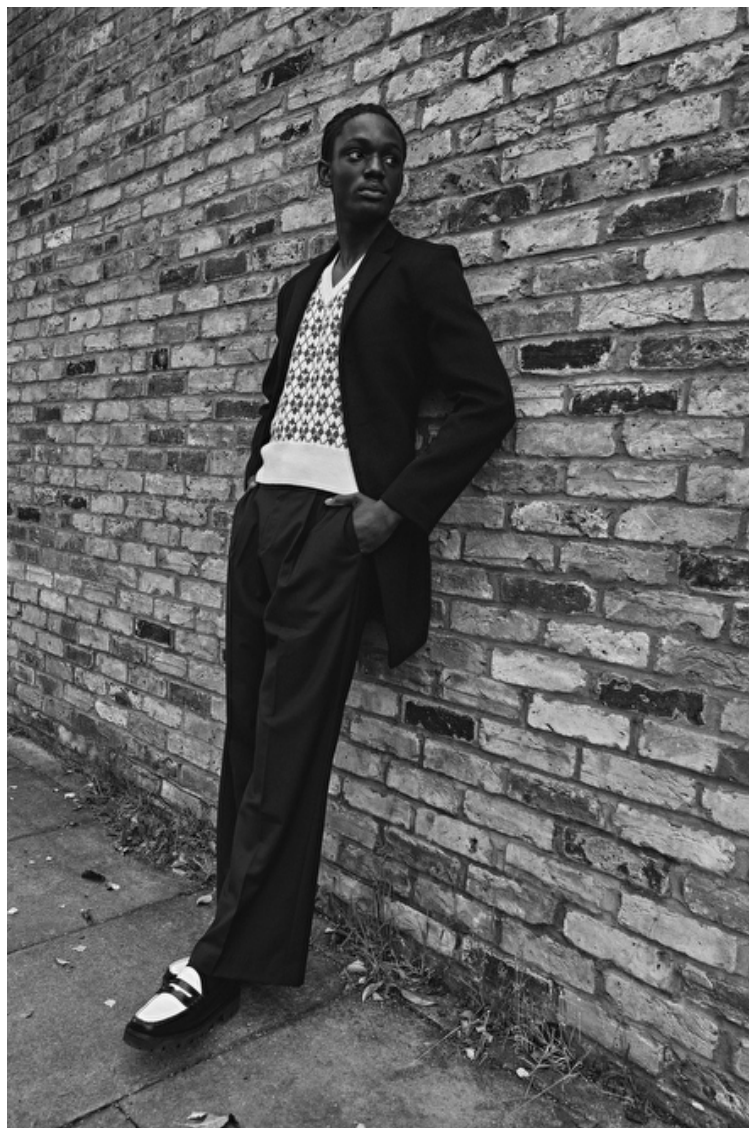

Select

MODEL MANAGEMENT

2nd floor, 77 ST. Martins Lane (entrance on Cranbourn Street) , London, WC2N 4AA, England, United Kingdom
Phone: +44 (0) 20 7299 1322 **Fax:** +44 (0) 20 7299 1386 **Email:** info@selectmodel.com **Website:** https://www.selectmodel.com/

MCDANIEL

Height 188cm / 6' 2.0"

Chest 94cm / 37"

Waist 71cm / 28"

Shoes EU/US/UK 44 / 11 / 9.5

Eyes Brown

Hair Black

Inseam 108cm / 42.5"

Hips 97cm / 38"