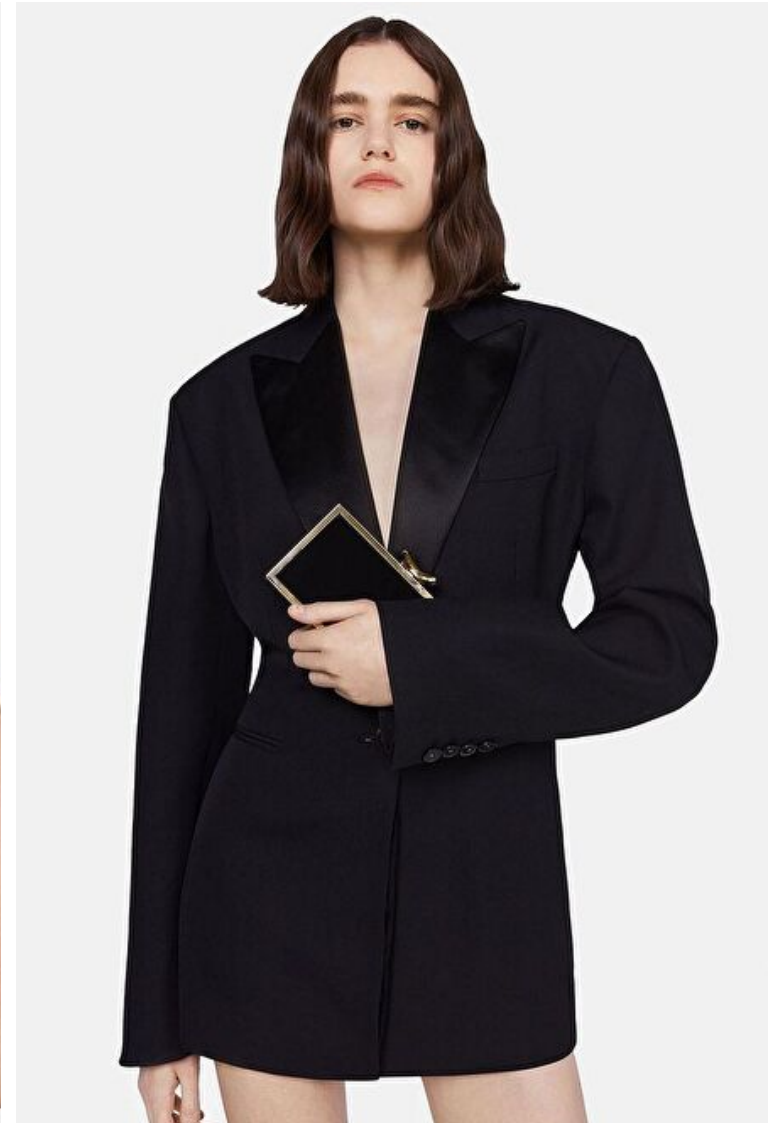

Select

MODEL MANAGEMENT

2nd floor, 77 ST. Martins Lane, London, WC2N 4AA, England, United Kingdom

Phone: +44 20 7299 1300 Fax: +44 20 7299 1385 Email: info@selectmodel.com Website: <https://www.selectmodel.com/>

Melissa McConnachie

Height 179cm / 5' 10.5"

Bust 77cm / 30.5"

Waist 62cm / 24.5"

Hips 86cm / 34"

Shoes EU/US/UK 41 / 9.5 / 8

Eyes Brown

Hair Brown

Cup B