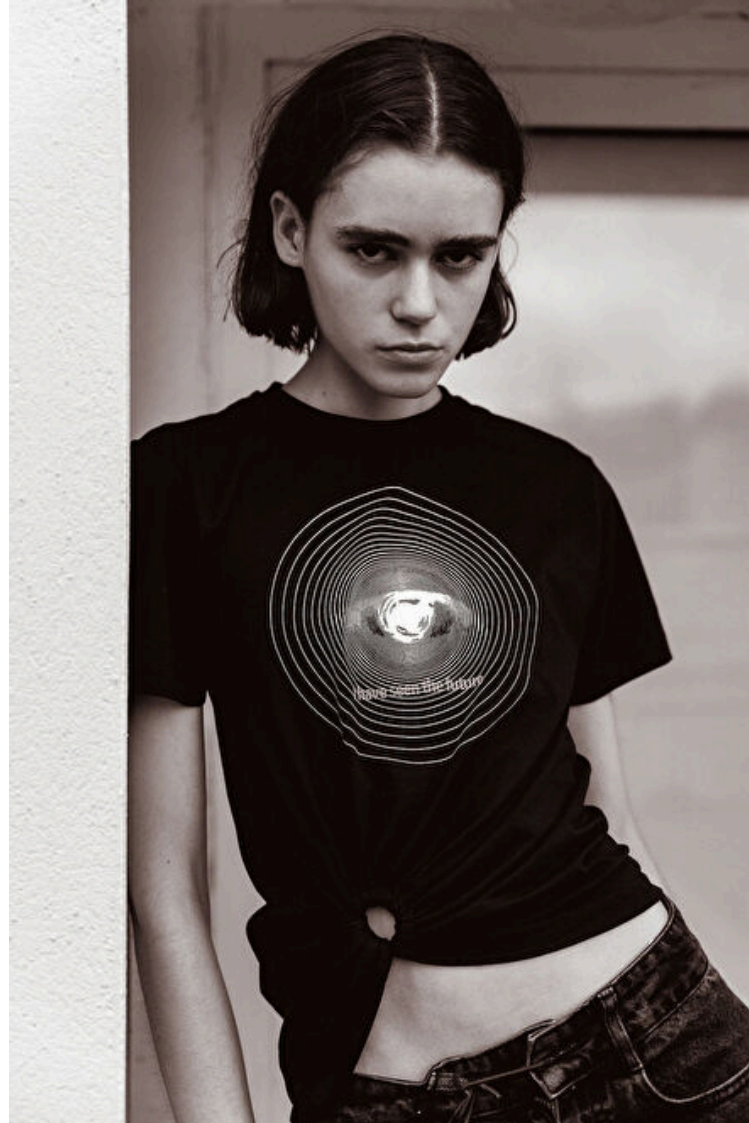

Select

MODEL MANAGEMENT

2nd floor, 77 ST. Martins Lane, London, WC2N 4AA, England, United Kingdom

Phone: +44 20 7299 1300 Fax: +44 20 7299 1385 Email: info@selectmodel.com Website: <https://www.selectmodel.com/>

Melissa McConnachie

Height 179cm / 5' 10.5"

Bust 77cm / 30.5"

Waist 62cm / 24.5"

Hips 86cm / 34"

Shoes EU/US/UK 41 / 9.5 / 8

Eyes Brown

Hair Brown

Cup B