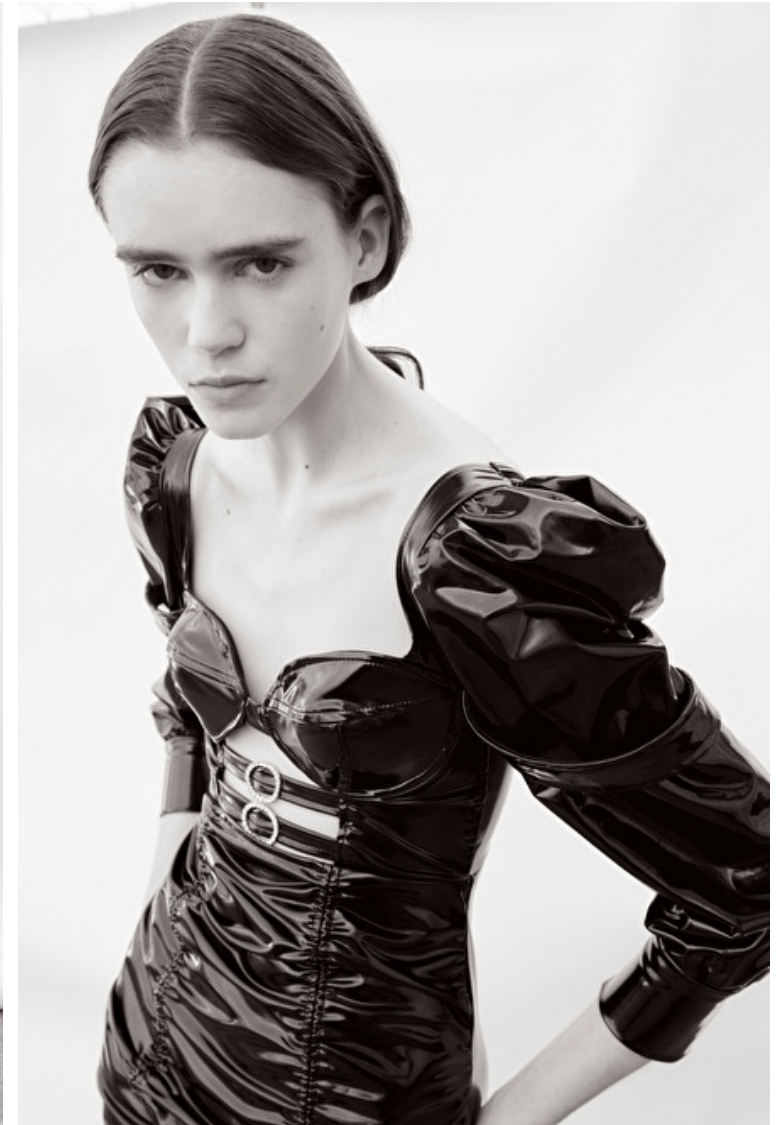

Select

MODEL MANAGEMENT

2nd floor, 77 ST. Martins Lane, London, WC2N 4AA, England, United Kingdom

Phone: +44 20 7299 1300 Fax: +44 20 7299 1385 Email: info@selectmodel.com Website: <https://www.selectmodel.com/>

Melissa McConnachie

Height 179cm / 5' 10.5"

Bust 77cm / 30.5"

Waist 62cm / 24.5"

Hips 86cm / 34"

Shoes EU/US/UK 41 / 9.5 / 8

Eyes Brown

Hair Brown

Cup B