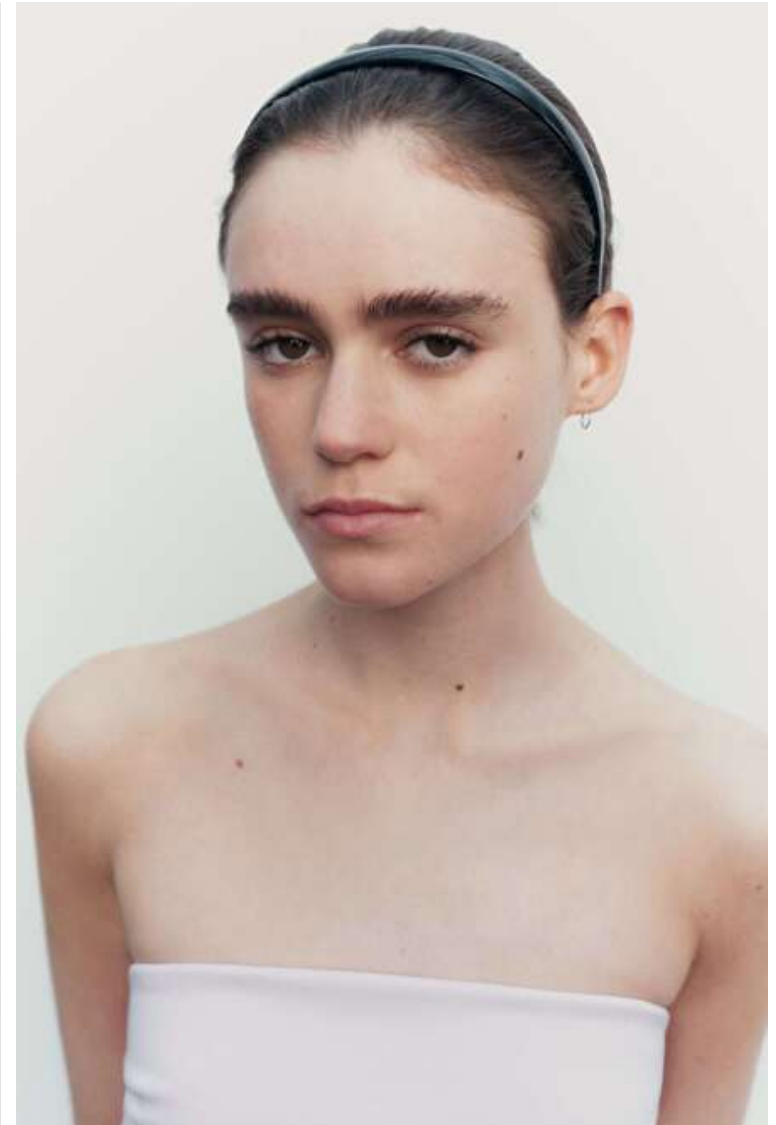

Melissa McConnachie

Height 179cm / 5' 10.5"

Bust 77cm / 30.5"

Waist 62cm / 24.5"

Hips 86cm / 34"

Shoes EU/US/UK 41 / 9.5 / 8

Eyes Brown

Hair Brown

Cup B