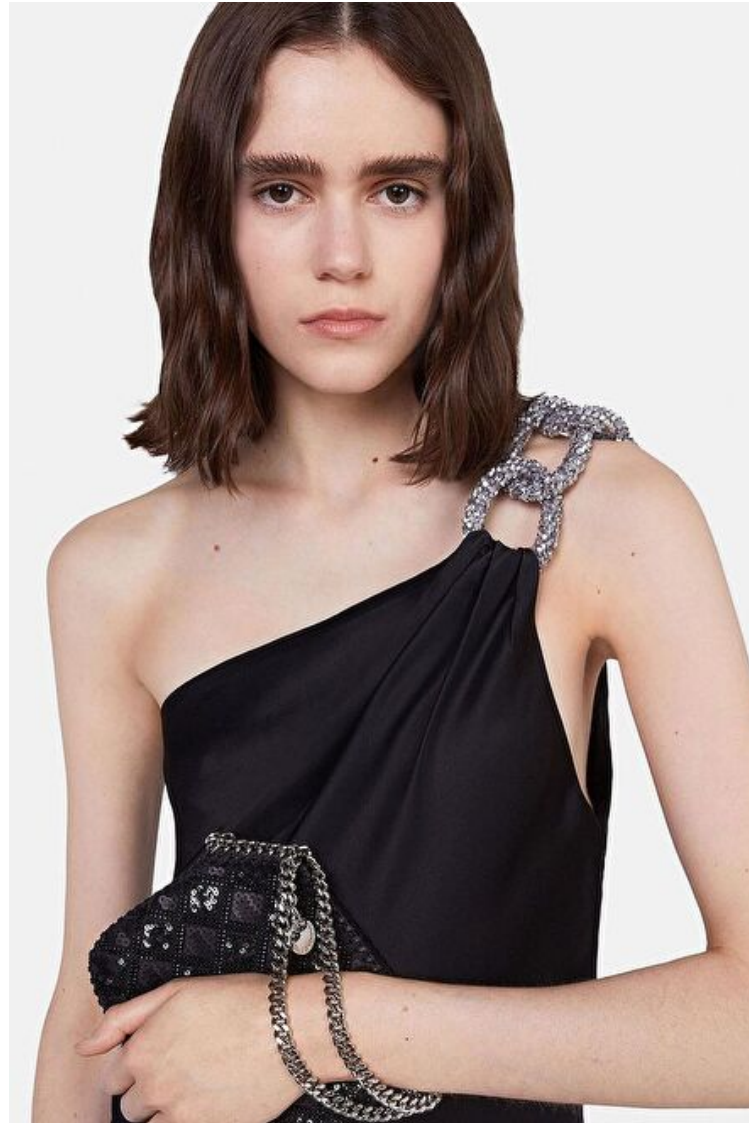

Select

MODEL MANAGEMENT

2nd floor, 77 ST. Martins Lane, London, WC2N 4AA, England, United Kingdom

Phone: +44 20 7299 1300 Fax: +44 20 7299 1385 Email: info@selectmodel.com Website: <https://www.selectmodel.com/>

Melissa McConnachie

Height 179cm / 5' 10.5"

Bust 77cm / 30.5"

Waist 62cm / 24.5"

Hips 86cm / 34"

Shoes EU/US/UK 41 / 9.5 / 8

Eyes Brown

Hair Brown

Cup B