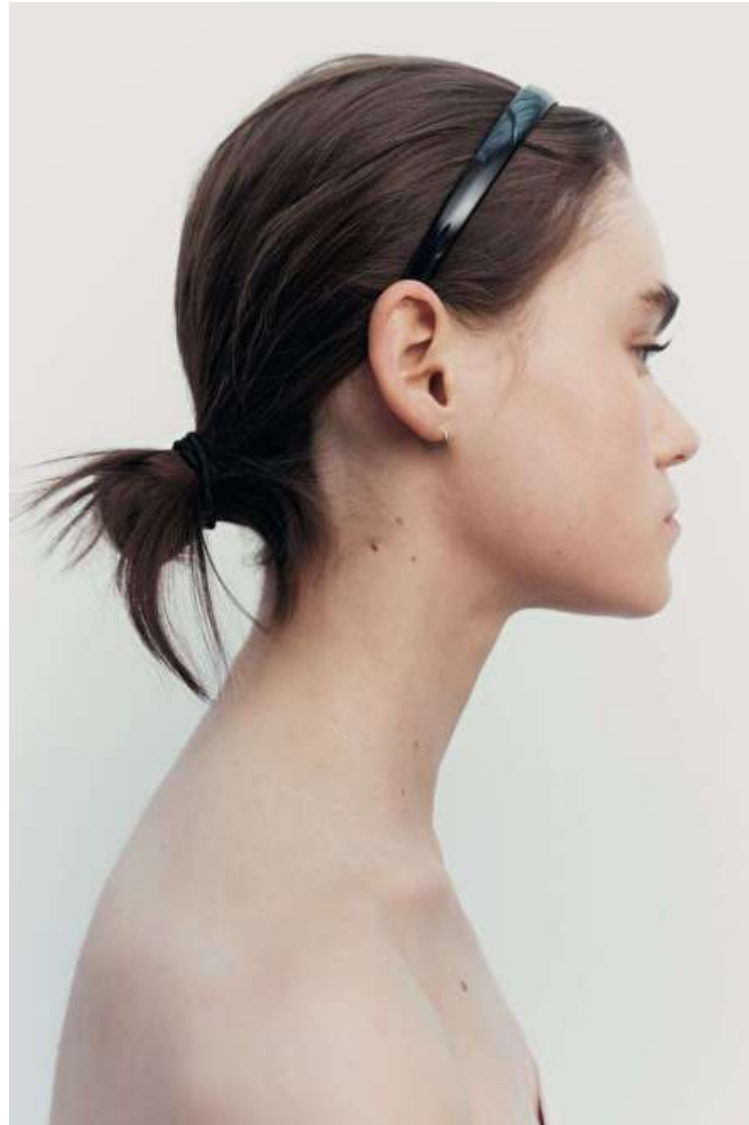

Melissa McConnachie

Height 179cm / 5' 10.5"

Bust 77cm / 30.5"

Waist 62cm / 24.5"

Hips 86cm / 34"

Shoes EU/US/UK 41 / 9.5 / 8

Eyes Brown

Hair Brown

Cup B