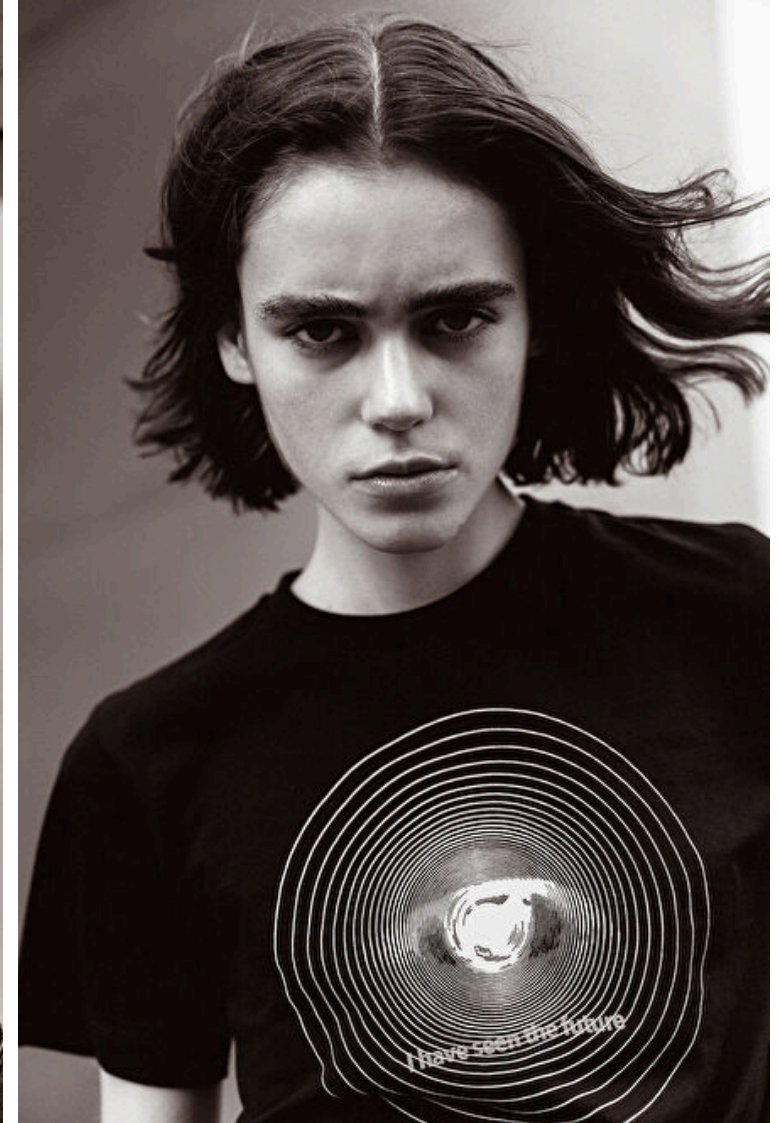

Select

MODEL MANAGEMENT

2nd floor, 77 ST. Martins Lane, London, WC2N 4AA, England, United Kingdom

Phone: +44 20 7299 1300 Fax: +44 20 7299 1385 Email: info@selectmodel.com Website: <https://www.selectmodel.com/>

Melissa McConnachie

Height 179cm / 5' 10.5"

Bust 77cm / 30.5"

Waist 62cm / 24.5"

Hips 86cm / 34"

Shoes EU/US/UK 41 / 9.5 / 8

Eyes Brown

Hair Brown

Cup B