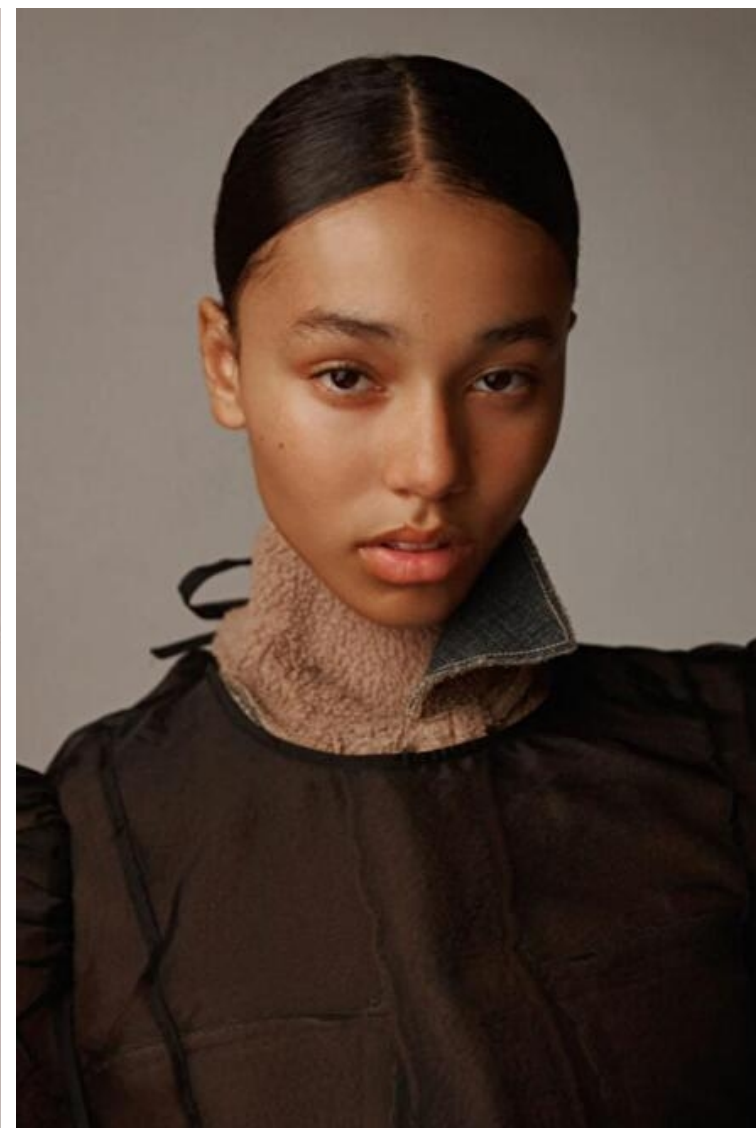

MIA SKYE JONES

Height 178cm / 5' 10.0"

Bust 76cm / 30"

Waist 61cm / 24"

Hips 86cm / 34"

Shoes EU/US/UK 41 / 9.5 / 8

Eyes Brown

Hair Dark brown