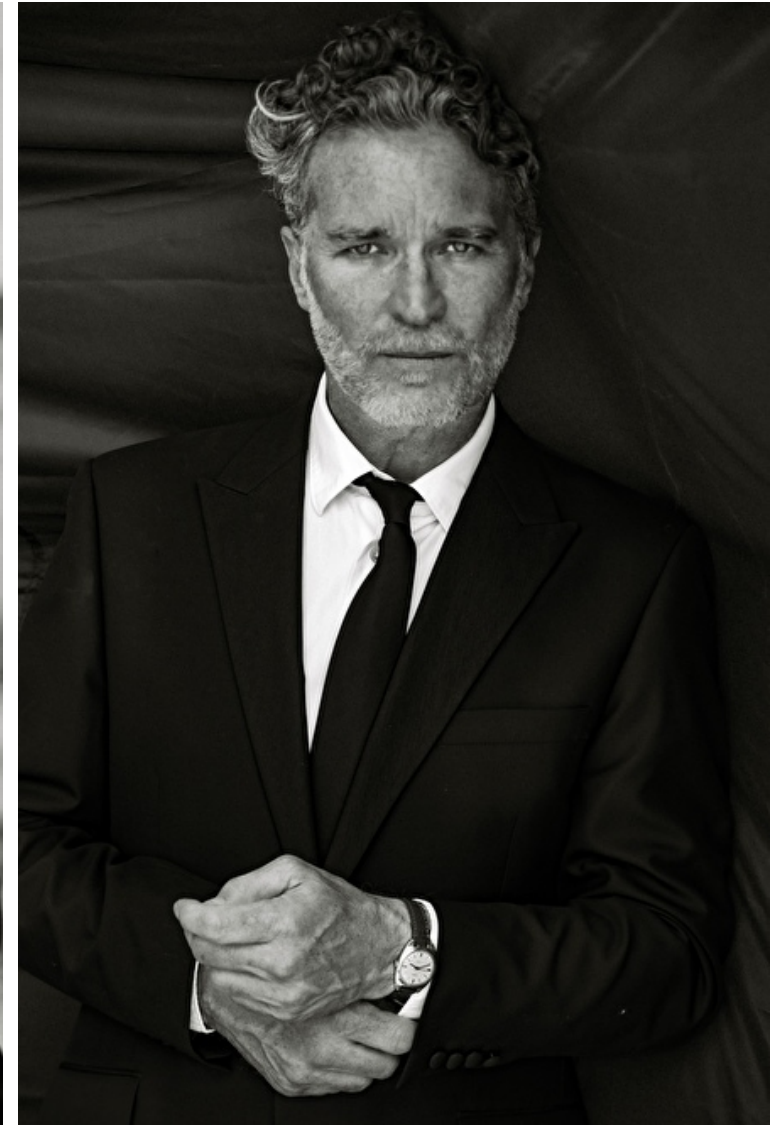

## MICHAEL REED

Height 186cm / 6' 1.0"

Chest 106cm / 41.5"

Waist 86cm / 34"

Shoes EU/US/UK 44.5 / 11.5 /  
10

Inseam 81cm / 32"

Hair Light brown

Eyes Blue