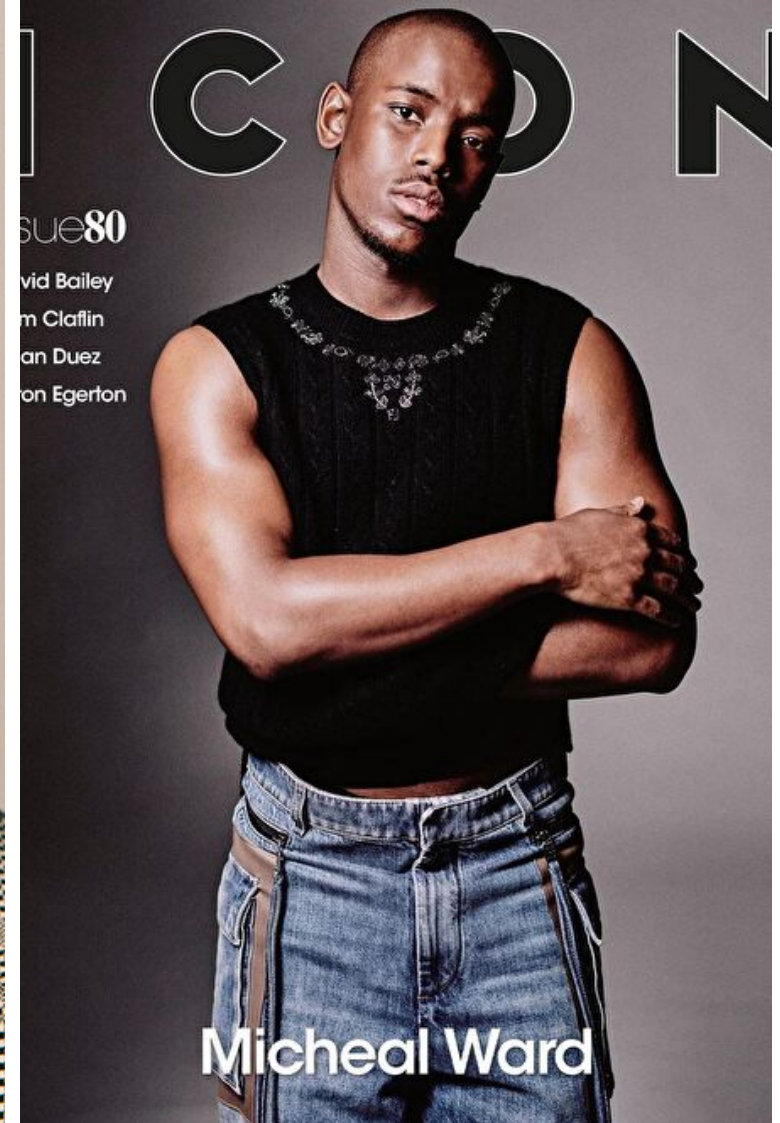

Select

MODEL MANAGEMENT

2nd floor, 77 ST. Martins Lane, London, WC2N 4AA, England, United Kingdom

Phone: +44 20 7299 1300 Fax: +44 20 7299 1385 Email: info@selectmodel.com Website: <https://www.selectmodel.com/>

Micheal Ward

Height 177cm / 5' 9.5"

Chest 96cm / 38"

Waist 84cm / 33"

Hips 106cm / 41.5"

Shoes EU/US/UK 42 / 9.5 / 8

Neck 39cm / 15.5"