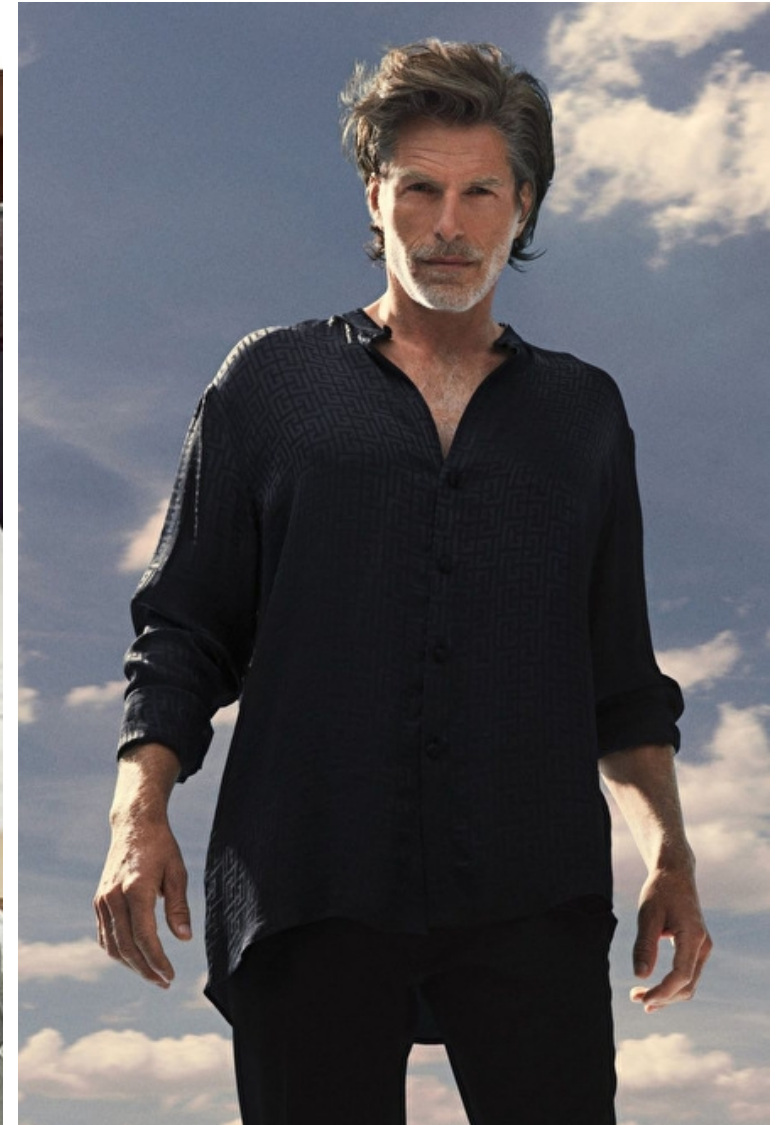

CORTEFIEL

MICHEL FRANCOEUR

Height 183cm / 6' 0.0"

Chest 101cm / 40"

Waist 81cm / 32"

Shoes EU/US/UK 44.5 / 11.5 /
10

Inseam 79cm / 31"

Suit size 50cm / 40"

Suit cut Regular

Neck 38cm / 15"

Hair Dark blond

Hair length 4

Eyes Blue green