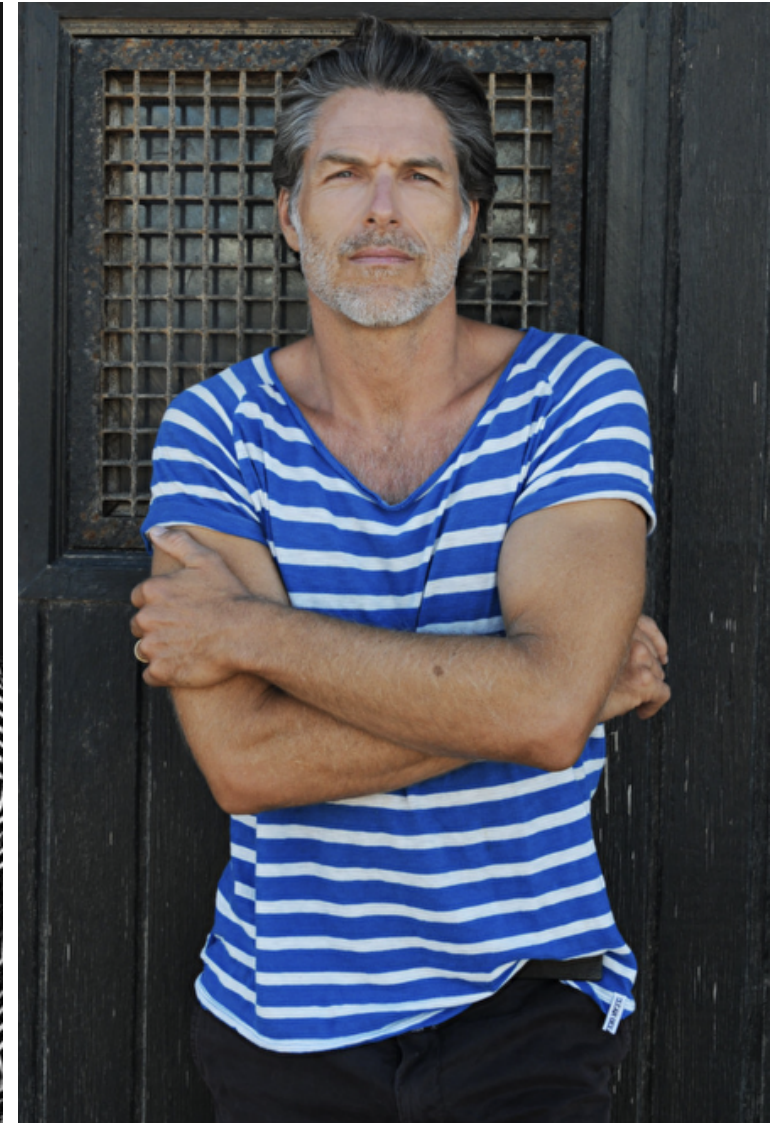

Shoes EU/US/UK 44.5 / 11.5 /
10

Inseam 79cm / 31"

Suit size 50cm / 40"

Suit cut Regular

Neck 38cm / 15"

Hair Dark blond

Hair length 4

Eyes Blue green