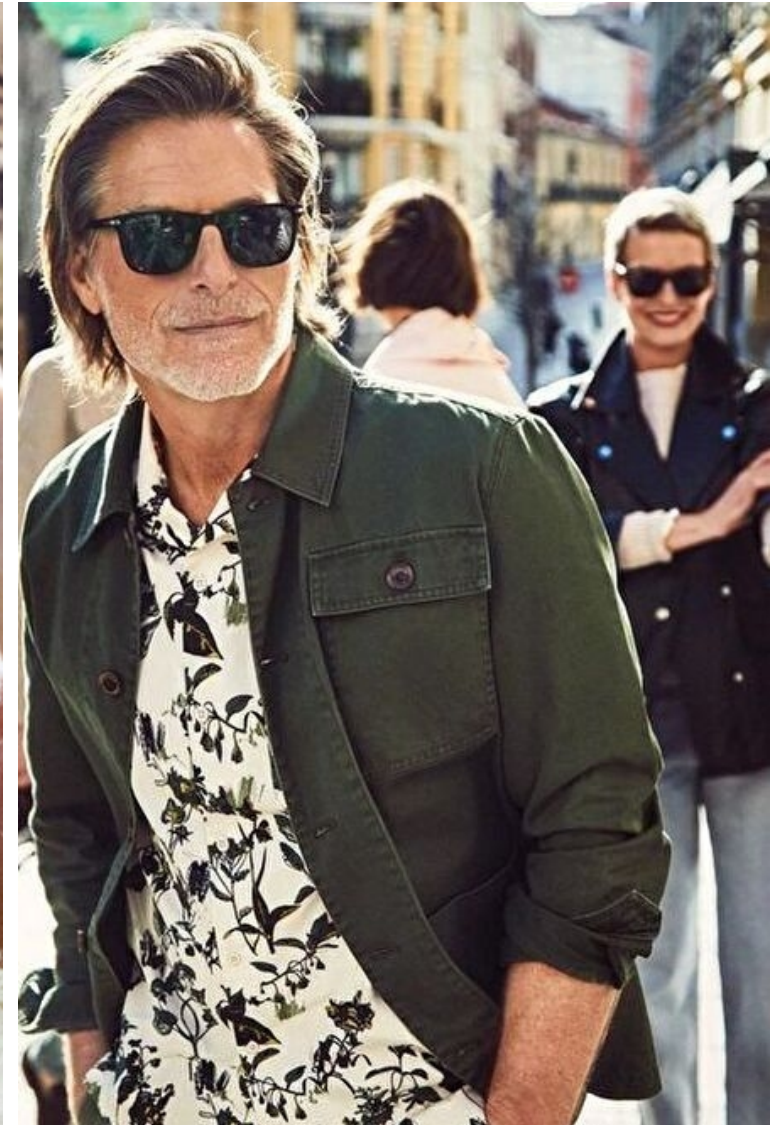

Shoes EU/US/UK 44.5 / 11.5 /
10

Inseam 79cm / 31"

Suit size 50cm / 40"

Suit cut Regular

Neck 38cm / 15"

Hair Dark blond

Hair length 4

Eyes Blue green