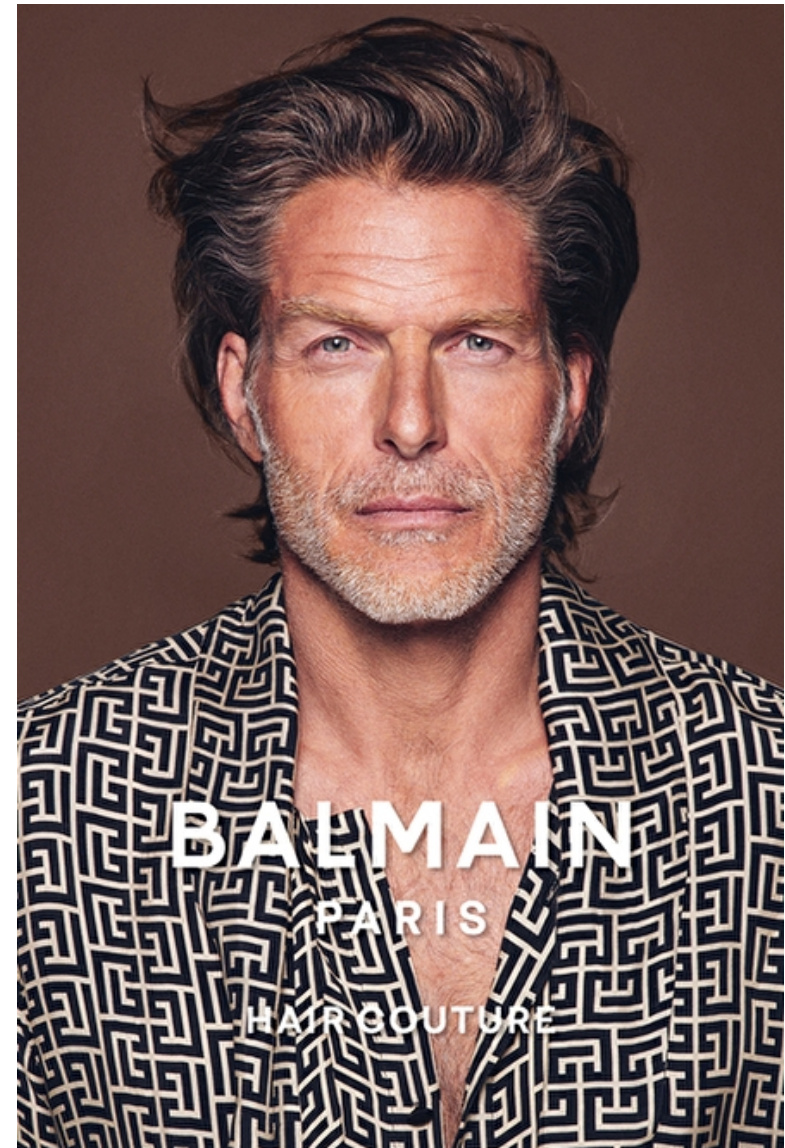

MICHEL FRANCOEUR

Height 183cm / 6' 0.0"

Chest 101cm / 40"

Waist 81cm / 32"

Shoes EU/US/UK 44.5 / 11.5 / 10

Inseam 79cm / 31"

Suit size 50cm / 40"

Suit cut Regular

Neck 38cm / 15"

Hair Dark blond

Hair length 4

Eyes Blue green