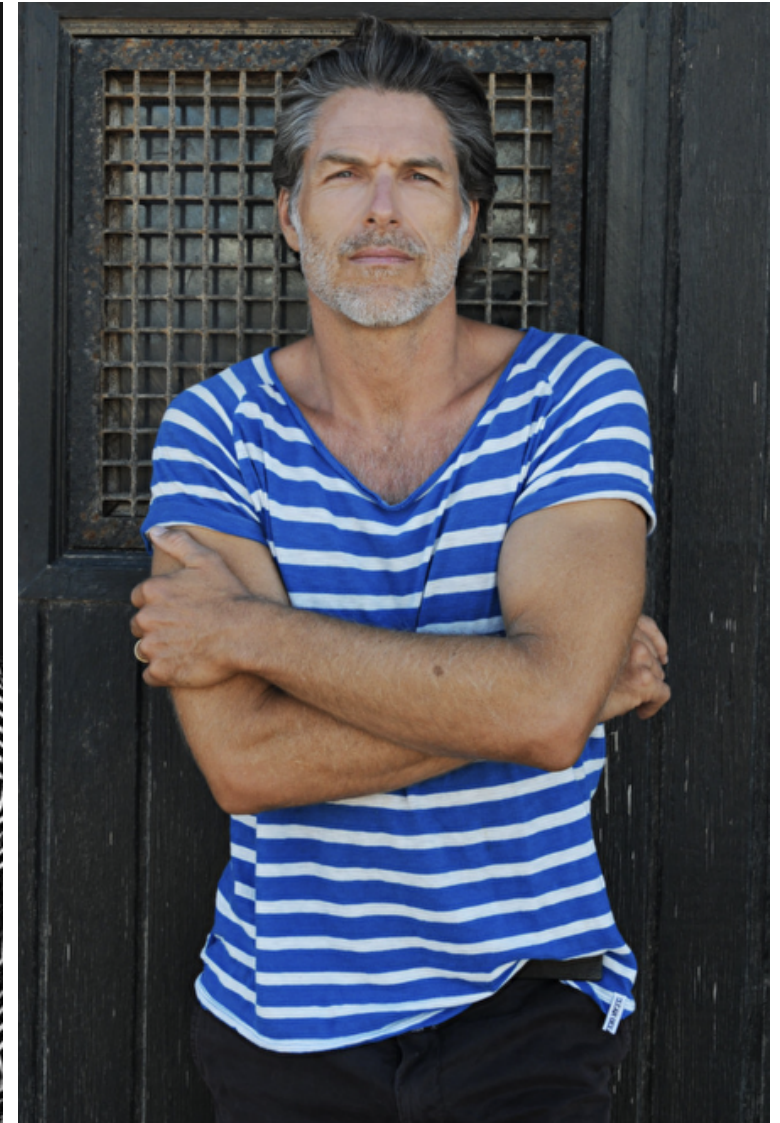

MICHEL FRANCOEUR

Height 183cm / 6' 0.0"

Chest 101cm / 40"

Waist 81cm / 32"

Shoes EU/US/UK 44.5 / 11.5 /
10

Inseam 79cm / 31"

Suit size 50cm / 40"

Suit cut Regular

Neck 38cm / 15"

Hair Dark blond

Hair length 4

Eyes Blue green