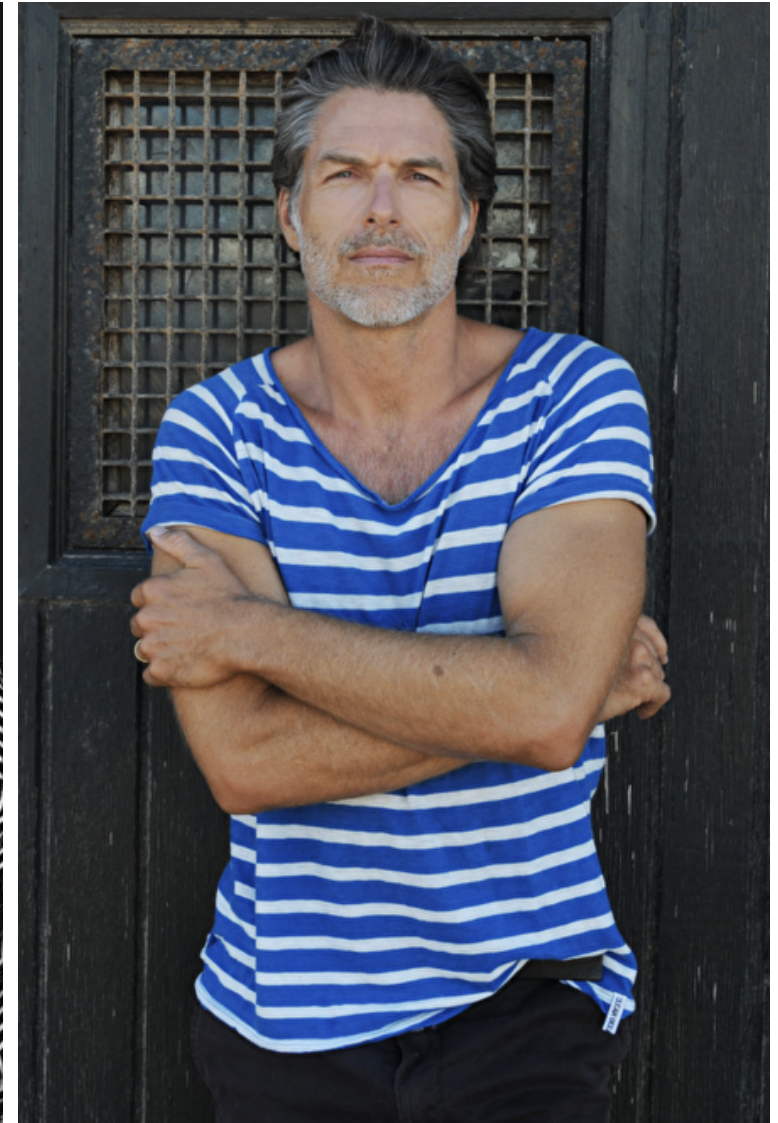

MICHEL FRANCOEUR

Height 183cm / 6' 0.0"

Chest 101cm / 40"

Waist 81cm / 32"

Shoes EU/US/UK 44.5 / 11.5 /
10

Inseam 79cm / 31"

Suit size 50cm / 40"

Suit cut Regular

Neck 38cm / 15"

Hair Dark blond

Hair length 4

Eyes Blue green