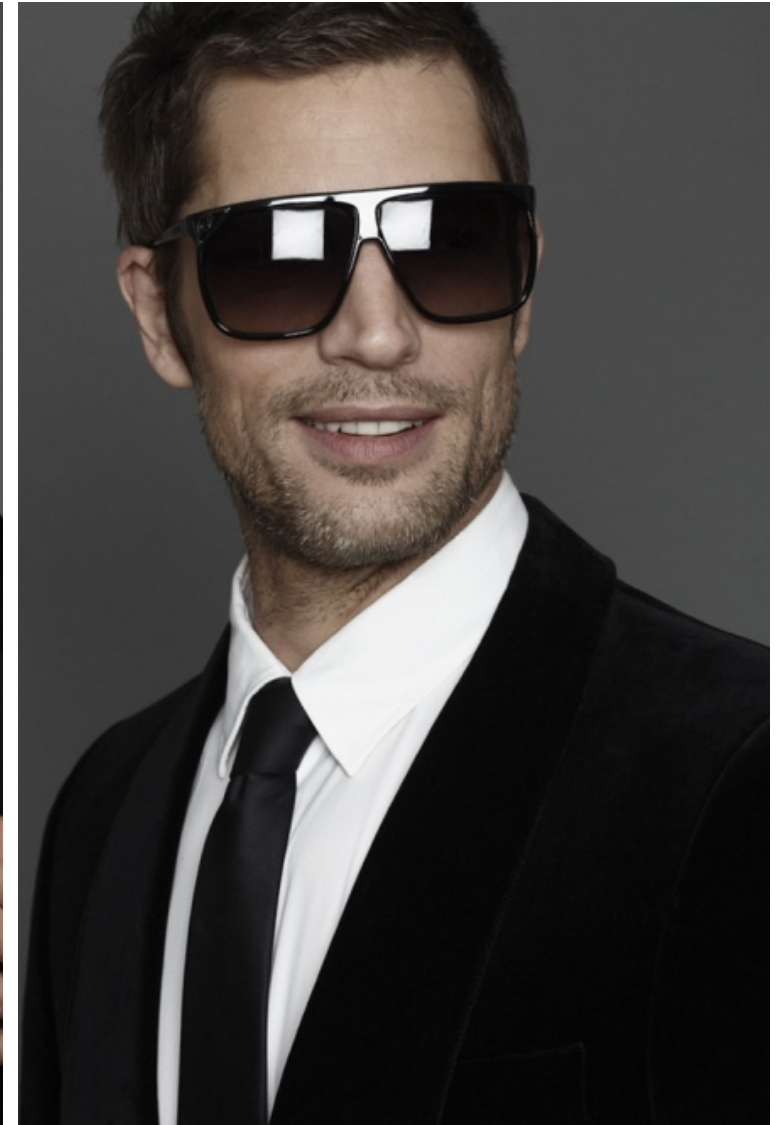

Shoes EU/US/UK 44.5 / 11.5 /
10

Inseam 84cm / 33"

Suit size 50cm / 40"

Suit cut Regular

Neck 39cm / 15.5"

Hair Light brown

Hair length 4

Eyes Blue