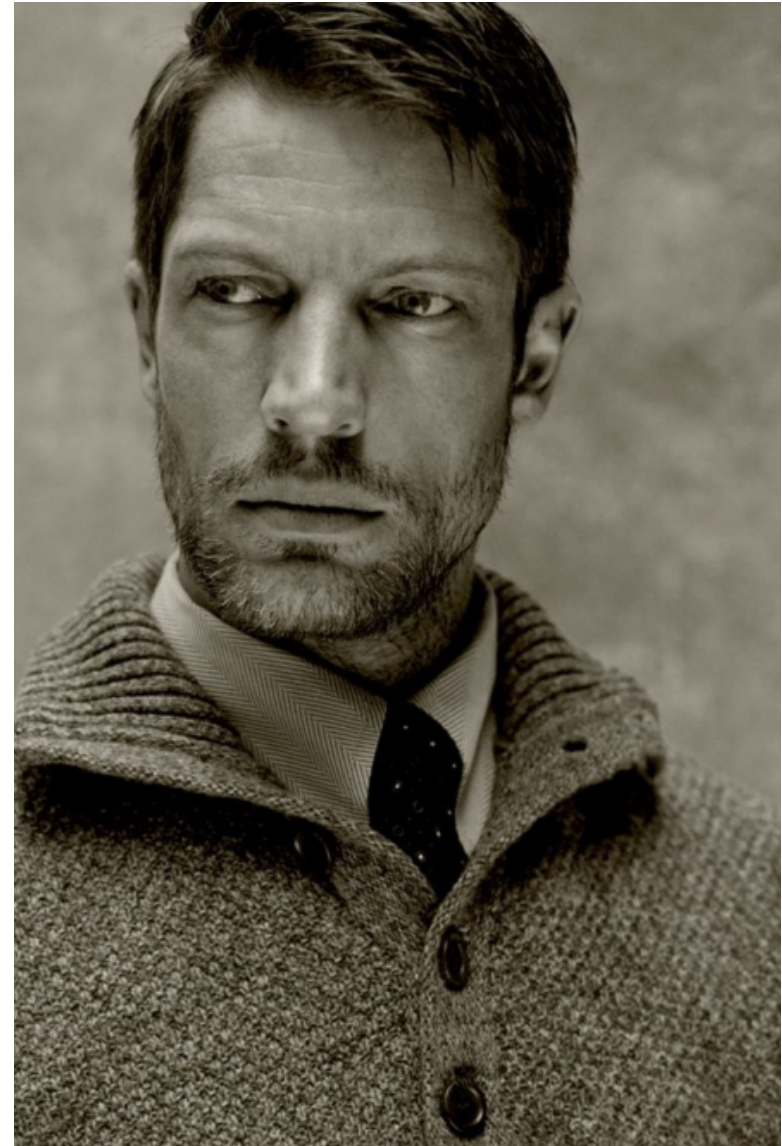

MICKEY HARDT

Height 181cm / 5' 11.5"

Chest 97cm / 38"

Waist 76cm / 30"

Shoes EU/US/UK 44.5 / 11.5 / 10

Inseam 84cm / 33"

Suit size 50cm / 40"

Suit cut Regular

Neck 39cm / 15.5"

Hair Light brown

Hair length 4

Eyes Blue