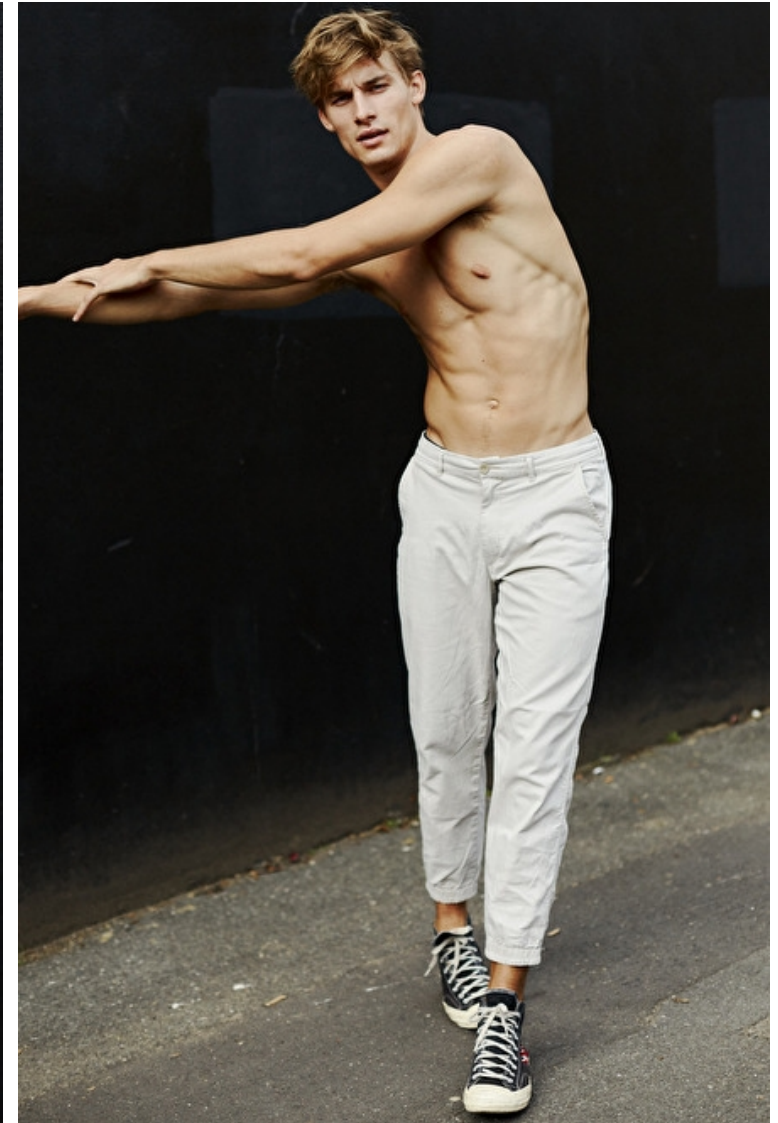

Select

MODEL MANAGEMENT

2nd floor, 77 ST. Martins Lane (entrance on Cranbourn Street) , London, WC2N 4AA, England, United Kingdom
Phone: +44 (0) 20 7299 1322 **Fax:** +44 (0) 20 7299 1386 **Email:** info@selectmodel.com **Website:** https://www.selectmodel.com/

MIKKEL

Height 189cm / 6' 2.5"

Chest 103cm / 40.5"

Waist 82cm / 32.5"

Shoes EU/US/UK 45.5 / 12.5 /
10.5

Neck 38cm / 15"

Hair Blond

Eyes Blue

Size EU/US 45

Hips 101cm / 40"

Inseam 86cm / 34"