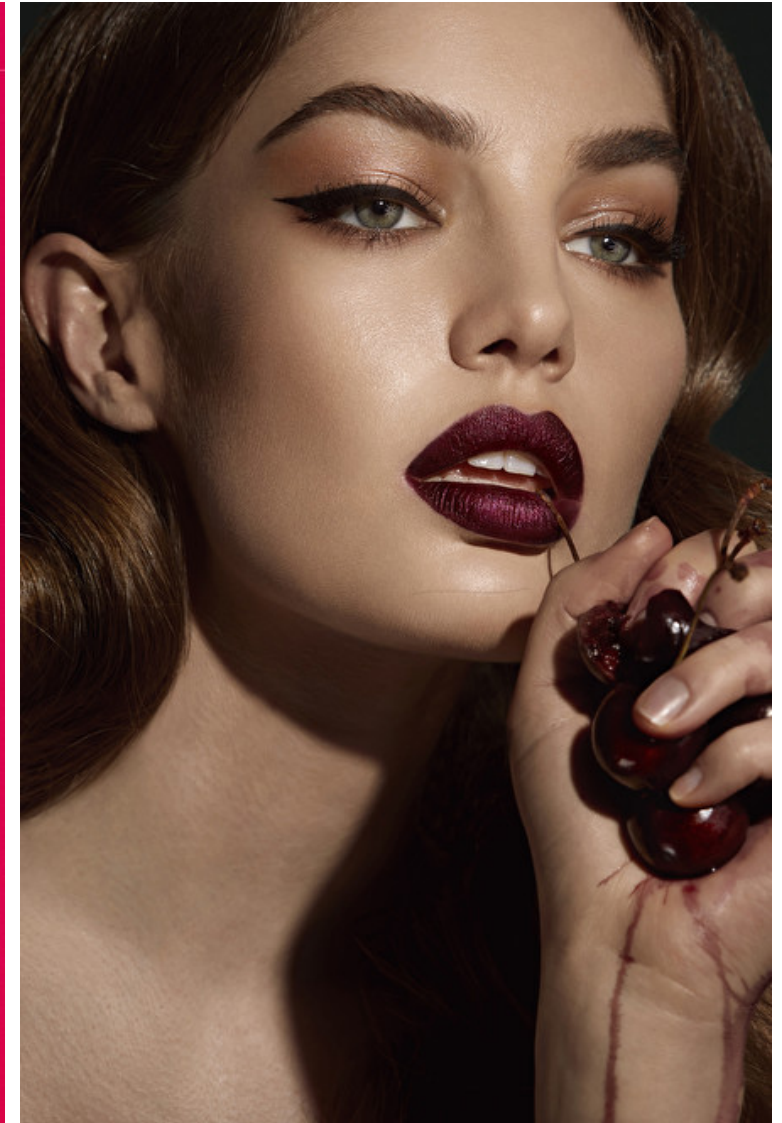

Bust 81cm / 32"

Cup C

Hips 93cm / 36.5"

Waist 62cm / 24.5"

Shoes EU/US/UK 39 / 8 / 6

Hair Light brown

Hair length 8

Eyes Blue