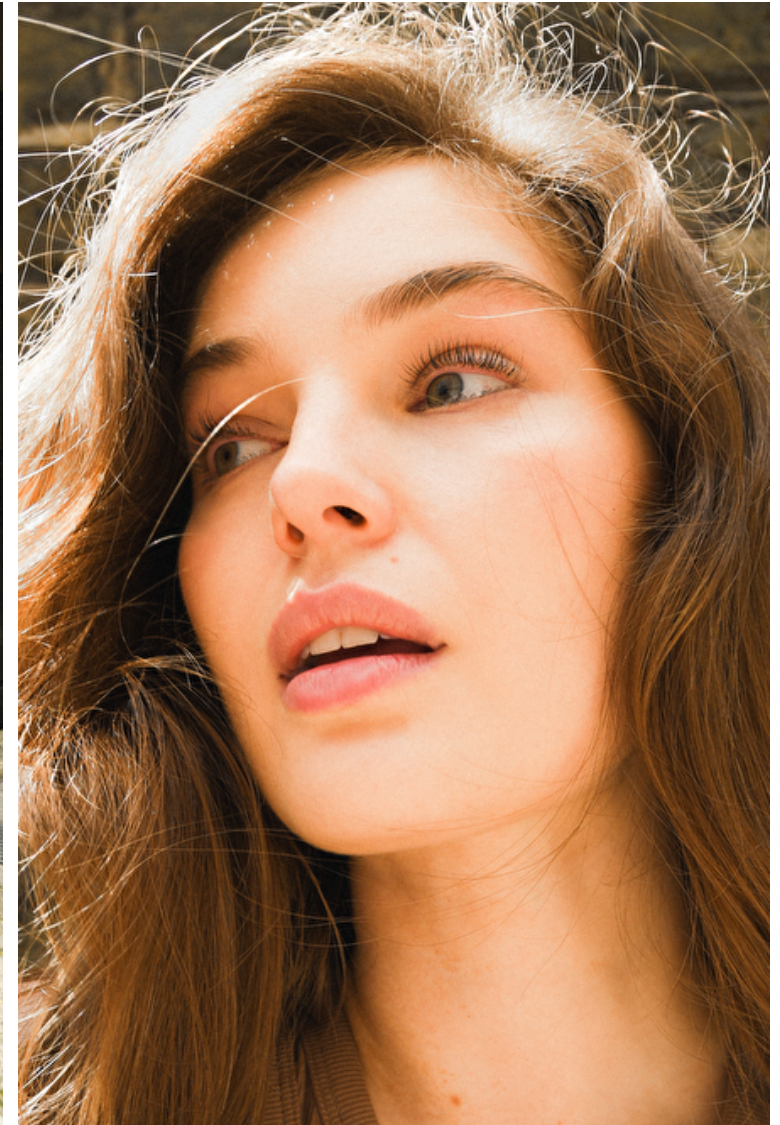

Select

MODEL MANAGEMENT

2nd floor, 77 St. Martins Lane, London, WC2N 4AA, England, United Kingdom

Phone: +44 20 7299 1300 Fax: +44 20 7299 1385 Email: info@selectmodel.com Website: <https://www.selectmodel.com/>

MILLIE ROSE LOGGIE

Height 174cm / 5' 8.5"

Bust 81cm / 32"

Cup C

Hips 93cm / 36.5"

Waist 62cm / 24.5"

Shoes EU/US/UK 39 / 8 / 6

Hair Light brown

Hair length 8

Eyes Blue