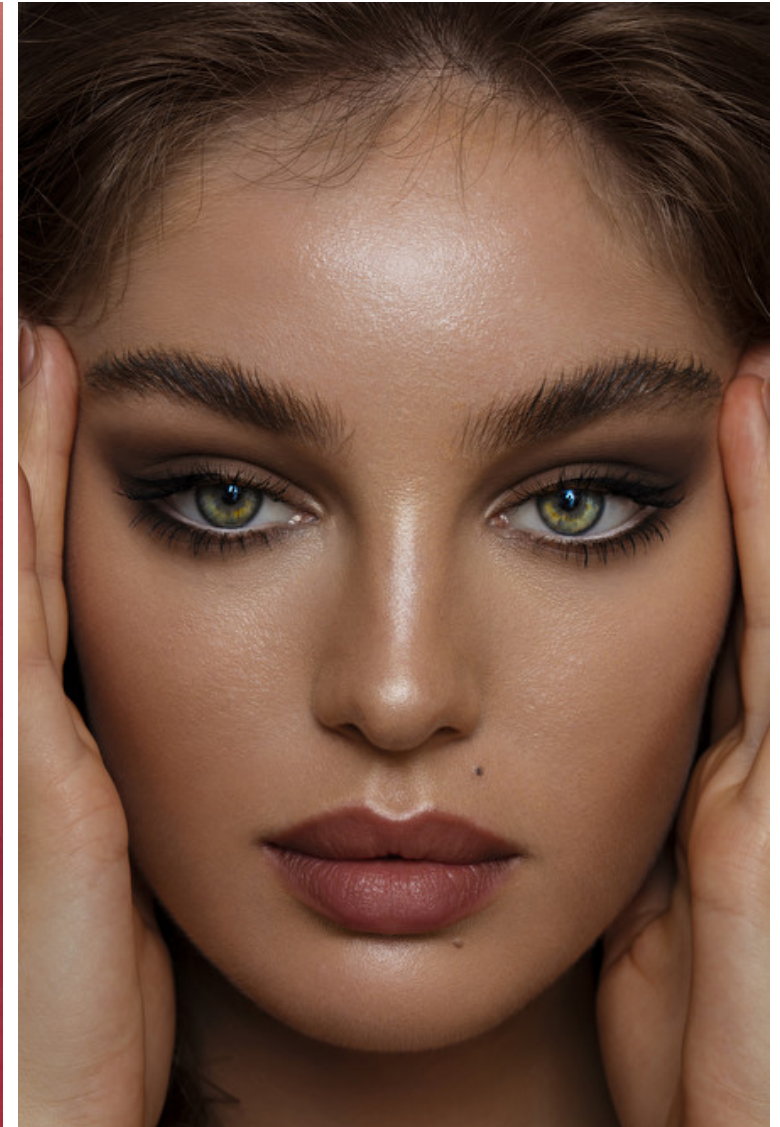

Hips 93cm / 36.5"

Waist 62cm / 24.5"

Shoes EU/US/UK 39 / 8 / 6

Hair Light brown

Hair length 8

Eyes Blue

MILLIE ROSE LOGGIE

Height 174cm / 5' 8.5"