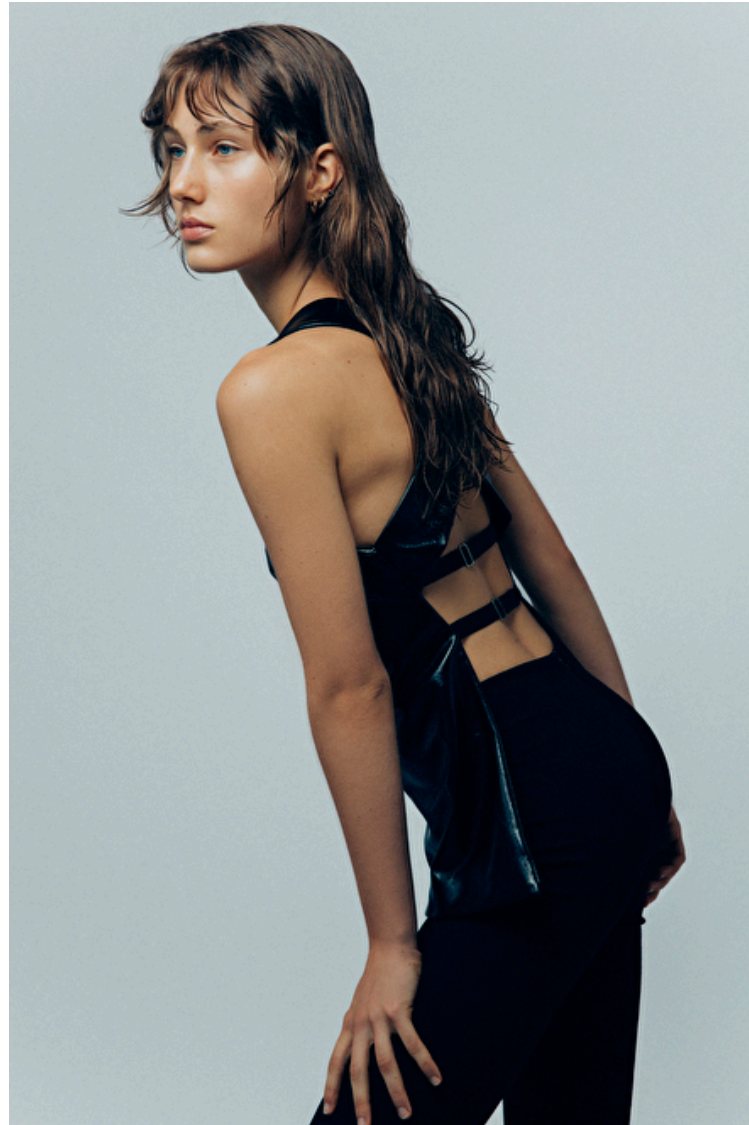

## Mirella Fall

Height 178cm / 5' 10.0"

Bust 80cm / 31.5"

Waist 64cm / 25"

Hips 88cm / 34.5"

Shoes EU/US/UK 37 / 6.5 / 4

Eyes Blue

Hair Brown