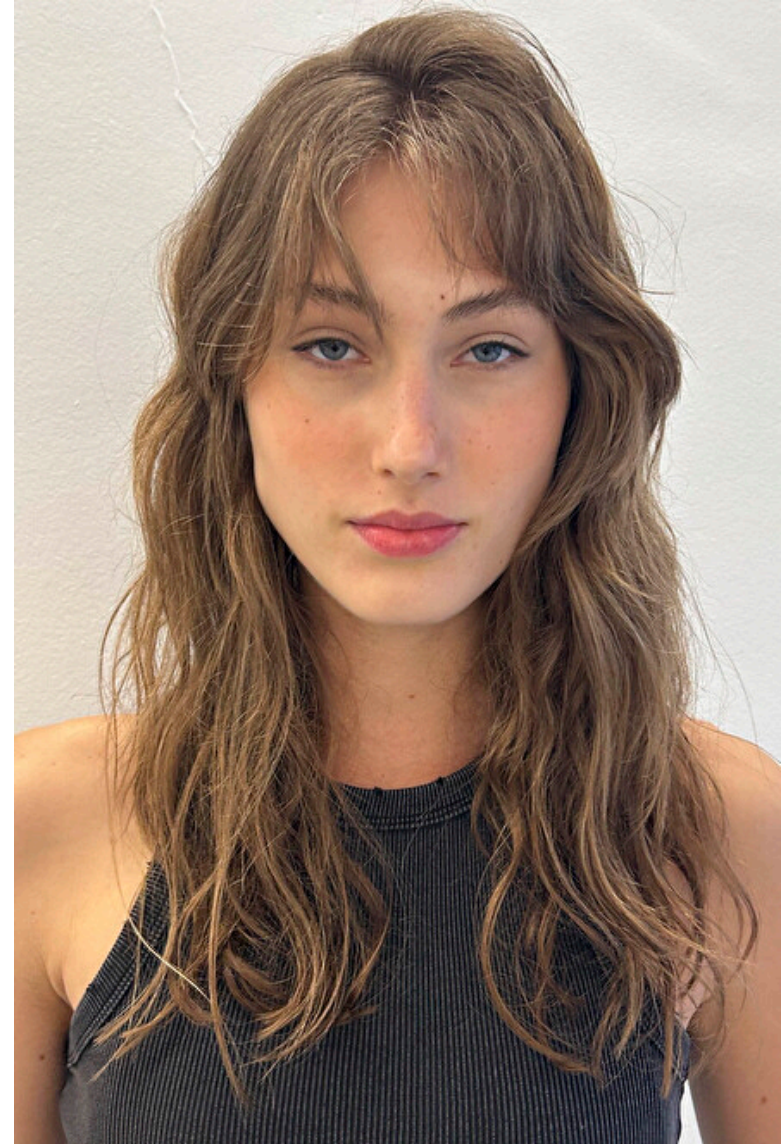

Mirella Fall

Height 177cm / 5' 9.5"

Bust 80cm / 31.5"

Waist 64cm / 25"

Hips 89cm / 35"

Shoes EU/US/UK 37 / 6.5 / 4

Eyes Blue

Hair Blond