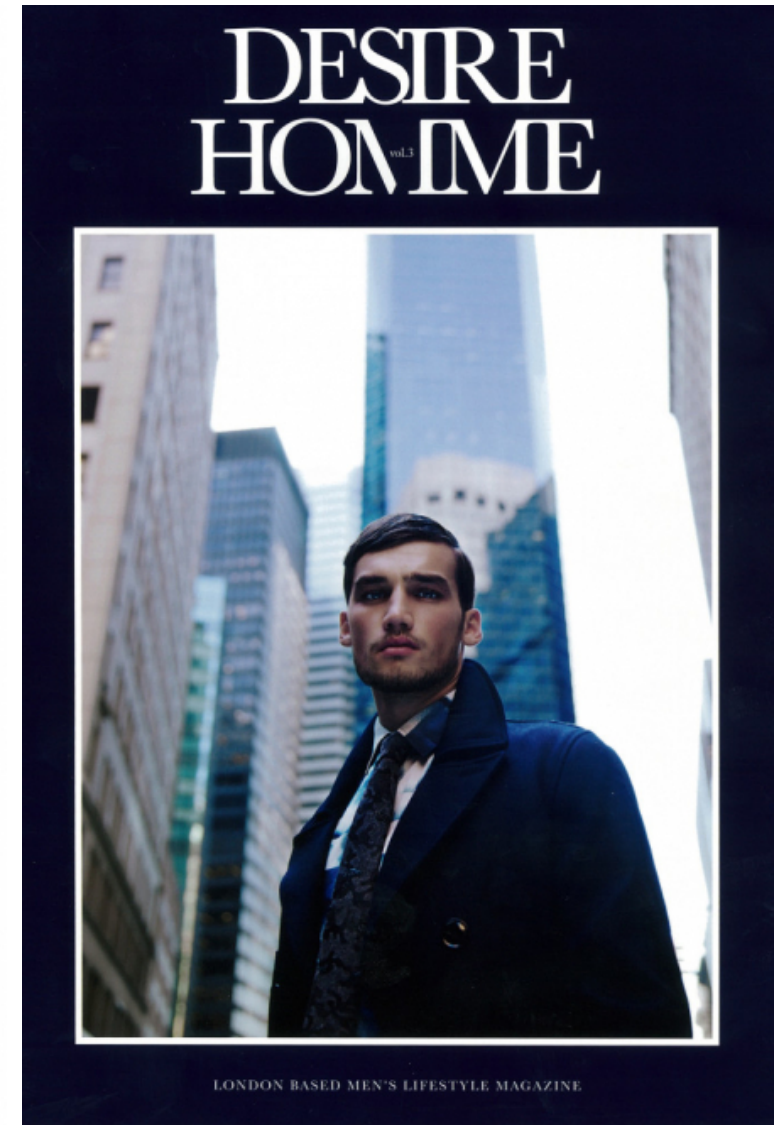

Neck 38cm / 15"

Hair Brown

Hair length 5

Eyes Blue

REFLEX HOMME

full look HERMES

Select

MODEL MANAGEMENT