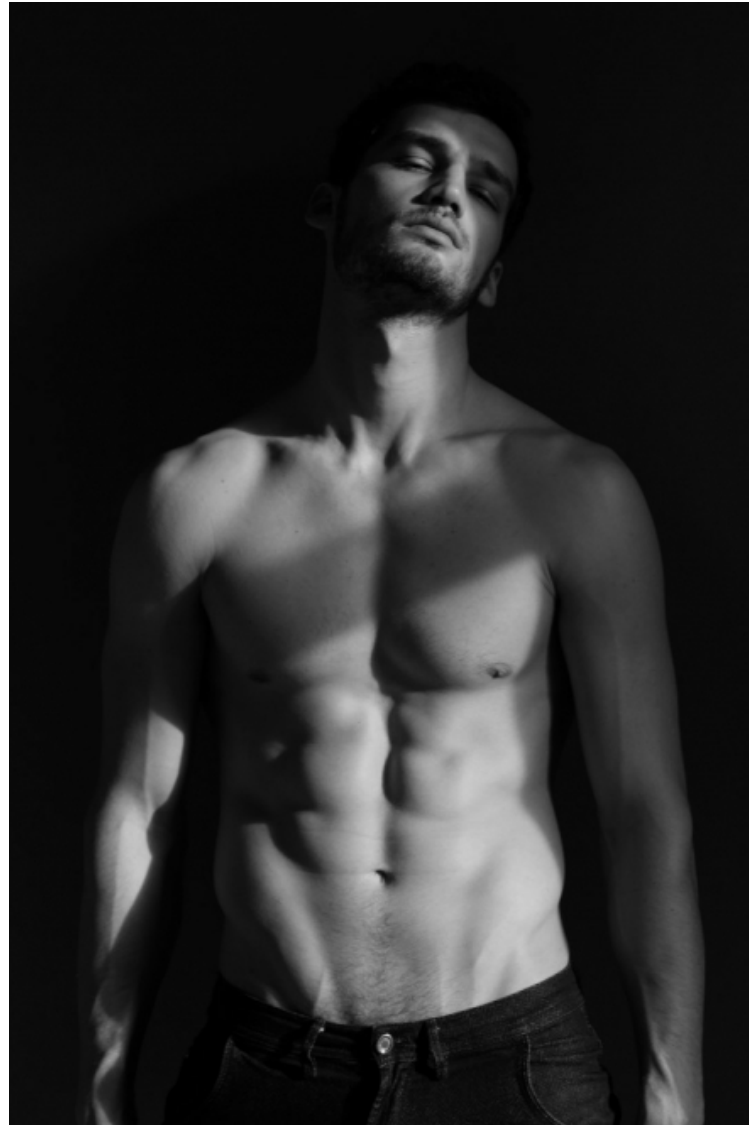

Select

MODEL MANAGEMENT

2nd floor, 77 ST. Martins Lane (entrance on Cranbourn Street) , London, WC2N 4AA, England, United Kingdom
Phone: +44 (0) 20 7299 1322 **Fax:** +44 (0) 20 7299 1386 **Email:** info@selectmodel.com **Website:** https://www.selectmodel.com/

MISA

Height 184cm / 6' 0.5"

Chest 96cm / 38"

Waist 76cm / 30"

Shoes EU/US/UK 45 / 12 / 10.5

Inseam 76cm / 30"

Suit size 48cm / 38"

Suit cut Regular

Neck 38cm / 15"

Hair Brown

Hair length 5

Eyes Blue