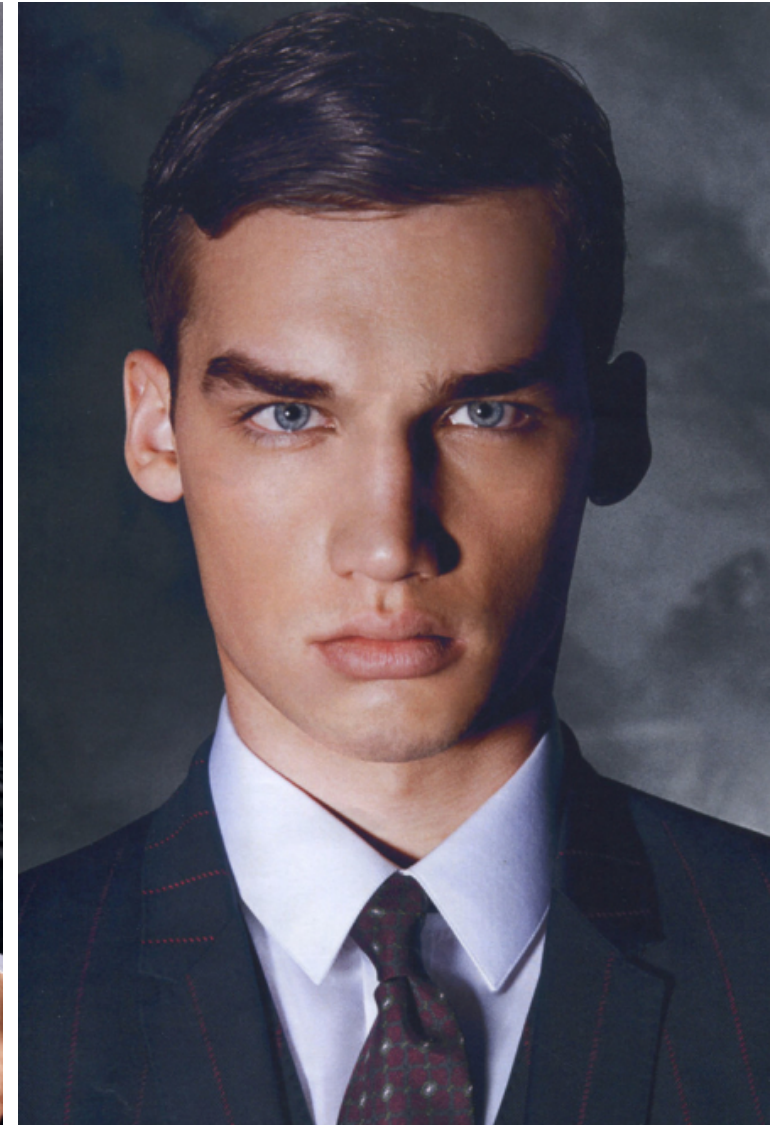

Select

MODEL MANAGEMENT

2nd floor, 77 ST. Martins Lane (entrance on Cranbourn Street) , London, WC2N 4AA, England, United Kingdom
Phone: +44 (0) 20 7299 1322 **Fax:** +44 (0) 20 7299 1386 **Email:** info@selectmodel.com **Website:** https://www.selectmodel.com/

MISA

Height 184cm / 6' 0.5"

Chest 96cm / 38"

Waist 76cm / 30"

Shoes EU/US/UK 45 / 12 / 10.5

Inseam 76cm / 30"

Suit size 48cm / 38"

Suit cut Regular

Neck 38cm / 15"

Hair Brown

Hair length 5

Eyes Blue