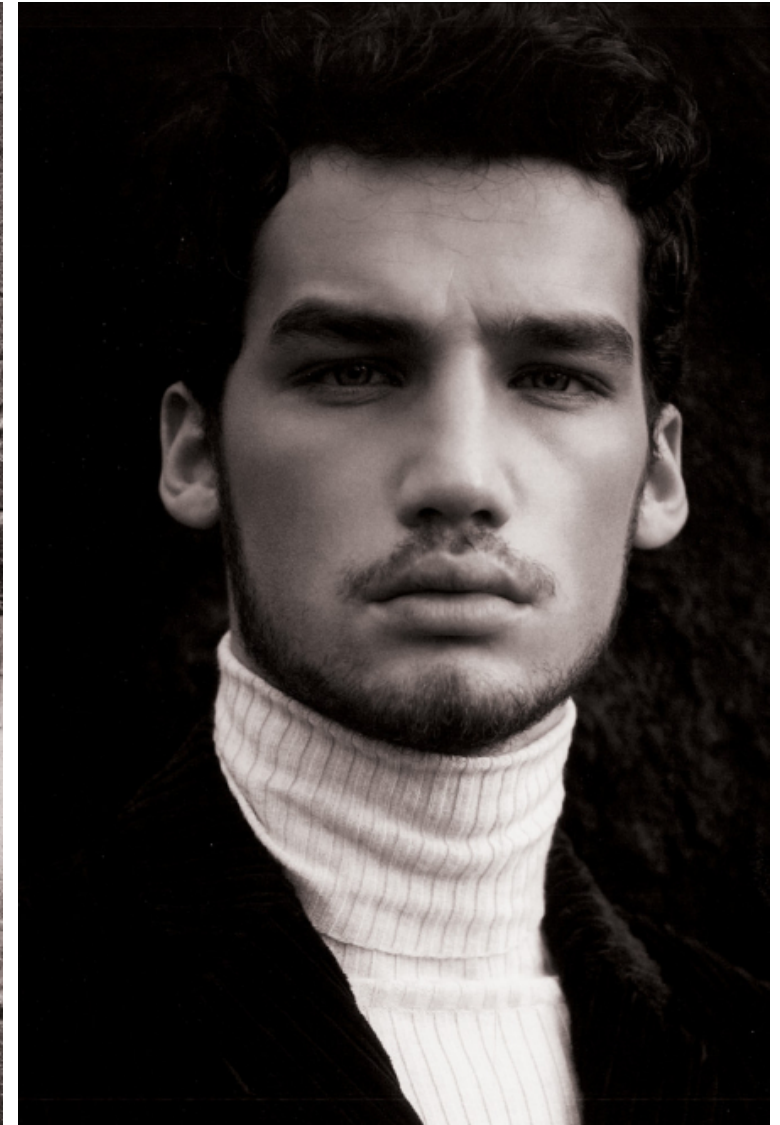

Select

MODEL MANAGEMENT

2nd floor, 77 ST. Martins Lane (entrance on Cranbourn Street) , London, WC2N 4AA, England, United Kingdom
Phone: +44 (0) 20 7299 1322 **Fax:** +44 (0) 20 7299 1386 **Email:** info@selectmodel.com **Website:** https://www.selectmodel.com/

MISA

Height 184cm / 6' 0.5"

Chest 96cm / 38"

Waist 76cm / 30"

Shoes EU/US/UK 45 / 12 / 10.5

Inseam 76cm / 30"

Suit size 48cm / 38"

Suit cut Regular

Neck 38cm / 15"

Hair Brown

Hair length 5

Eyes Blue