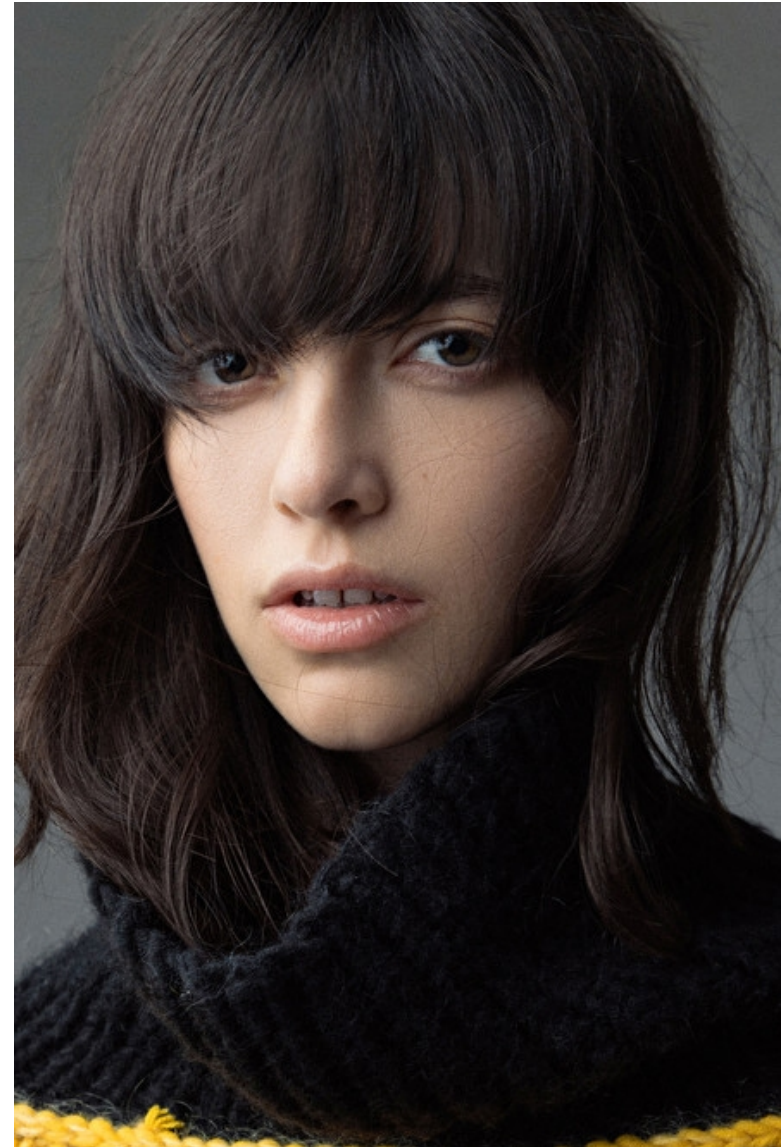

Select

MODEL MANAGEMENT

2nd floor, 77 ST. Martins Lane, London, 00000, England, United Kingdom
Phone: +44 20 7299 1300 **Fax:** +44 20 7299 1385 **Email:** info@selectmodel.com **Website:** https://www.selectmodel.com/

MITCH

Height 176cm / 5' 9.5"

Bust 76cm / 30"

Cup A

Hips 91cm / 36"

Waist 65cm / 25.5"

Shoes EU/US/UK 38 / 7.5 / 5

Hair Dark brown

Eyes Hazel