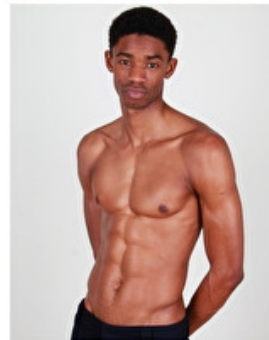

MONTELL

Height 188cm / 6' 2.0"

Chest 96cm / 38"

Waist 74cm / 29"

Shoes EU/US/UK 43.5 / 10.5 / 9

Inseam 86cm / 34"

Hair Dark brown

Hips 78cm / 30.5"

Neck 37cm / 14.5"

Sleeve 66cm / 26"

Select
MODEL MANAGEMENT

MONTELL

Height 6'2/188   Waist 29/74
Chest 37 5/95   Collar 14 5/37

Hair Dark Brown   Inside Leg 34/86
Eyes Dark Brown   Shoes 9/43.5