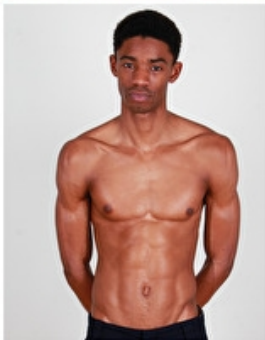

MONTELL

Height 188cm / 6' 2.0"

Chest 96cm / 38"

Waist 74cm / 29"

Shoes EU/US/UK 43.5 / 10.5 / 9

Inseam 86cm / 34"

Hair Dark brown

Hips 78cm / 30.5"

Neck 37cm / 14.5"

Sleeve 66cm / 26"

Select
MODEL MANAGEMENT

MONTELL

Height 6'2/188   Waist 29/74
Chest 37 5/95   Collar 14 5/37

Hair Dark Brown   Inside Leg 34/86
Eyes Dark Brown   Shoes 9/43.5