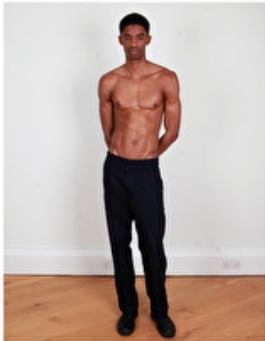

MONTELL

Height 188cm / 6' 2.0"

Chest 96cm / 38"

Waist 74cm / 29"

Shoes EU/US/UK 43.5 / 10.5 / 9

Inseam 86cm / 34"

Hair Dark brown

Hips 78cm / 30.5"

Neck 37cm / 14.5"

Sleeve 66cm / 26"

Select
MODEL MANAGEMENT

MONTELL

Height 6'2/188   Waist 29/74
Chest 37 5/95   Collar 14 5/37

Hair Dark Brown   Inside Leg 34/86
Eyes Dark Brown   Shoes 9/43.5