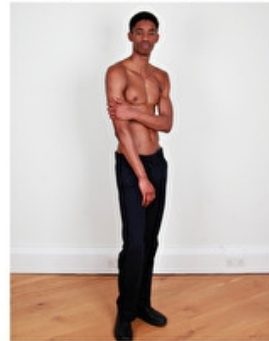

MONTELL

Height 188cm / 6' 2.0"

Chest 96cm / 38"

Waist 74cm / 29"

Shoes EU/US/UK 43.5 / 10.5 / 9

Inseam 86cm / 34"

Hair Dark brown

Hips 78cm / 30.5"

Neck 37cm / 14.5"

Sleeve 66cm / 26"

Select
MODEL MANAGEMENT

MONTELL

Height 6'2/188   Waist 29/74
Chest 37 5/95   Collar 14 5/37

Hair Dark Brown   Inside Leg 34/86
Eyes Dark Brown   Shoes 9/43.5