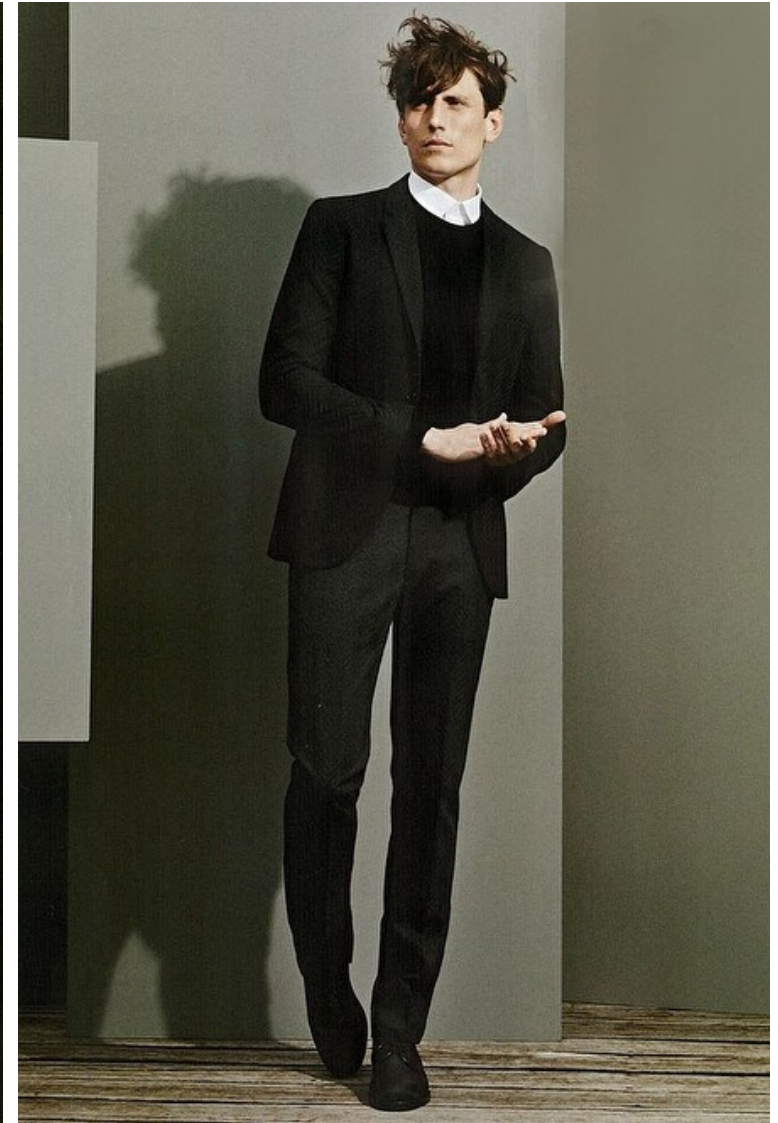

Shoes EU/US/UK 45.5 / 12.5 /
10.5

Inseam 91cm / 36"

Suit size 50cm / 40"

Suit cut Long

Neck 38cm / 15"

Hair Light brown

Hair length 4

Eyes Hazel