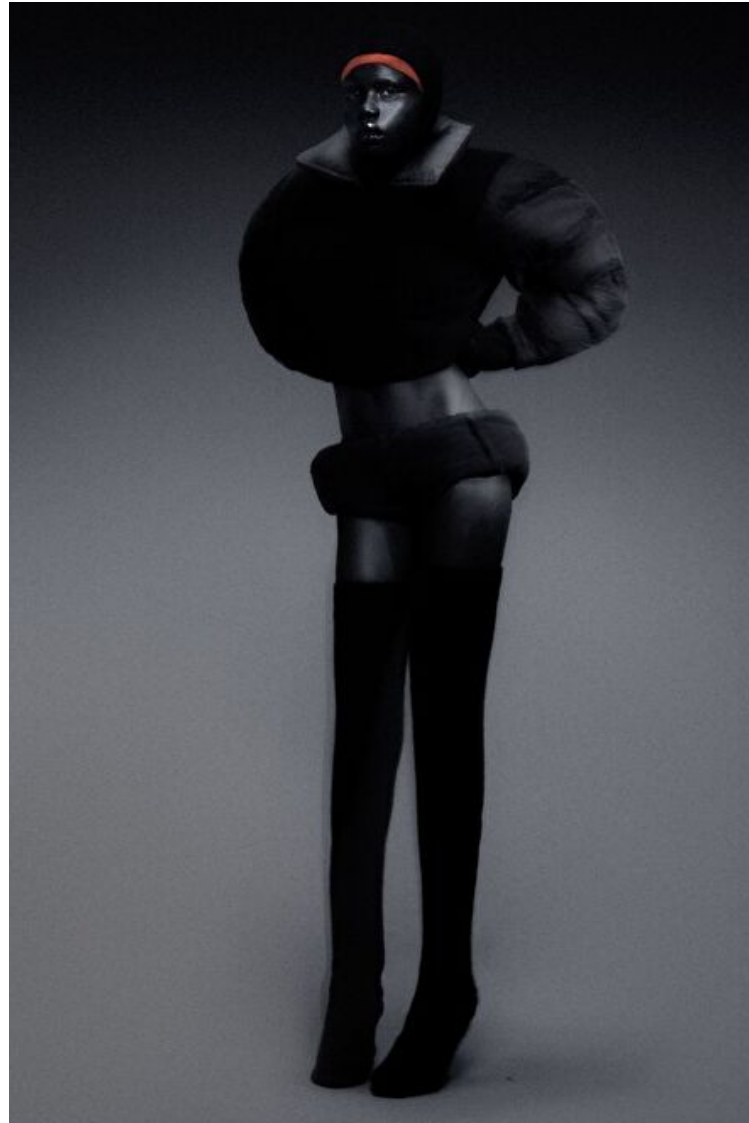

Naomi Apajok

Height 180cm / 5' 11.0"

Bust 78cm / 30.5"

Waist 57cm / 22.5"

Hips 86cm / 34"

Shoes EU/US/UK 39 / 8 / 6

Eyes Black

Hair Black