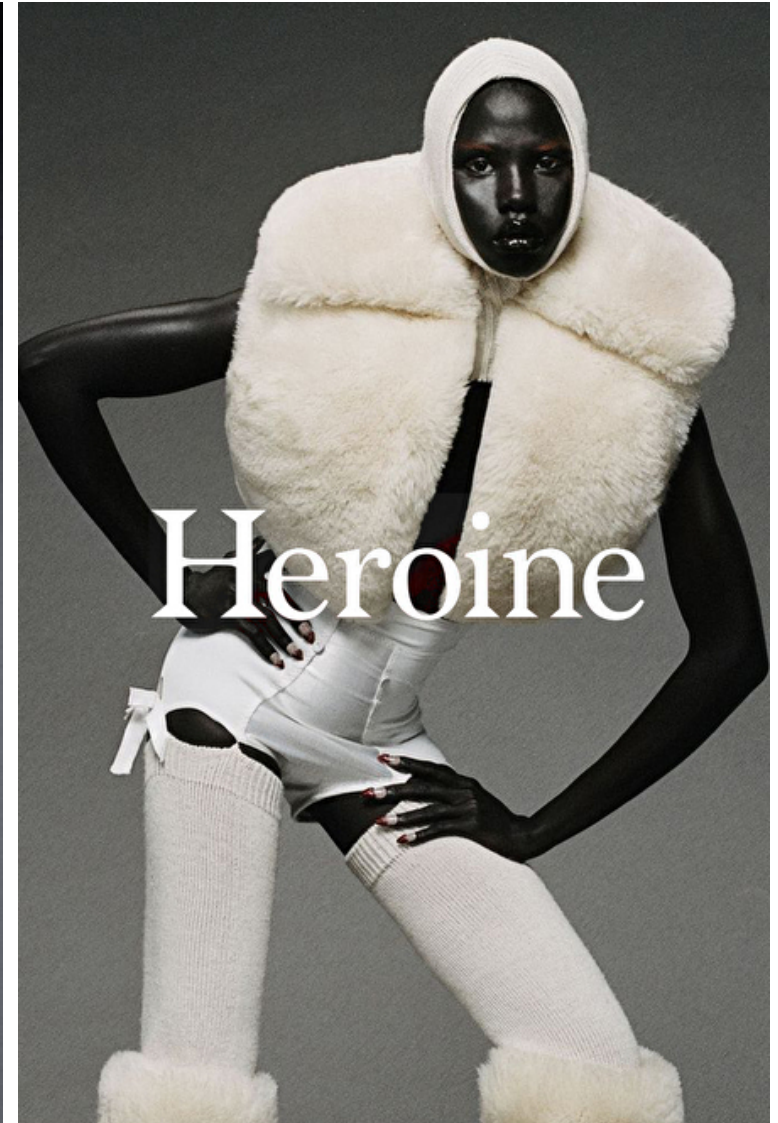

Naomi Apajok

Height 180cm / 5' 11.0"

Bust 78cm / 30.5"

Waist 57cm / 22.5"

Hips 86cm / 34"

Shoes EU/US/UK 39 / 8 / 6

Eyes Black

Hair Black