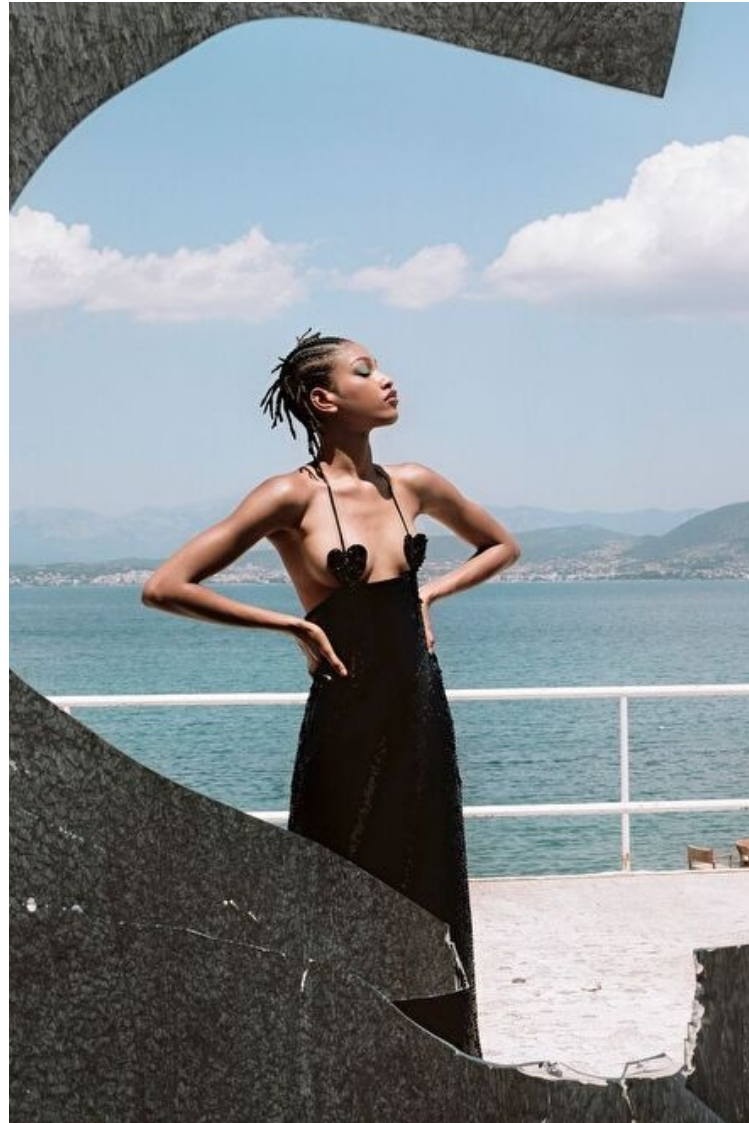

## NAOMI CHIN WING

Height 180cm / 5' 11.0"

Bust 74cm / 29"

Waist 59cm / 23"

Hips 84cm / 33"

Shoes EU/US/UK 40 / 9 / 7

Eyes Brown

Hair Black