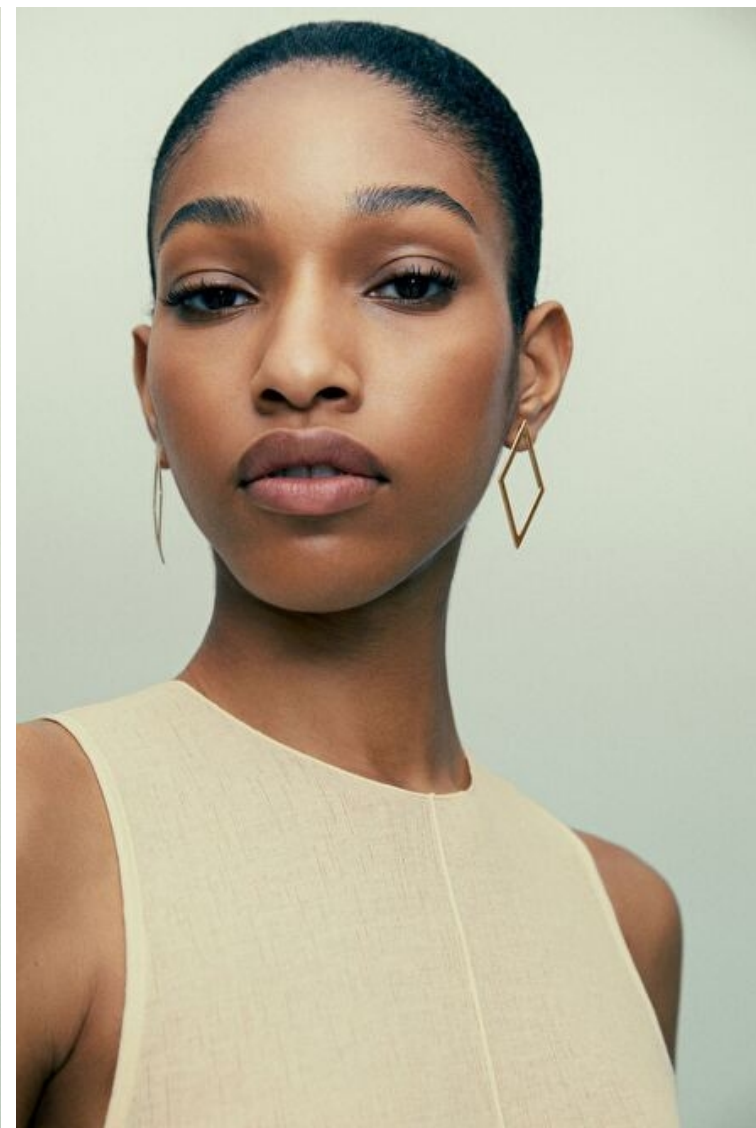

## NAOMI CHIN WING

Height 180cm / 5' 11.0"

Bust 74cm / 29"

Waist 59cm / 23"

Hips 84cm / 33"

Shoes EU/US/UK 40 / 9 / 7

Eyes Brown

Hair Black