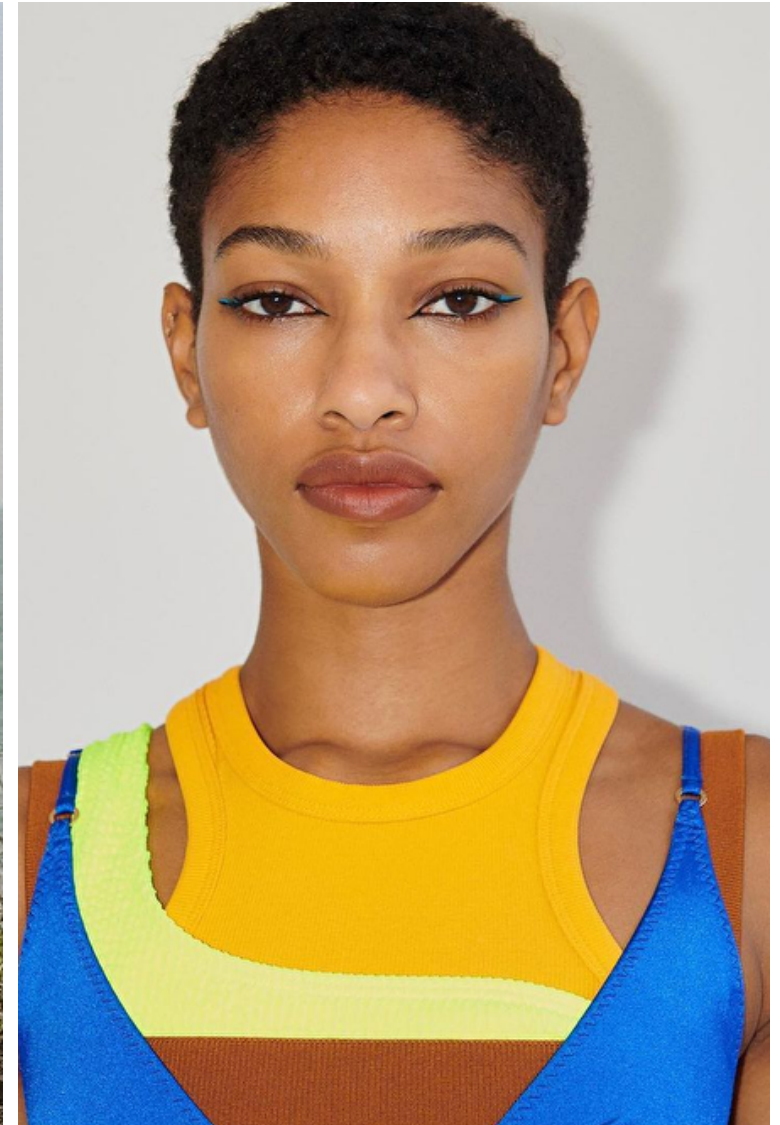

## NAOMI CHIN WING

Height 180cm / 5' 11.0"

Bust 74cm / 29"

Waist 59cm / 23"

Hips 84cm / 33"

Shoes EU/US/UK 40 / 9 / 7

Eyes Brown

Hair Black