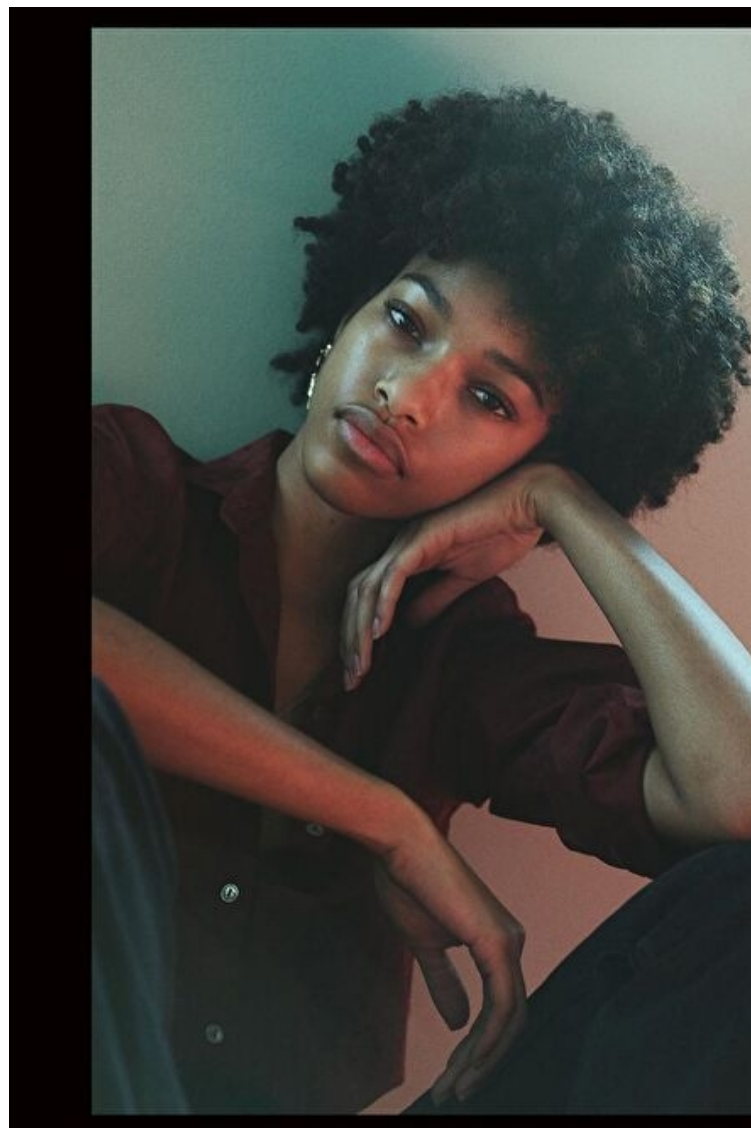

## NAOMI CHIN WING

Height 180cm / 5' 11.0"

Bust 74cm / 29"

Waist 59cm / 23"

Hips 84cm / 33"

Shoes EU/US/UK 40 / 9 / 7

Eyes Brown

Hair Black