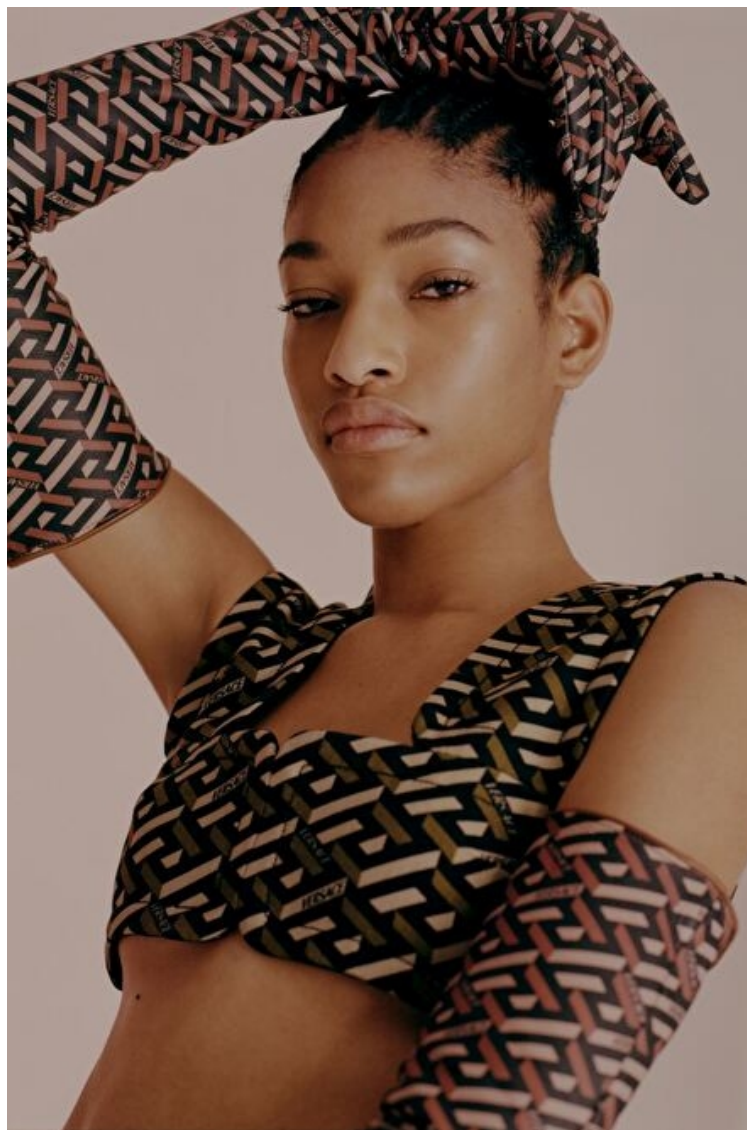

## NAOMI CHIN WING

Height 180cm / 5' 11.0"

Bust 74cm / 29"

Waist 59cm / 23"

Hips 84cm / 33"

Shoes EU/US/UK 40 / 9 / 7

Eyes Brown

Hair Black