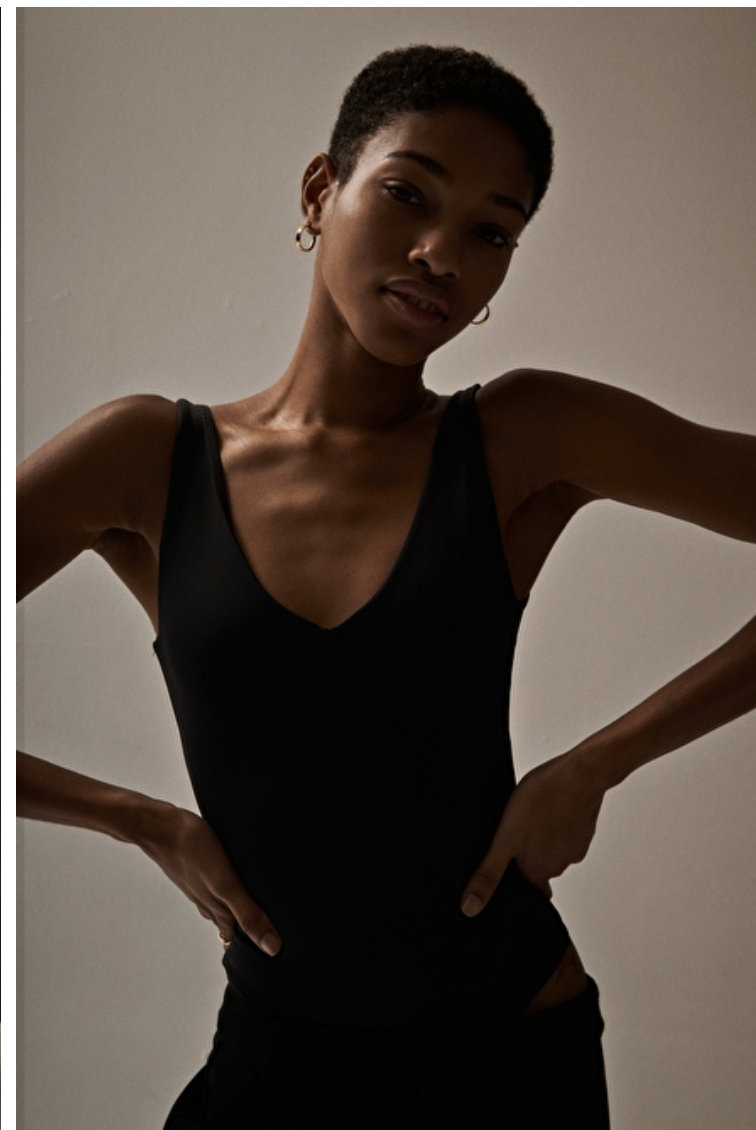

## NAOMI CHIN WING

Height 180cm / 5' 11.0"

Bust 74cm / 29"

Waist 59cm / 23"

Hips 84cm / 33"

Shoes EU/US/UK 40 / 9 / 7

Eyes Brown

Hair Black