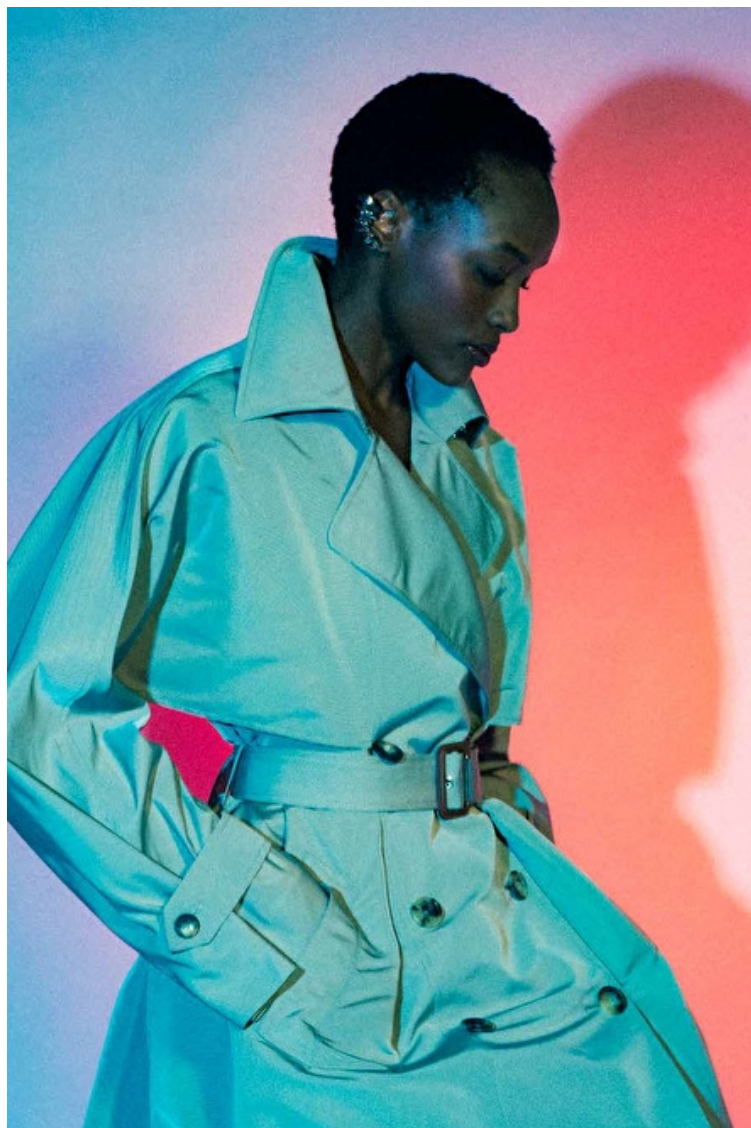

Select

MODEL MANAGEMENT

2nd floor, 77 ST. Martins Lane, London, 00000, England, United Kingdom

Phone: +44 20 7299 1300 Fax: +44 20 7299 1385 Email: info@selectmodel.com Website: <https://www.selectmodel.com/>

NATASHA LUWEDDE

Height 178cm / 5' 10.0"

Bust 76cm / 30"

Cup B

Hips 91cm / 36"

Waist 60cm / 23.5"

Shoes EU/US/UK 39.5 / 8.5 / 6

Hair Black

Hair length 4

Eyes Brown

Size EU/US 36 / 6