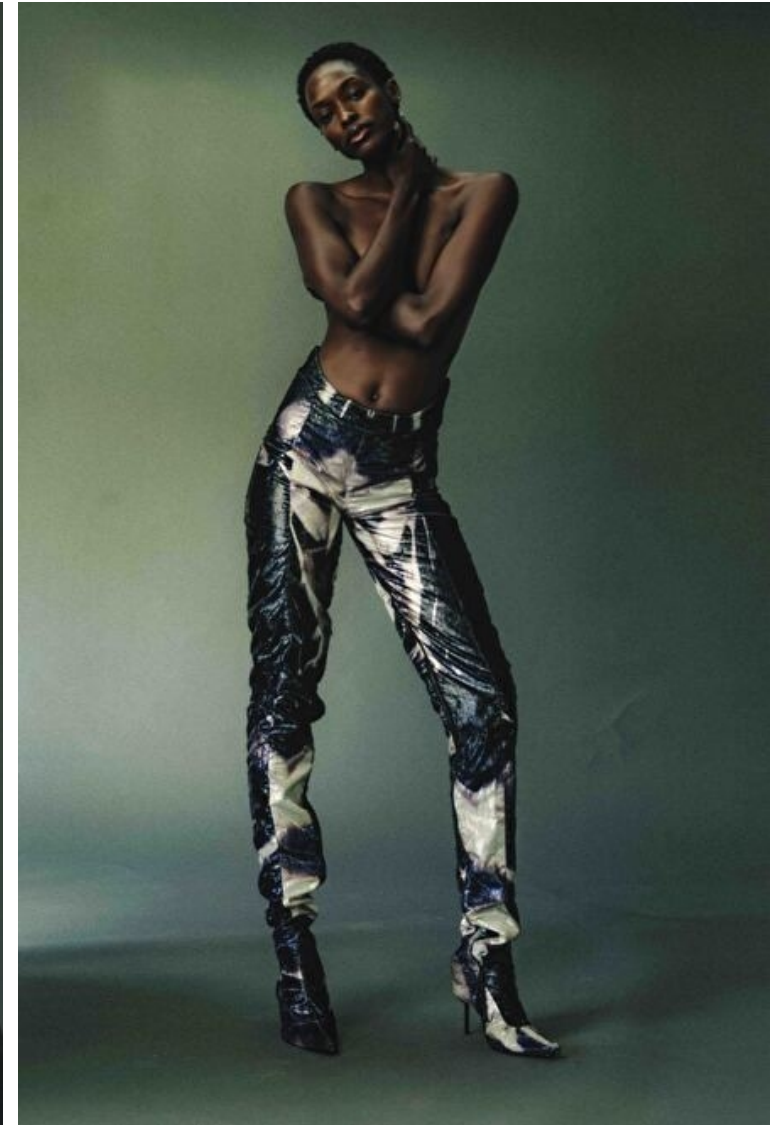

Select

MODEL MANAGEMENT

2nd floor, 77 ST. Martins Lane, London, 00000, England, United Kingdom

Phone: +44 20 7299 1300 Fax: +44 20 7299 1385 Email: info@selectmodel.com Website: <https://www.selectmodel.com/>

NATASHA LUWEDDE

Height 178cm / 5' 10.0"

Bust 76cm / 30"

Cup B

Hips 91cm / 36"

Waist 60cm / 23.5"

Shoes EU/US/UK 39.5 / 8.5 / 6

Hair Black

Hair length 4

Eyes Brown

Size EU/US 36 / 6