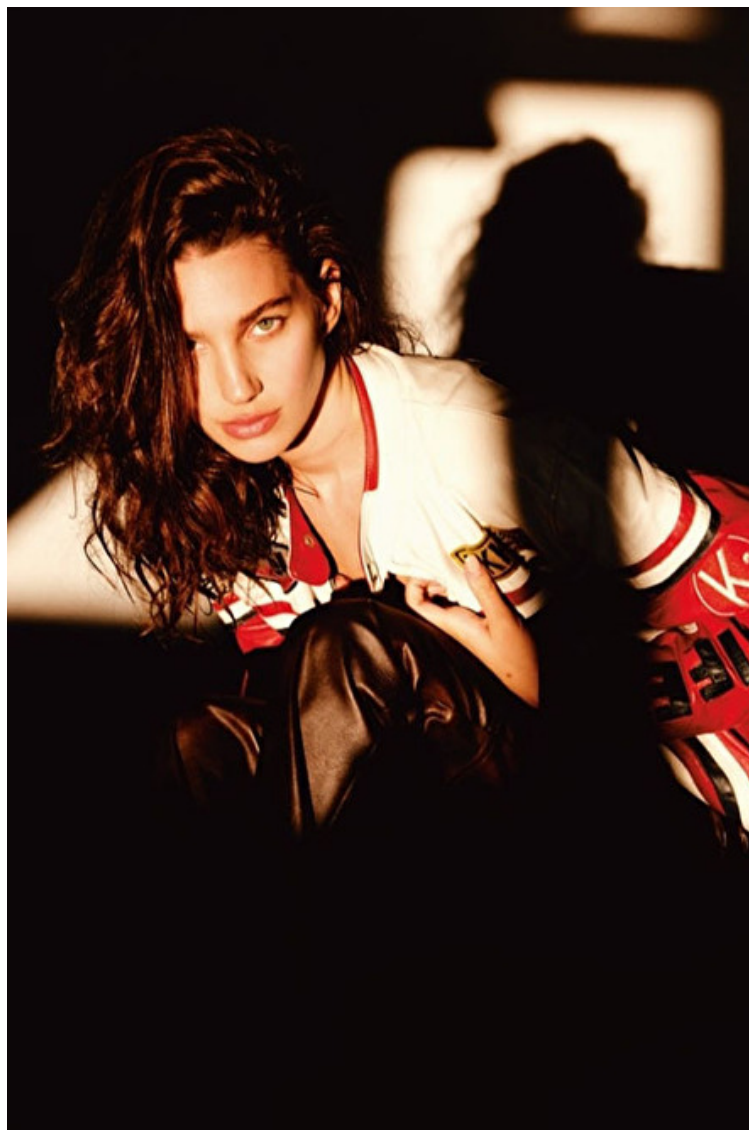

Nathali Fried

Height 176cm / 5' 9.5"

Bust 74cm / 29"

Waist 58cm / 23"

Hips 84cm / 33"

Shoes EU/US/UK 38 / 7.5 / 5

Eyes Green

Hair Dark blond

Cup A