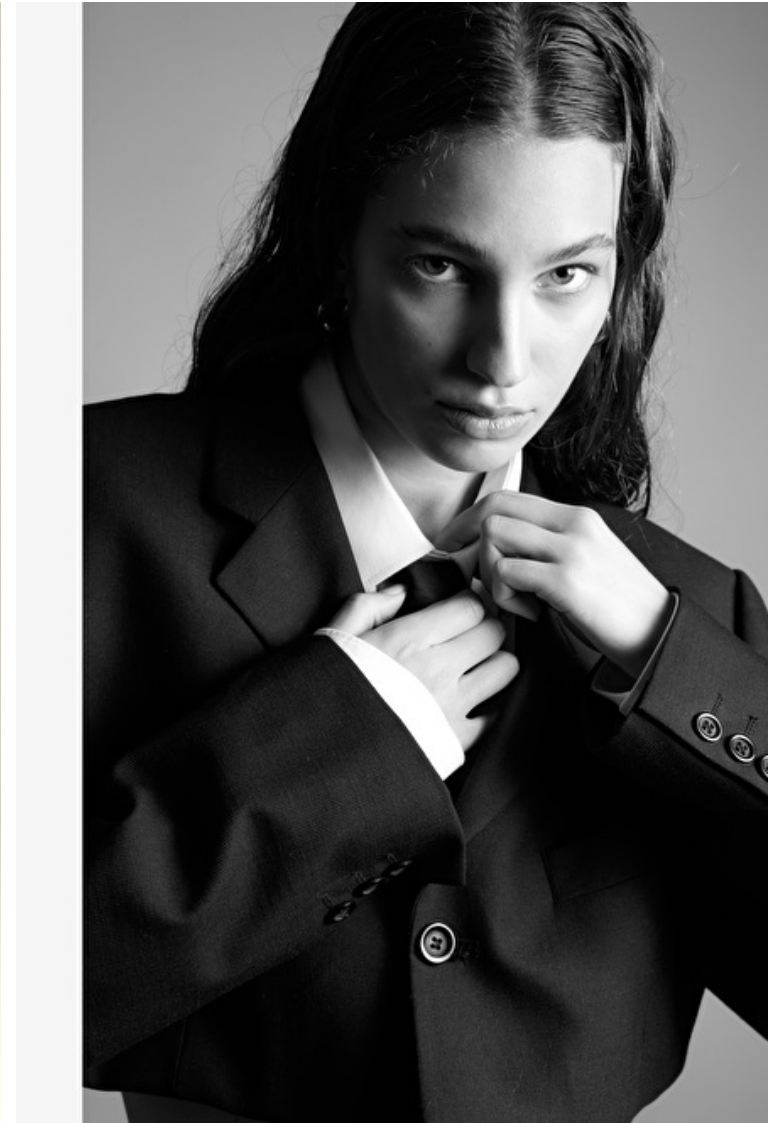

Select

MODEL MANAGEMENT

2nd floor, 77 ST. Martins Lane, London, WC2N 4AA, England, United Kingdom

Phone: +44 20 7299 1300 Fax: +44 20 7299 1385 Email: info@selectmodel.com Website: <https://www.selectmodel.com/>

Nathali Fried

Height 176cm / 5' 9.5"

Bust 74cm / 29"

Waist 58cm / 23"

Hips 84cm / 33"

Shoes EU/US/UK 38 / 7.5 / 5

Eyes Green

Hair Dark blond

Cup A