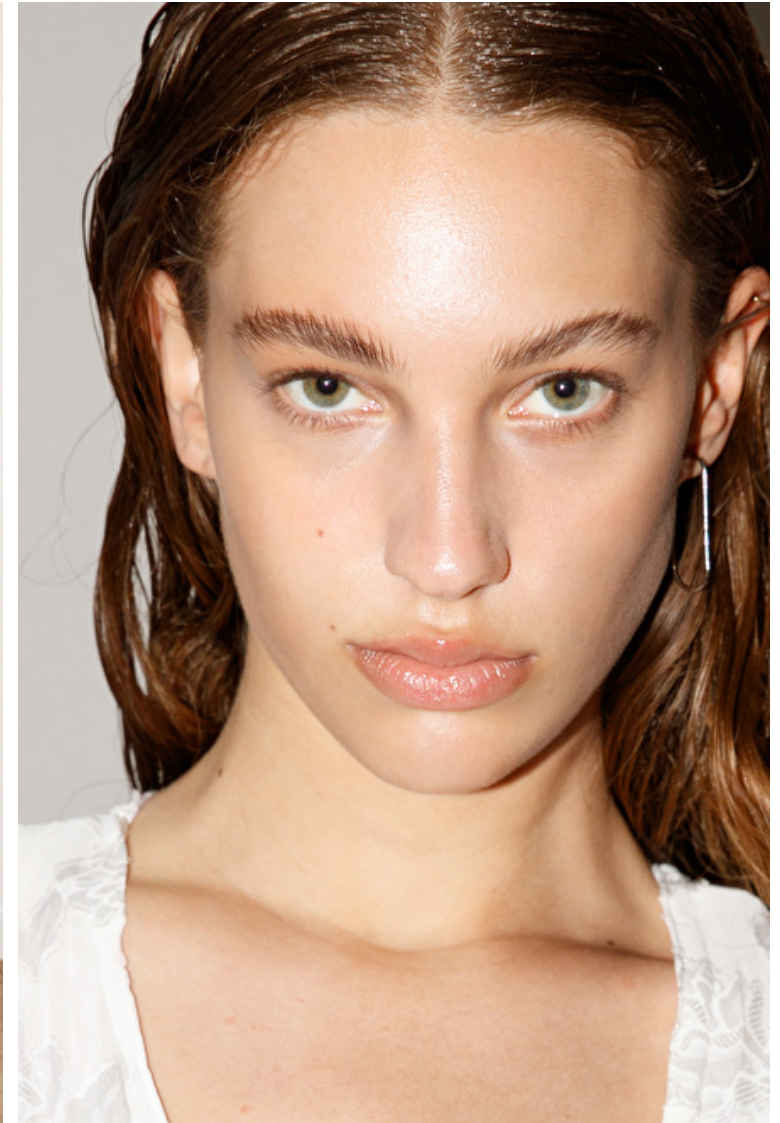

Nathali Fried

Height 176cm / 5' 9.5"

Bust 74cm / 29"

Waist 58cm / 23"

Hips 84cm / 33"

Shoes EU/US/UK 38 / 7.5 / 5

Eyes Green

Hair Dark blond

Cup A