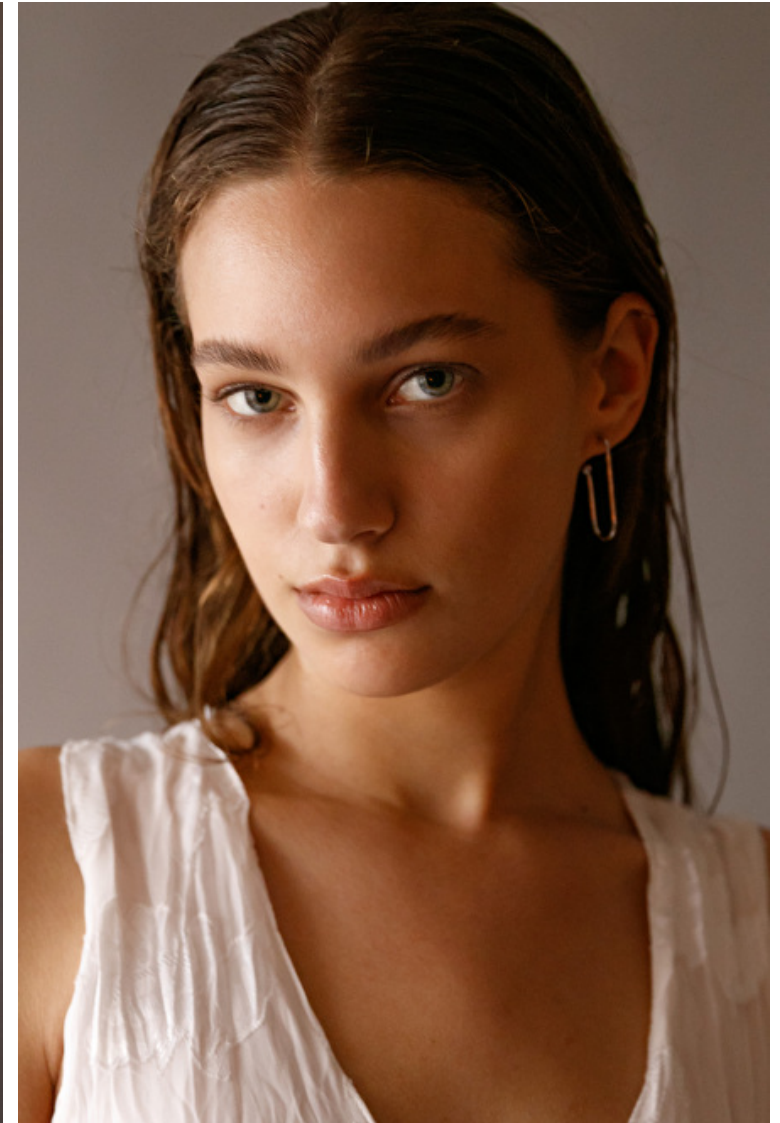

Nathali Fried

Height 176cm / 5' 9.5"

Bust 74cm / 29"

Waist 58cm / 23"

Hips 84cm / 33"

Shoes EU/US/UK 38 / 7.5 / 5

Eyes Green

Hair Dark blond

Cup A