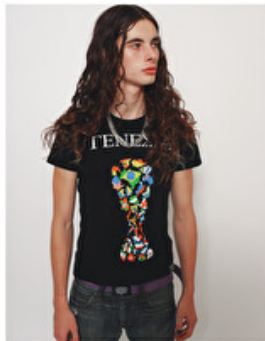

## Nathan CLANCY

Height 178cm / 5' 10.0"

Chest 92cm / 36"

Waist 79cm / 31"

Hips 94cm / 37"

Shoes EU/US/UK 43 / 10.5 / 9

Eyes Blue green

Inseam 76cm / 30"

Neck 33cm / 13"

Select  
MODEL MANAGEMENT

Nathan Clancy

Height 5'10/178 Waist 31/79

Hair Brown Inside Leg 30/76