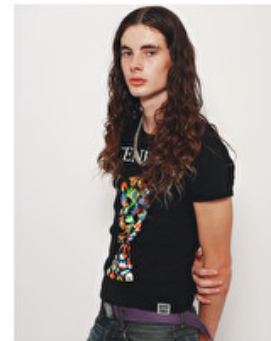

Nathan CLANCY

Height 178cm / 5' 10.0"

Chest 92cm / 36"

Waist 79cm / 31"

Hips 94cm / 37"

Shoes EU/US/UK 43 / 10.5 / 9

Eyes Blue green

Inseam 76cm / 30"

Neck 33cm / 13"

Select
MODEL MANAGEMENT

Nathan Clancy

Height 5'10/178 Waist 31/79

Hair Brown Inside Leg 30/76