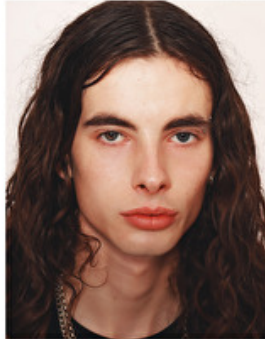

Nathan CLANCY

Height 178cm / 5' 10.0"

Chest 92cm / 36"

Waist 79cm / 31"

Hips 94cm / 37"

Shoes EU/US/UK 43 / 10.5 / 9

Eyes Blue green

Inseam 76cm / 30"

Neck 33cm / 13"

Select
MODEL MANAGEMENT

Nathan Clancy

Height 5'10/178 Waist 31/79

Hair Brown Inside Leg 30/76