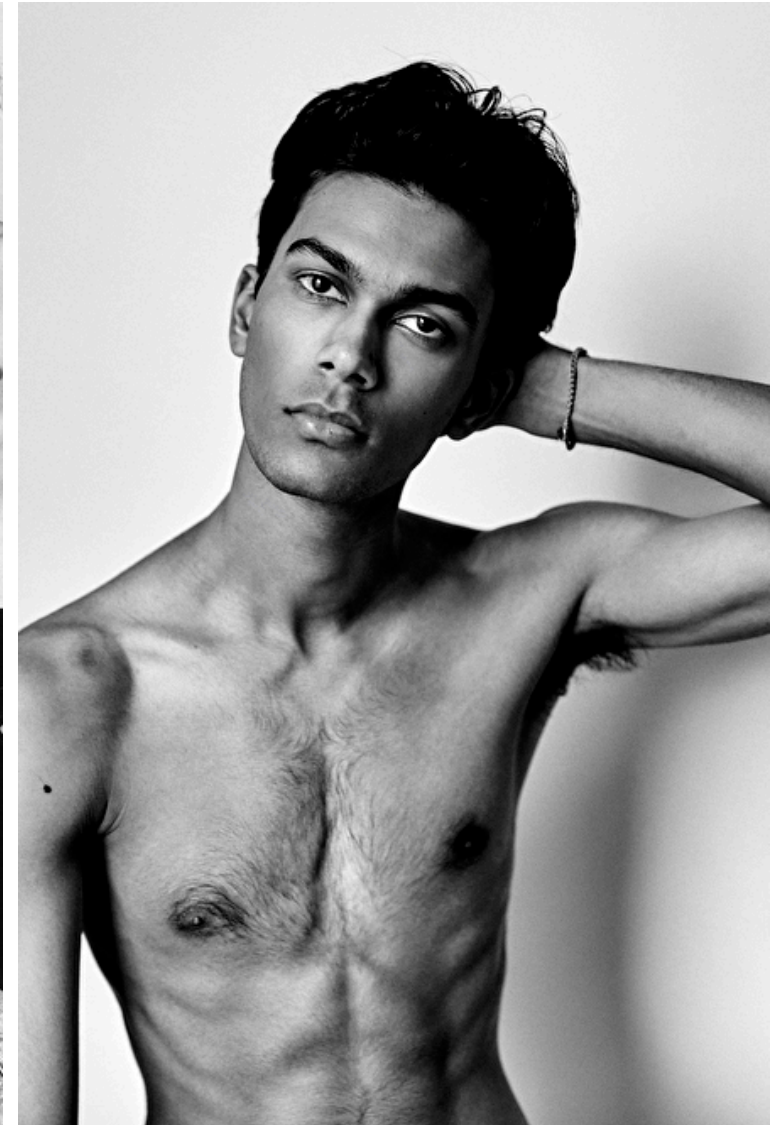

Select

MODEL MANAGEMENT

2nd floor, 77 ST. Martins Lane (entrance on Cranbourn Street) , London, WC2N 4AA, England, United Kingdom
Phone: +44 (0) 20 7299 1322 **Fax:** +44 (0) 20 7299 1386 **Email:** info@selectmodel.com **Website:** https://www.selectmodel.com/

Neel Desai

Height 185cm / 6' 1.0"

Chest 84cm / 33"

Waist 63cm / 25"

Hips 81cm / 32"

Shoes EU/US/UK 42.5 / 10 / 8.5

Eyes Brown

Inseam 89cm / 35"

Neck 34cm / 13.5"

Sleeve 61cm / 24"

Suit size 48cm / 38"