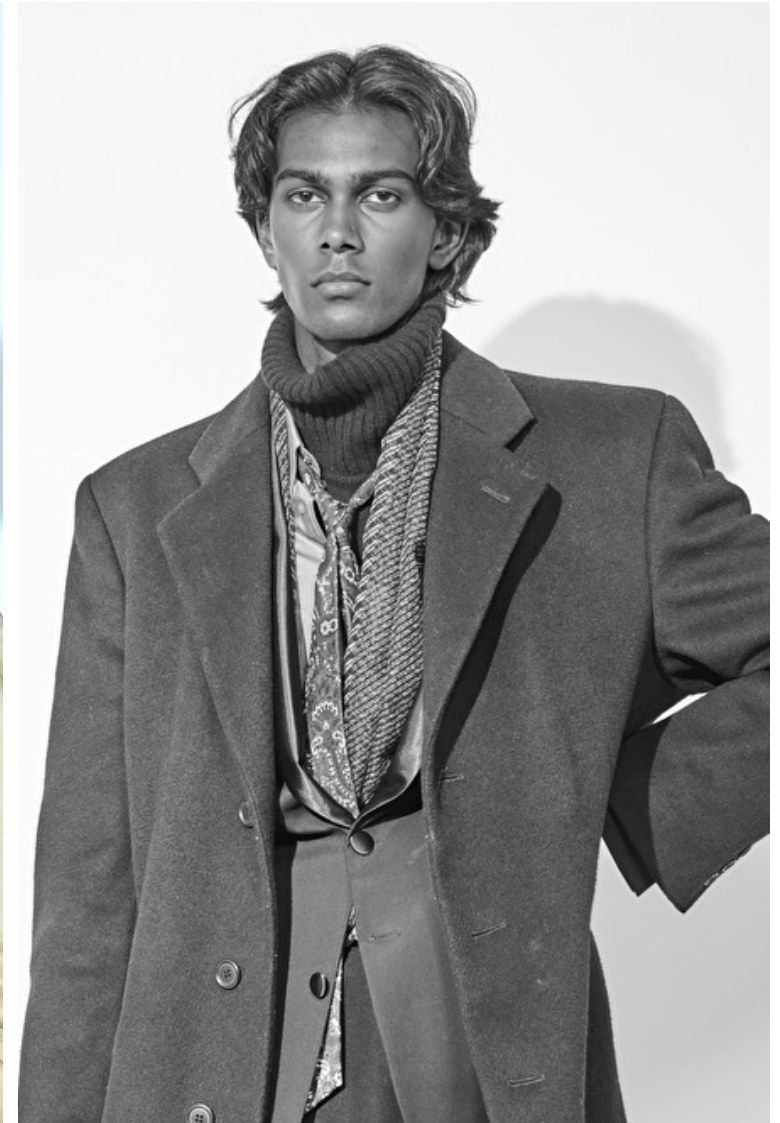

Select

MODEL MANAGEMENT

2nd floor, 77 ST. Martins Lane (entrance on Cranbourn Street) , London, WC2N 4AA, England, United Kingdom
Phone: +44 (0) 20 7299 1322 **Fax:** +44 (0) 20 7299 1386 **Email:** info@selectmodel.com **Website:** https://www.selectmodel.com/

Neel Desai

Height 183cm / 6' 0.0"

Chest 84cm / 33"

Waist 63cm / 25"

Hips 81cm / 32"

Shoes EU/US/UK 42.5 / 10 / 8.5

Eyes Brown

Inseam 89cm / 35"

Neck 34cm / 13.5"

Sleeve 61cm / 24"

Suit size 48cm / 38"