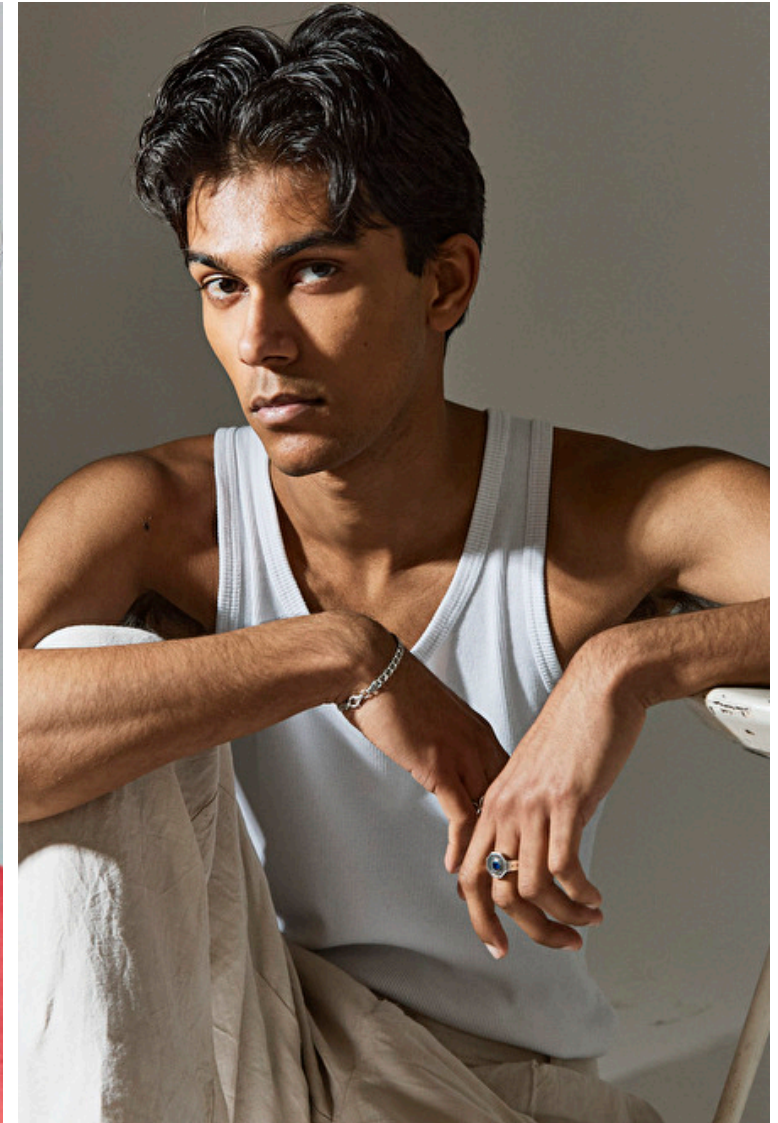

Select

MODEL MANAGEMENT

2nd floor, 77 ST. Martins Lane (entrance on Cranbourn Street) , London, WC2N 4AA, England, United Kingdom
Phone: +44 (0) 20 7299 1322 **Fax:** +44 (0) 20 7299 1386 **Email:** info@selectmodel.com **Website:** https://www.selectmodel.com/

Neel Desai

Height 183cm / 6' 0.0"

Chest 84cm / 33"

Waist 63cm / 25"

Hips 81cm / 32"

Shoes EU/US/UK 42.5 / 10 / 8.5

Eyes Brown

Inseam 89cm / 35"

Neck 34cm / 13.5"

Sleeve 61cm / 24"

Suit size 48cm / 38"