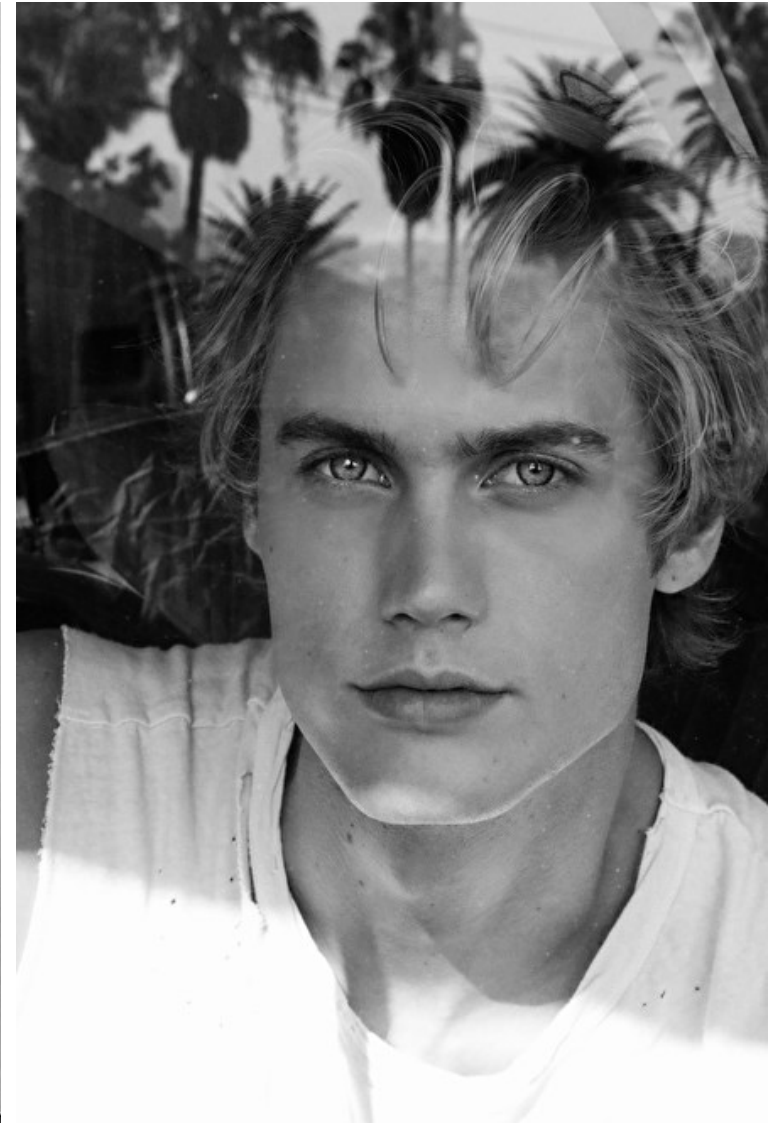

NEELS VISSER

Height 183cm / 6' 0.0"

Waist 76cm / 30"

Shoes EU/US/UK 43.5 / 10.5 / 9

Inseam 77cm / 30.5"

Suit size 46cm / 36"

Suit cut Regular

Neck 37cm / 14.5"

Hair Blond

Eyes Blue