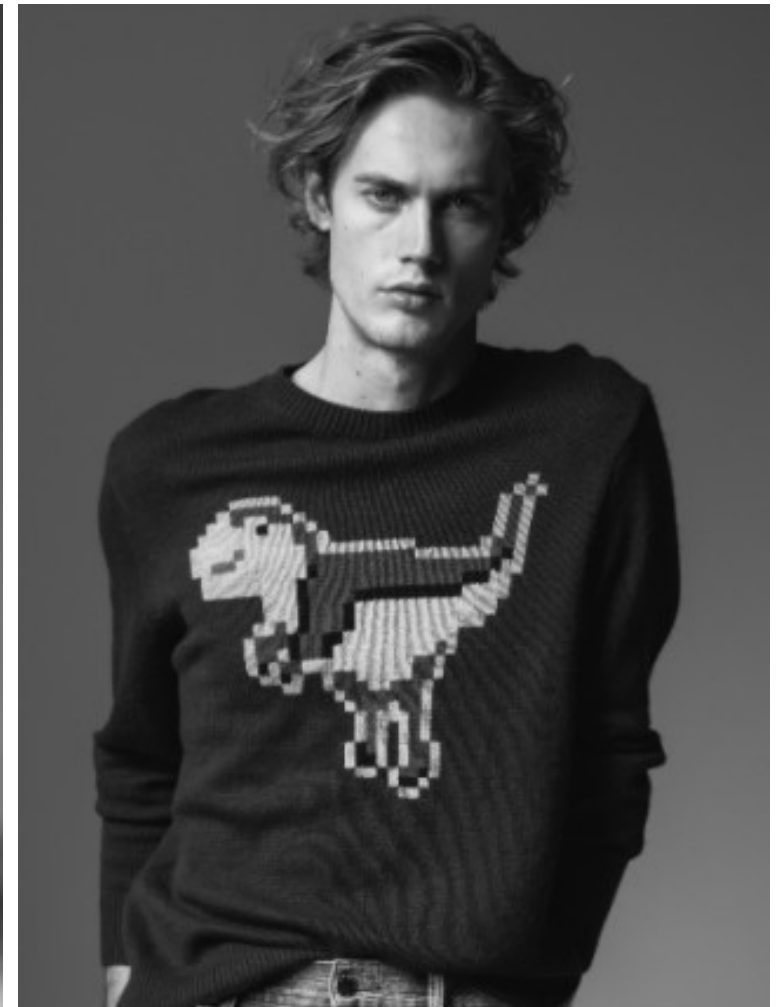

Inseam 77cm / 30.5"

Suit size 46cm / 36"

Suit cut Regular

Neck 37cm / 14.5"

Hair Blond

Eyes Blue

NEELS VISSER

Height 183cm / 6' 0.0"