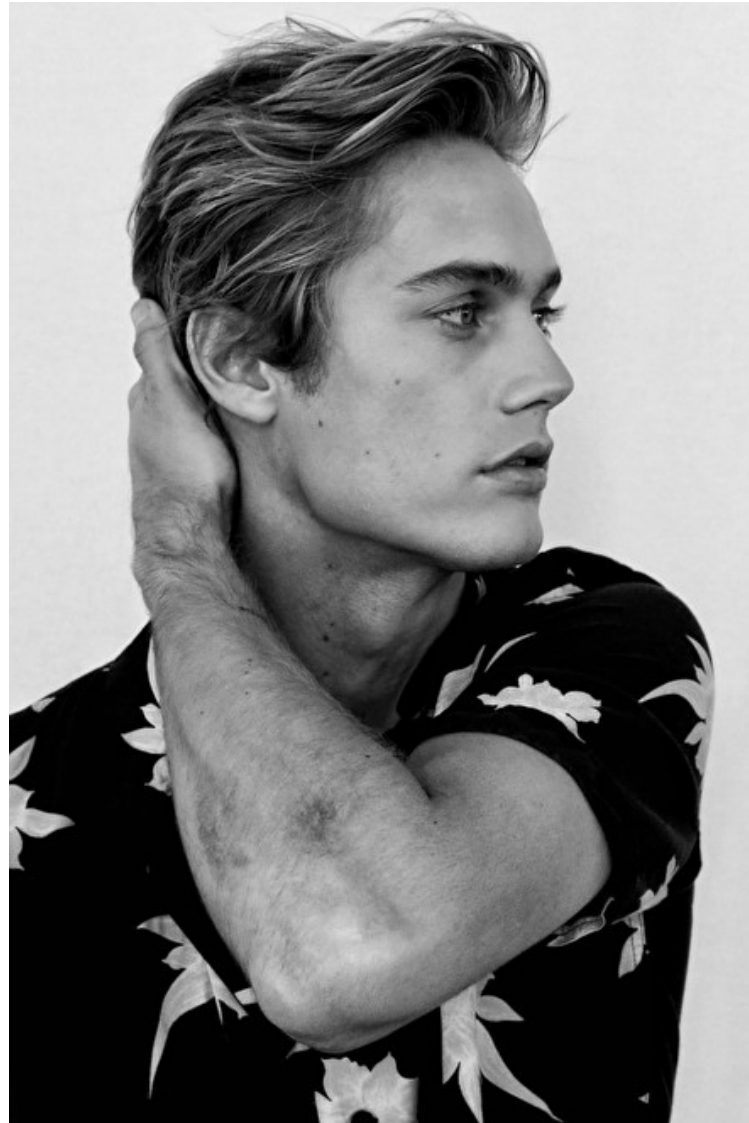

Select

MODEL MANAGEMENT

2nd floor, 77 ST. Martins Lane (entrance on Cranbourn Street) , London, WC2N 4AA, England, United Kingdom
Phone: +44 (0) 20 7299 1322 **Fax:** +44 (0) 20 7299 1386 **Email:** info@selectmodel.com **Website:** https://www.selectmodel.com/

NEELS VISSER

Height 183cm / 6' 0.0"

Waist 76cm / 30"

Shoes EU/US/UK 43.5 / 10.5 / 9

Inseam 77cm / 30.5"

Suit size 46cm / 36"

Suit cut Regular

Neck 37cm / 14.5"

Hair Blond

Eyes Blue