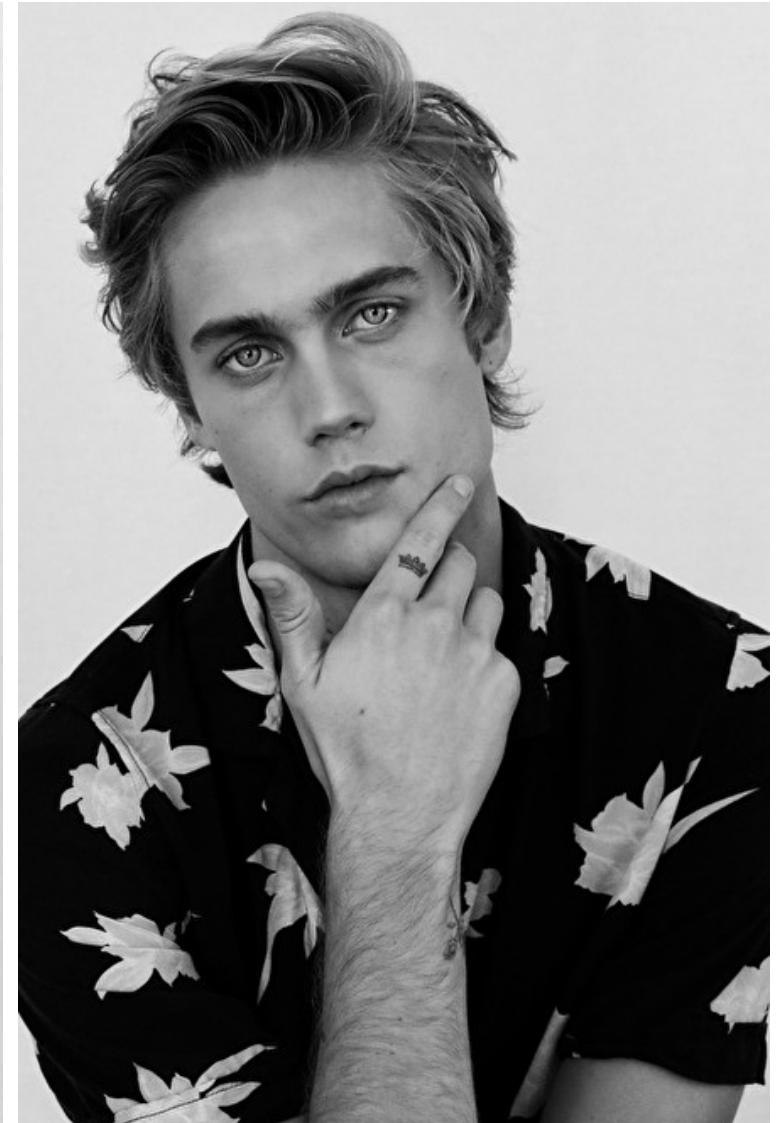

Select

MODEL MANAGEMENT

2nd floor, 77 ST. Martins Lane (entrance on Cranbourn Street) , London, WC2N 4AA, England, United Kingdom
Phone: +44 (0) 20 7299 1322 **Fax:** +44 (0) 20 7299 1386 **Email:** info@selectmodel.com **Website:** https://www.selectmodel.com/

NEELS VISSER

Height 183cm / 6' 0.0"

Waist 76cm / 30"

Shoes EU/US/UK 43.5 / 10.5 / 9

Inseam 77cm / 30.5"

Suit size 46cm / 36"

Suit cut Regular

Neck 37cm / 14.5"

Hair Blond

Eyes Blue