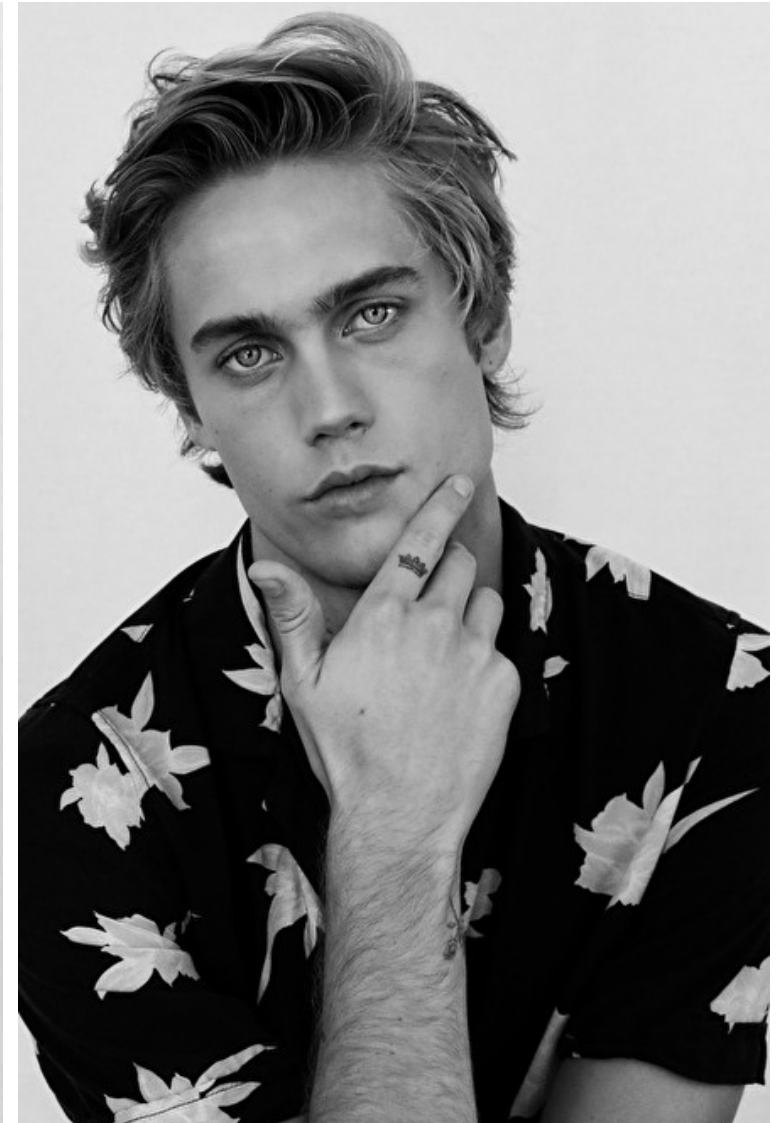

Select

MODEL MANAGEMENT

2nd floor, 77 ST. Martins Lane (entrance on Cranbourn Street) , London, WC2N 4AA, England, United Kingdom
Phone: +44 (0) 20 7299 1322 **Fax:** +44 (0) 20 7299 1386 **Email:** info@selectmodel.com **Website:** https://www.selectmodel.com/

NEELS VISSER

Height 183cm / 6' 0.0"

Waist 76cm / 30"

Shoes EU/US/UK 43.5 / 10.5 / 9

Inseam 77cm / 30.5"

Suit size 46cm / 36"

Suit cut Regular

Neck 37cm / 14.5"

Hair Blond

Eyes Blue