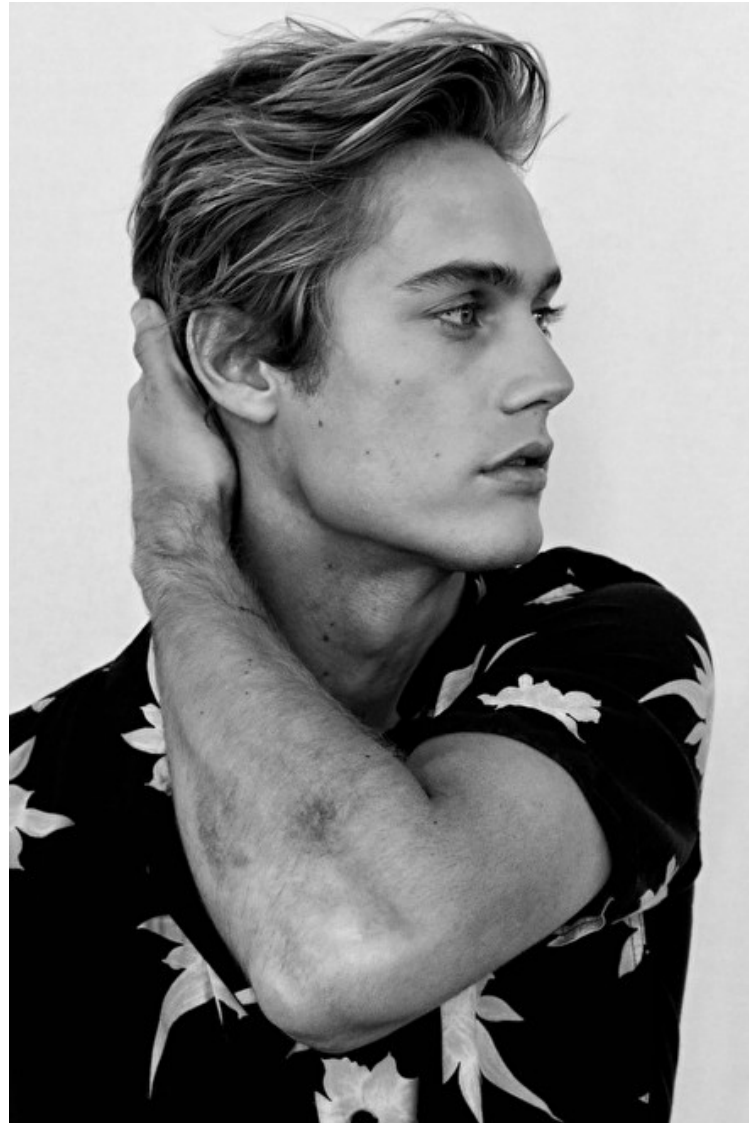

Select

MODEL MANAGEMENT

2nd floor, 77 ST. Martins Lane (entrance on Cranbourn Street) , London, WC2N 4AA, England, United Kingdom
Phone: +44 (0) 20 7299 1322 **Fax:** +44 (0) 20 7299 1386 **Email:** info@selectmodel.com **Website:** https://www.selectmodel.com/

NEELS VISSER

Height 183cm / 6' 0.0"

Waist 76cm / 30"

Shoes EU/US/UK 43.5 / 10.5 / 9

Inseam 77cm / 30.5"

Suit size 46cm / 36"

Suit cut Regular

Neck 37cm / 14.5"

Hair Blond

Eyes Blue