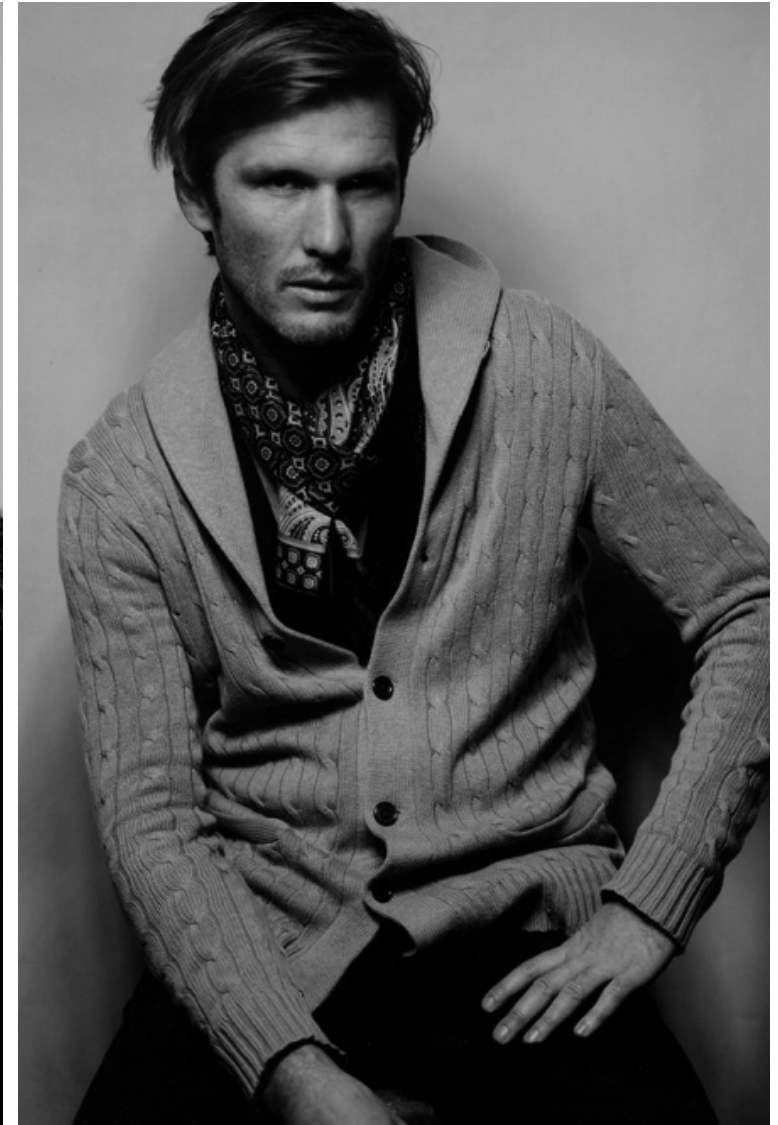

Neck 38cm / 15"

Hair Light brown

Hair length 3

Eyes Hazel

Select

MODEL MANAGEMENT

2nd floor, 77 ST. Martins Lane (entrance on Cranbourn Street) , London, WC2N 4AA, England, United Kingdom
Phone: +44 (0) 20 7299 1322 Fax: +44 (0) 20 7299 1386 Email: info@selectmodel.com Website: https://www.selectmodel.com/