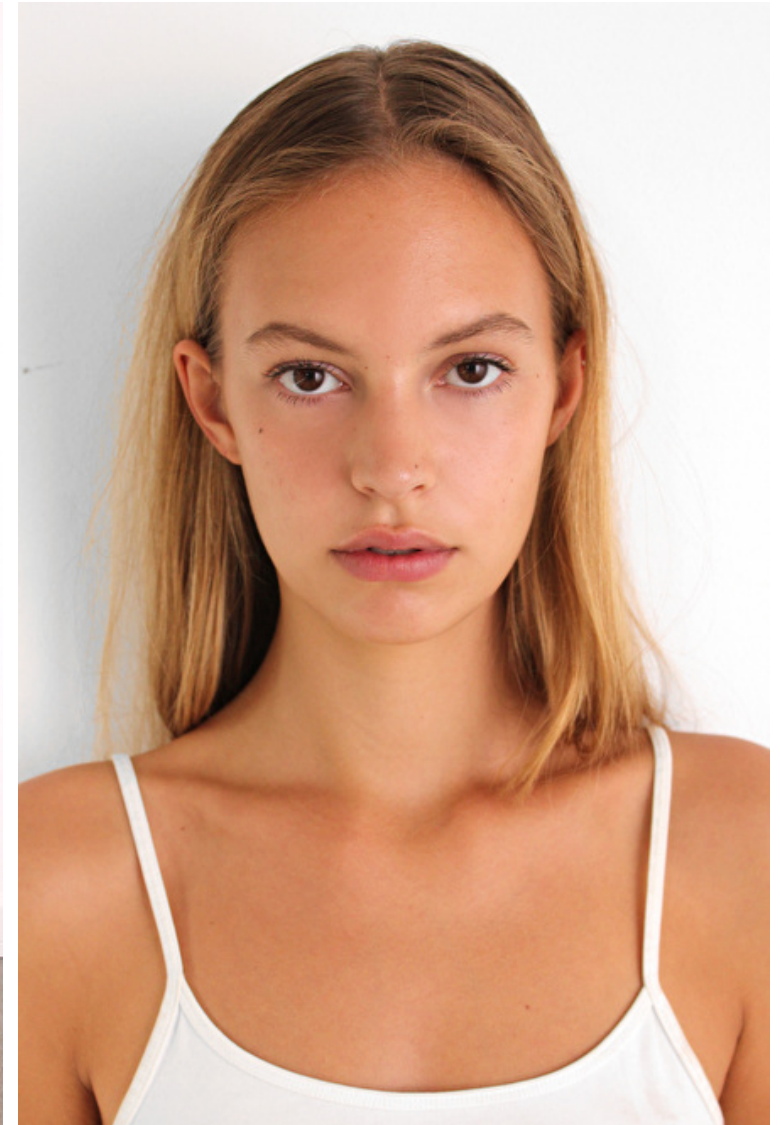

NINA WITTEVEEN

Height 180cm / 5' 11.0"

Bust 81cm / 32"

Waist 61cm / 24"

Hips 96cm / 38"

Shoes EU/US/UK 40.5 / 9.5 / 7

Eyes Brown

Hair Blond

Cup D

NINA WITTEVEEN

Height 180cm / 5' 11.0"

Bust 81cm / 32"

Waist 61cm / 24"

Hips 96cm / 38"

Shoes EU/US/UK 40.5 / 9.5 / 7

Eyes Brown

Hair Blond

Cup D

NINA WITTEVEEN

Height 180cm / 5' 11.0"

Bust 81cm / 32"

Waist 61cm / 24"

Hips 96cm / 38"

Shoes EU/US/UK 40.5 / 9.5 / 7