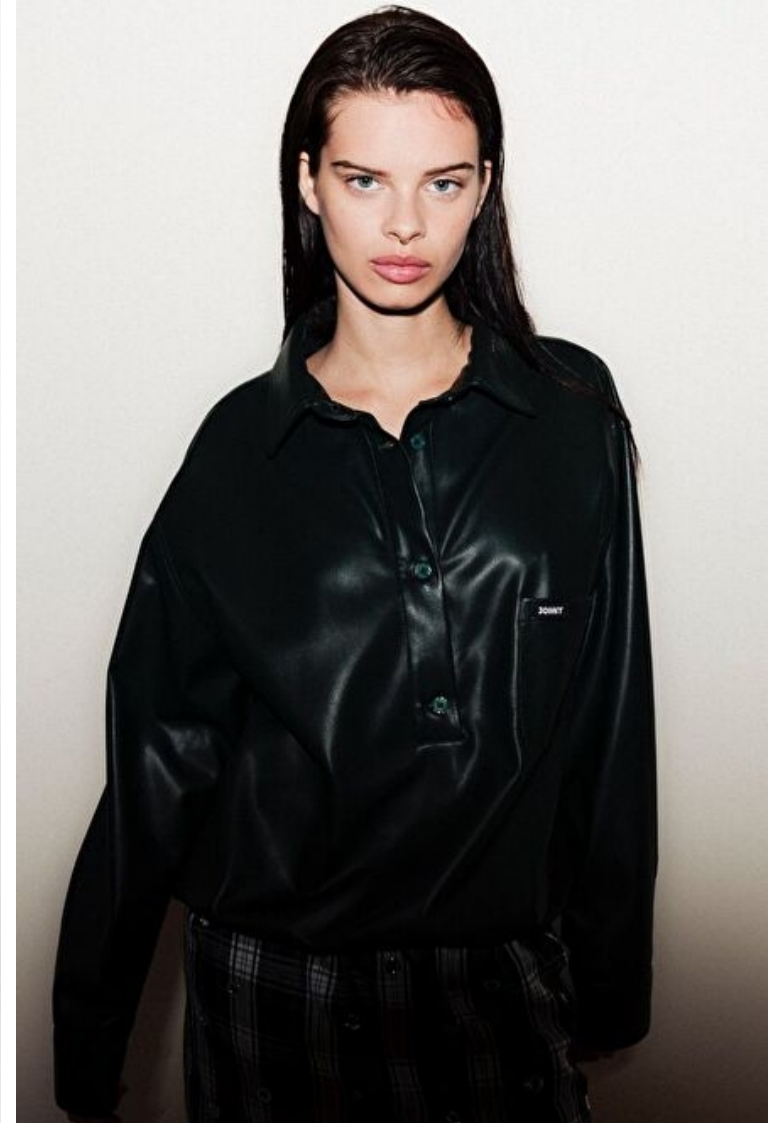

Select

MODEL MANAGEMENT

2nd floor, 77 ST. Martins Lane, London, 00000, England, United Kingdom
Phone: +44 20 7299 1300 **Fax:** +44 20 7299 1385 **Email:** info@selectmodel.com **Website:** https://www.selectmodel.com/

NOA LOTUS

Height 174cm / 5' 8.5"

Bust 80cm / 31.5"

Waist 58cm / 23"

Hips 88cm / 34.5"

Shoes EU/US/UK 39 / 8 / 6

Eyes Blue

Hair Dark brown

Cup C