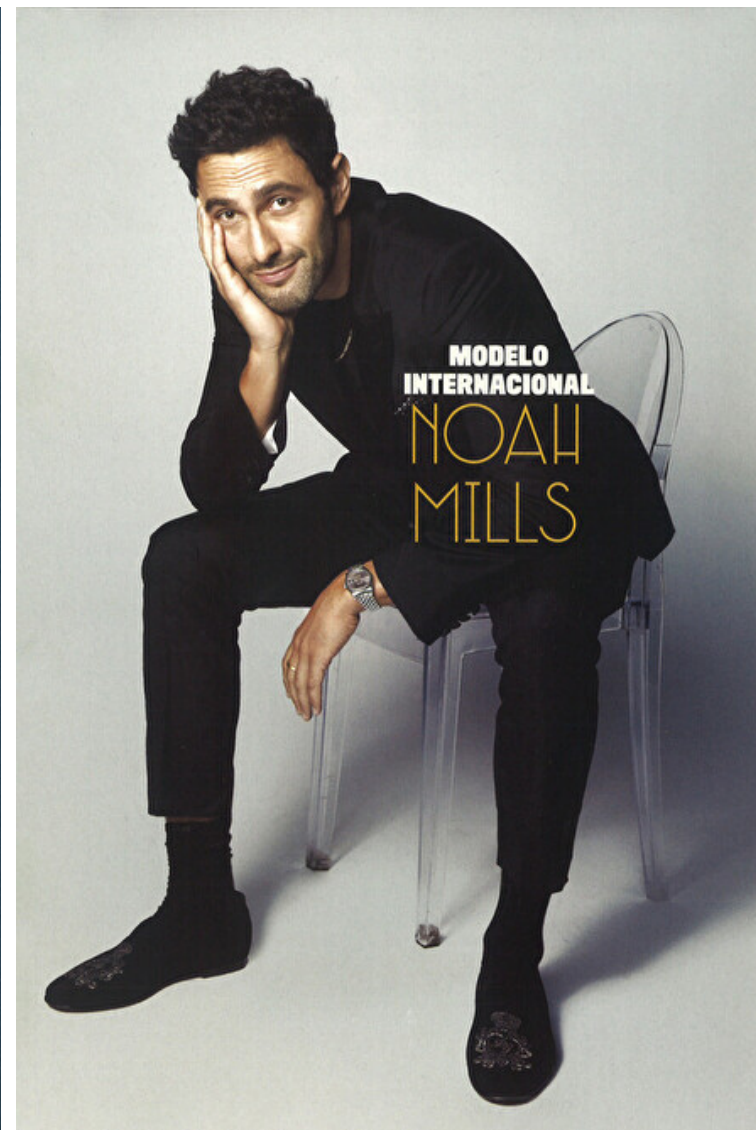

Select

MODEL MANAGEMENT

2nd floor, 77 ST. Martins Lane (entrance on Cranbourn Street) , London, WC2N 4AA, England, United Kingdom
Phone: +44 (0) 20 7299 1322 **Fax:** +44 (0) 20 7299 1386 **Email:** info@selectmodel.com **Website:** https://www.selectmodel.com/

NOAH MILLS

Height 188cm / 6' 2.0"

Chest 101cm / 40"

Waist 81cm / 32"

Shoes EU/US/UK 44.5 / 11.5 /
10

Inseam 86cm / 34"

Neck 41cm / 16"

Hair Brown

Eyes Hazel