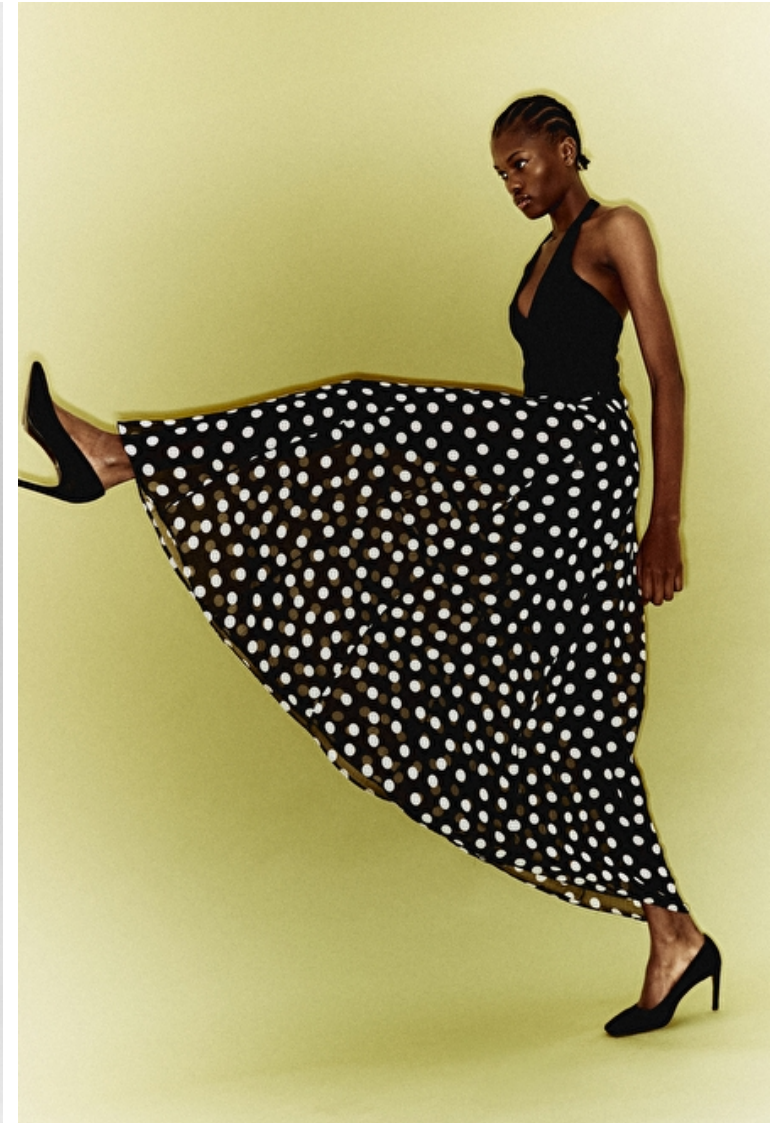

SEPHORA ELE

Height 176cm / 5' 9.5"

Bust 75cm / 29.5"

Waist 57cm / 22.5"

Hips 87cm / 34.5"

Shoes EU/US/UK 39.5 / 8.5 / 6

Eyes Dark brown

Hair Dark brown