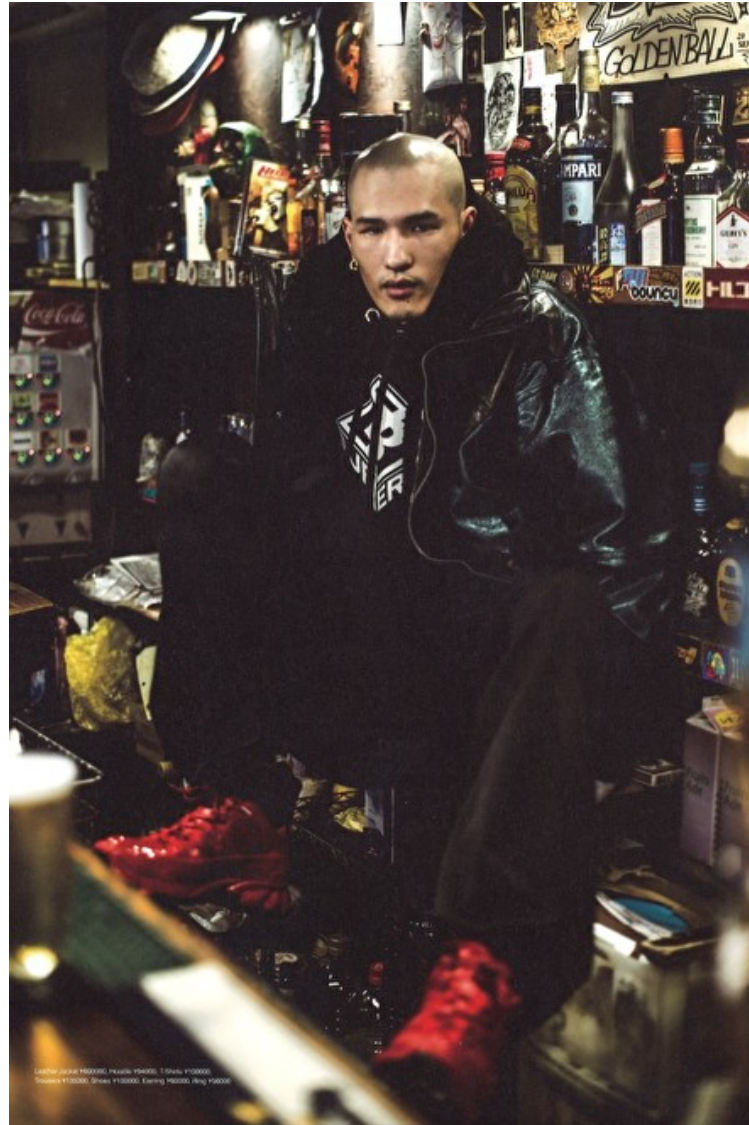

Select

MODEL MANAGEMENT

2nd floor, 77 ST. Martins Lane (entrance on Cranbourn Street) , London, WC2N 4AA, England, United Kingdom
Phone: +44 (0) 20 7299 1322 **Fax:** +44 (0) 20 7299 1386 **Email:** info@selectmodel.com **Website:** https://www.selectmodel.com/

NOZOMU

Height 191cm / 6' 3.0"

Chest 96cm / 38"

Hips 89cm / 35"

Waist 76cm / 30"

Shoes EU/US/UK 45 / 12 / 10.5

Inseam 81cm / 32"

Neck 39cm / 15.5"

Hair Other

Eyes Brown