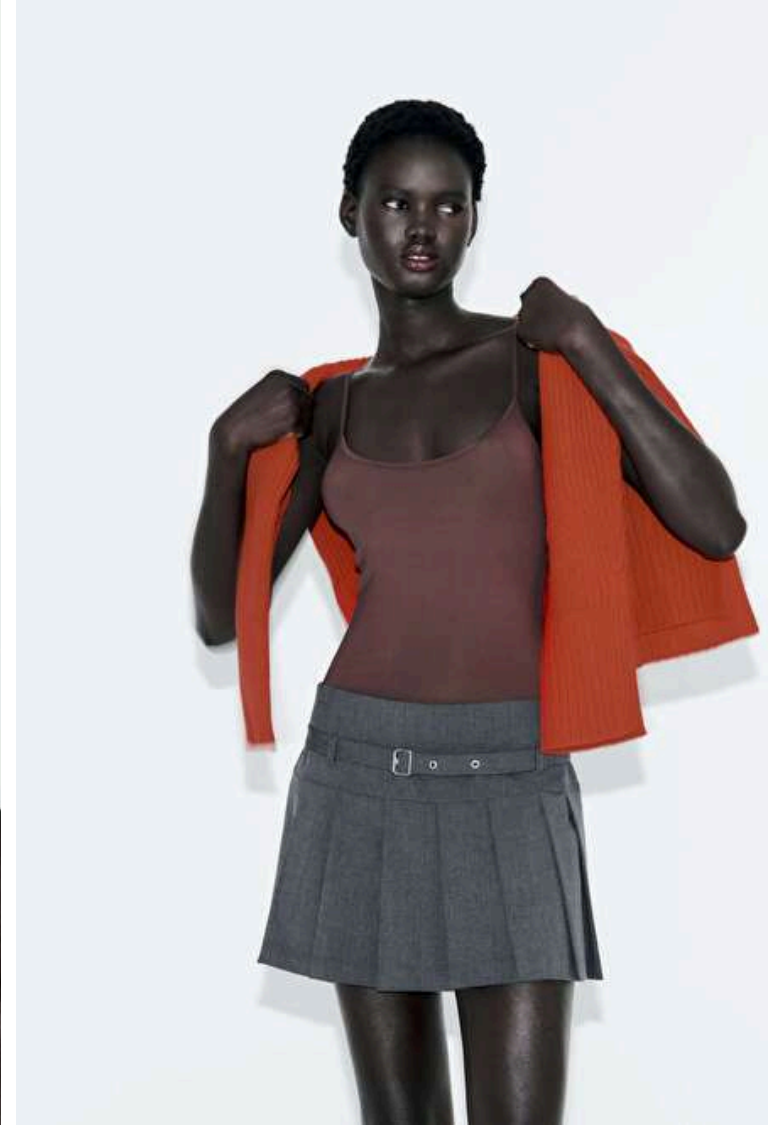

## Nyakong Chan

Height 180cm / 5' 11.0"

Bust 76cm / 30"

Waist 56cm / 22"

Hips 86cm / 34"

Shoes EU/US/UK 40.5 / 9.5 / 7

Eyes Dark brown

Hair Black