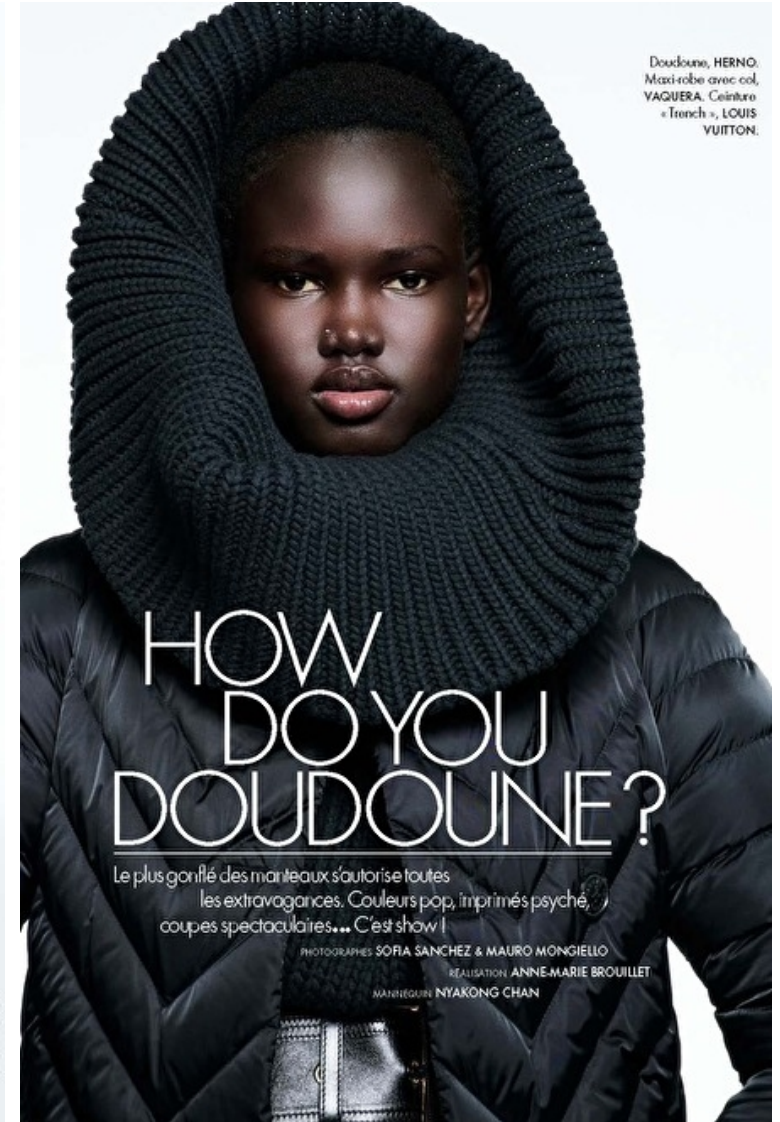

NYAKONG CHAN

Height 181cm / 5' 11.5"

Bust 81cm / 32"

Waist 60cm / 23.5"

Hips 92cm / 36"

Shoes EU/US/UK 40.5 / 9.5 / 7

Eyes Dark brown

Hair Black