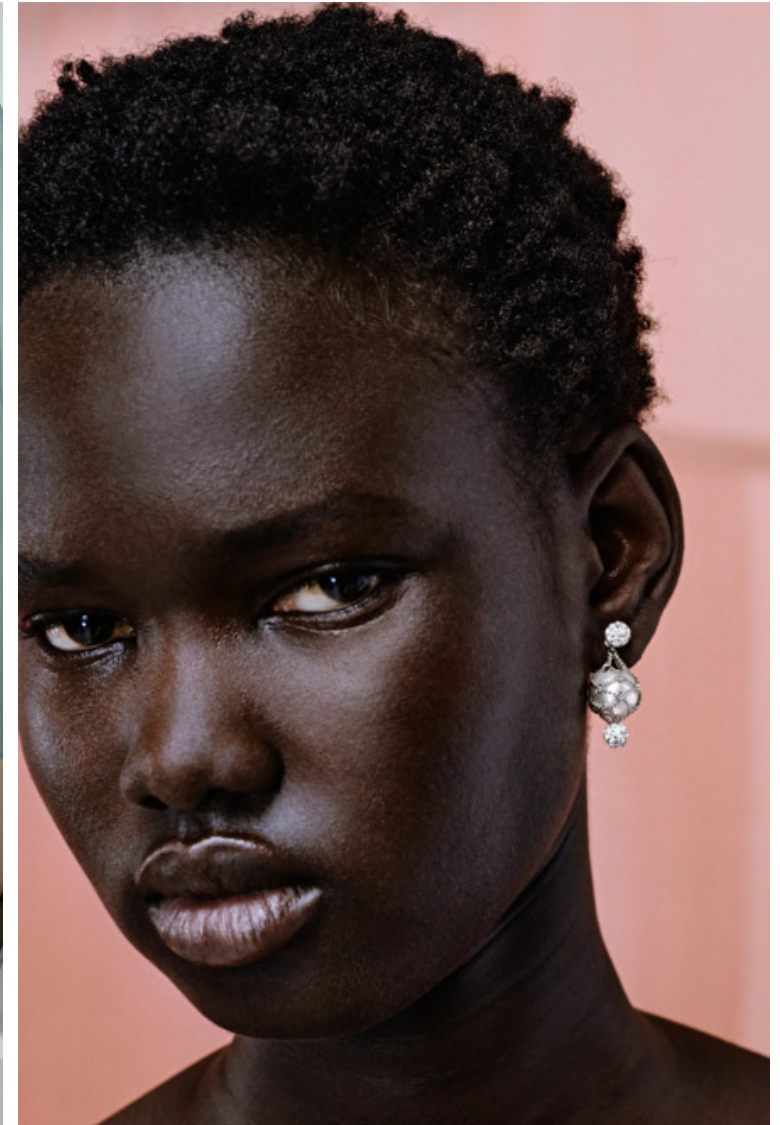

## Nyakong Chan

Height 180cm / 5' 11.0"

Bust 76cm / 30"

Waist 56cm / 22"

Hips 86cm / 34"

Shoes EU/US/UK 40.5 / 9.5 / 7

Eyes Dark brown

Hair Black