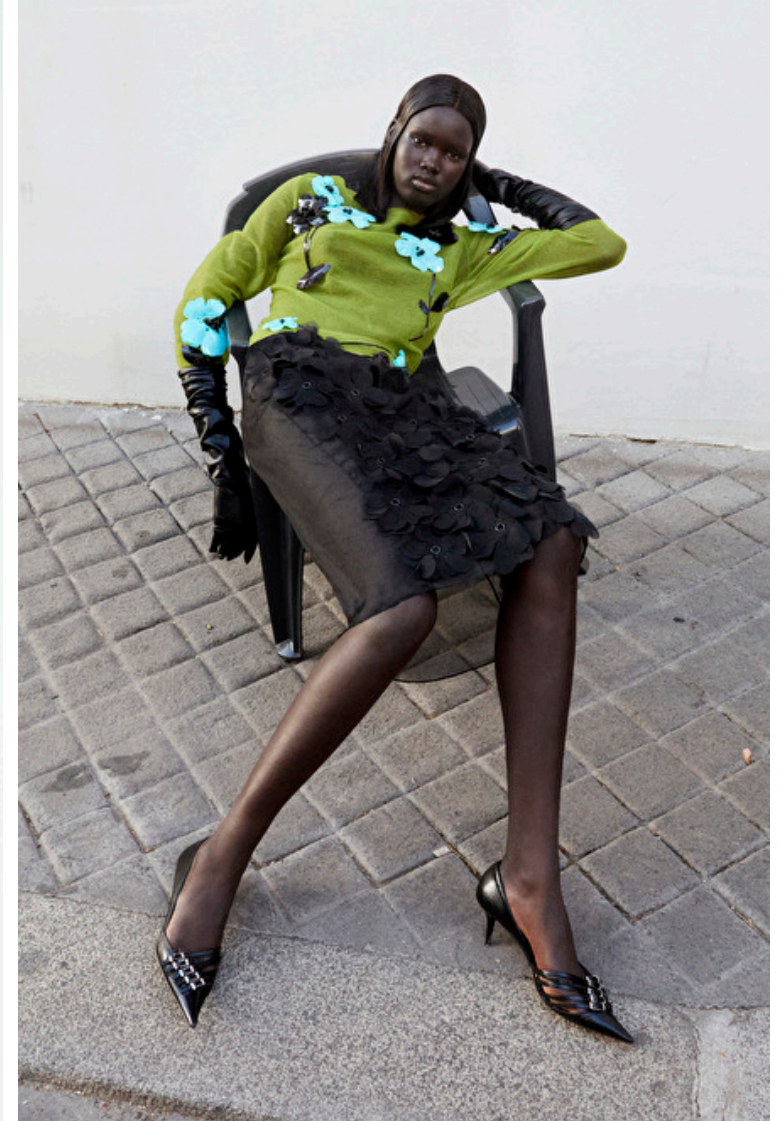

## Nyakong Chan

Height 180cm / 5' 11.0"

Bust 76cm / 30"

Waist 56cm / 22"

Hips 86cm / 34"

Shoes EU/US/UK 40.5 / 9.5 / 7

Eyes Dark brown

Hair Black