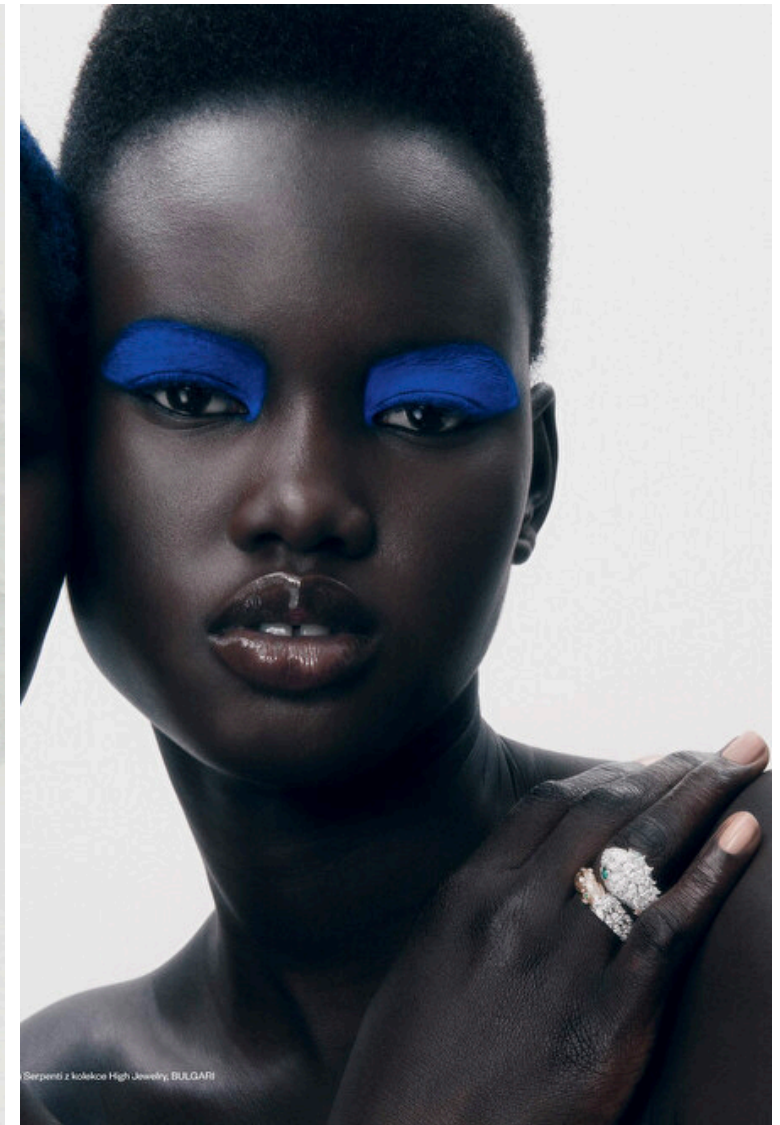

## Nyakong Chan

Height 180cm / 5' 11.0"

Bust 76cm / 30"

Waist 56cm / 22"

Hips 86cm / 34"

Shoes EU/US/UK 40.5 / 9.5 / 7

Eyes Dark brown

Hair Black