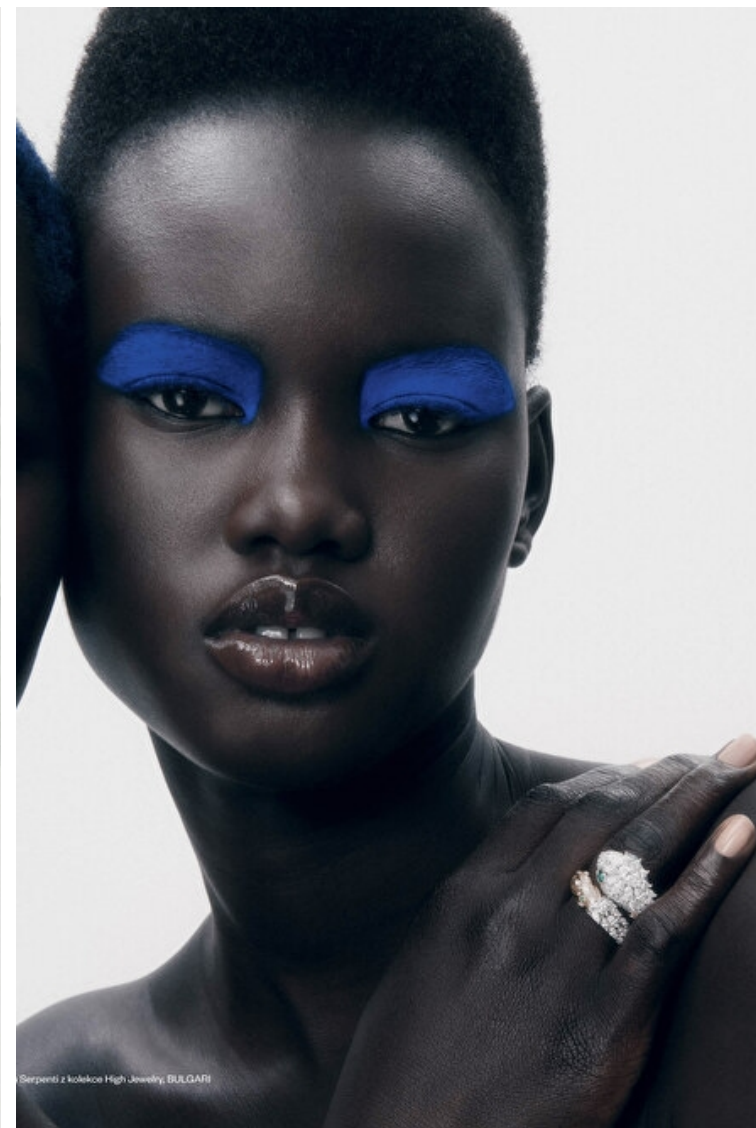

NYAKONG CHAN

Height 181cm / 5' 11.5"

Bust 81cm / 32"

Waist 60cm / 23.5"

Hips 92cm / 36"

Shoes EU/US/UK 40.5 / 9.5 / 7

Eyes Dark brown

Hair Black