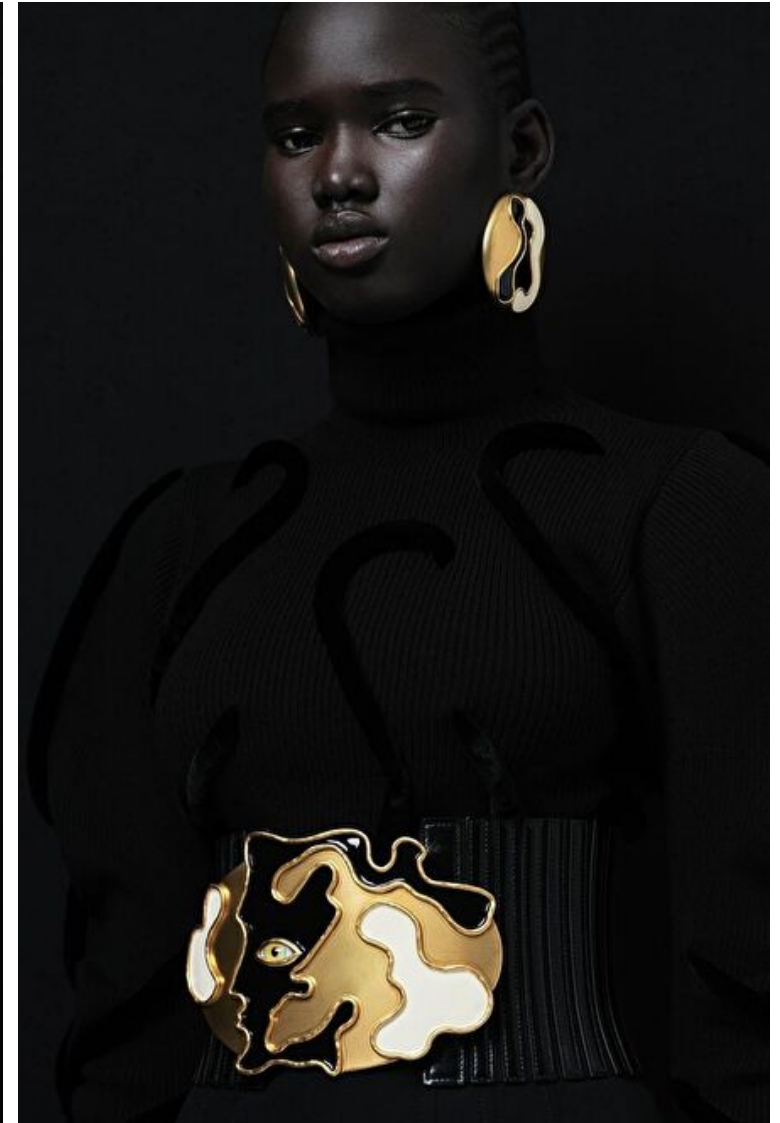

## Nyakong Chan

Height 180cm / 5' 11.0"

Bust 76cm / 30"

Waist 56cm / 22"

Hips 86cm / 34"

Shoes EU/US/UK 40.5 / 9.5 / 7

Eyes Dark brown

Hair Black