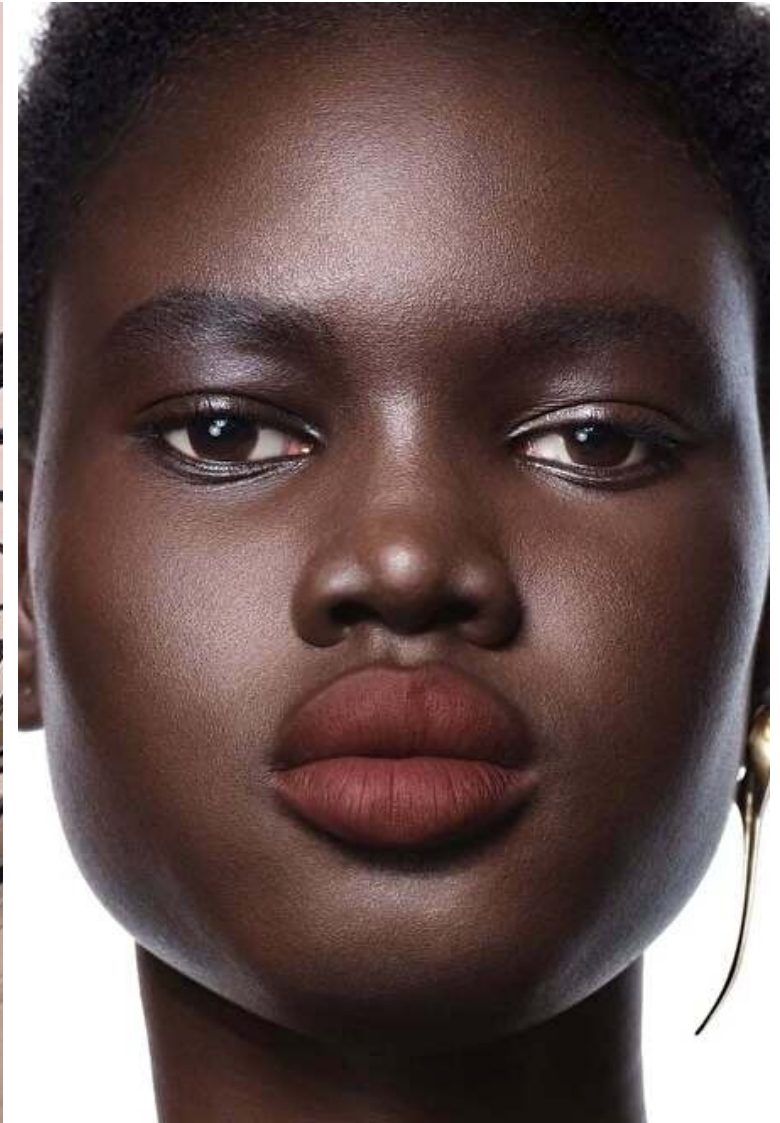

NYAKONG CHAN

Height 181cm / 5' 11.5"

Bust 81cm / 32"

Waist 60cm / 23.5"

Hips 92cm / 36"

Shoes EU/US/UK 40.5 / 9.5 / 7

Eyes Dark brown

Hair Black