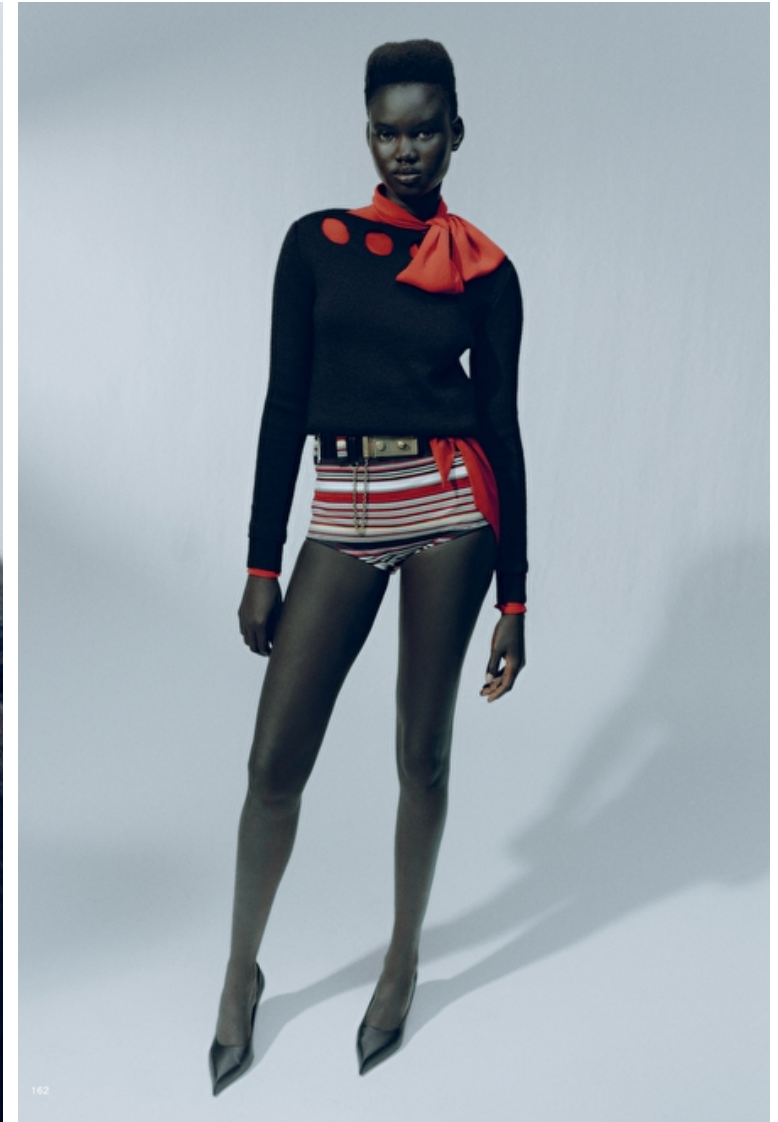

Select

MODEL MANAGEMENT

2nd floor, 77 ST. Martins Lane, London, 00000, England, United Kingdom
Phone: +44 20 7299 1300 Fax: +44 20 7299 1385 Email: info@selectmodel.com Website: https://www.selectmodel.com/

NYAKONG CHAN

Height 181cm / 5' 11.5"

Bust 81cm / 32"

Waist 60cm / 23.5"

Hips 92cm / 36"

Shoes EU/US/UK 40.5 / 9.5 / 7

Eyes Dark brown

Hair Black

PHOTOGRAPHY: ALBERTO POLO IÑEZ, AMGMT
STYLING: AISLING RYAN
MODEL: CHAN NYAKONG, SELECT MODEL MANAGEMENT LON
HAIR: NOELIA CORRAL, BLEND MANAGEMENT AGENCY
MAKE-UP: SONJA PERA, KASTIEL ARTIST MANAGEMENT
SET DESIGNER: GERMAN VAZQUEZ
RETOUCHING: HUGO CASTILLO
STUDIO: TOP STUDIO
CHAN WEARS PRADA