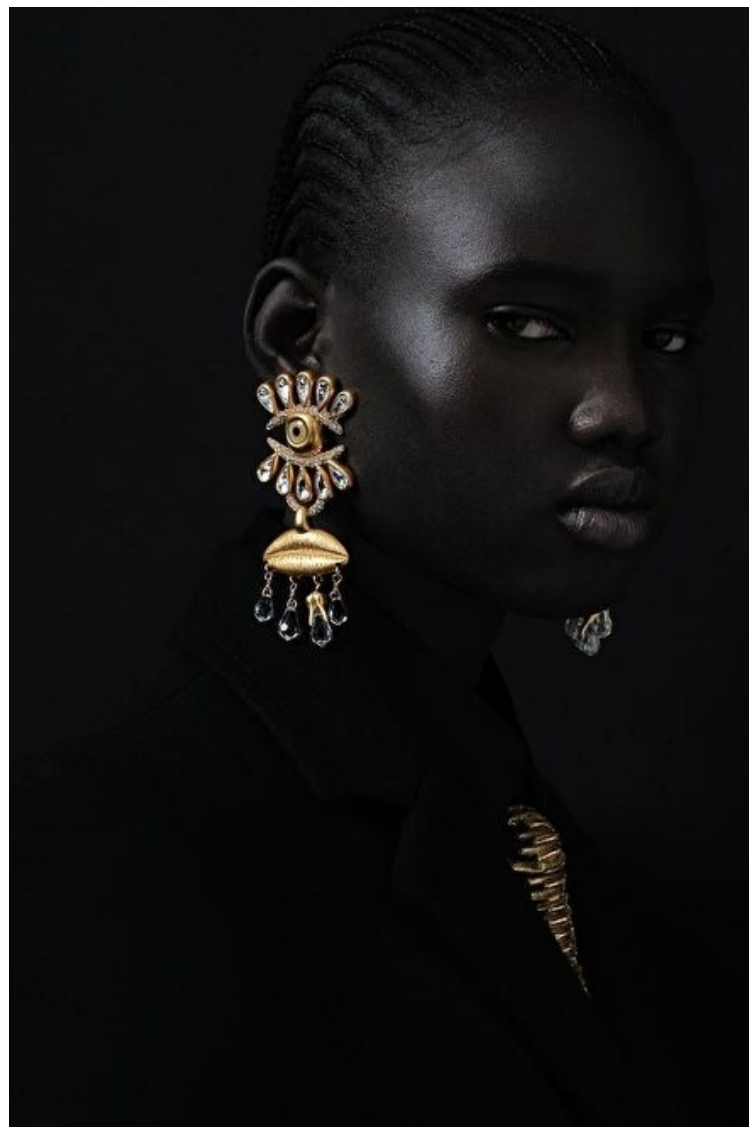

NYAKONG CHAN

Height 181cm / 5' 11.5"

Bust 81cm / 32"

Waist 60cm / 23.5"

Hips 92cm / 36"

Shoes EU/US/UK 40.5 / 9.5 / 7

Eyes Dark brown

Hair Black