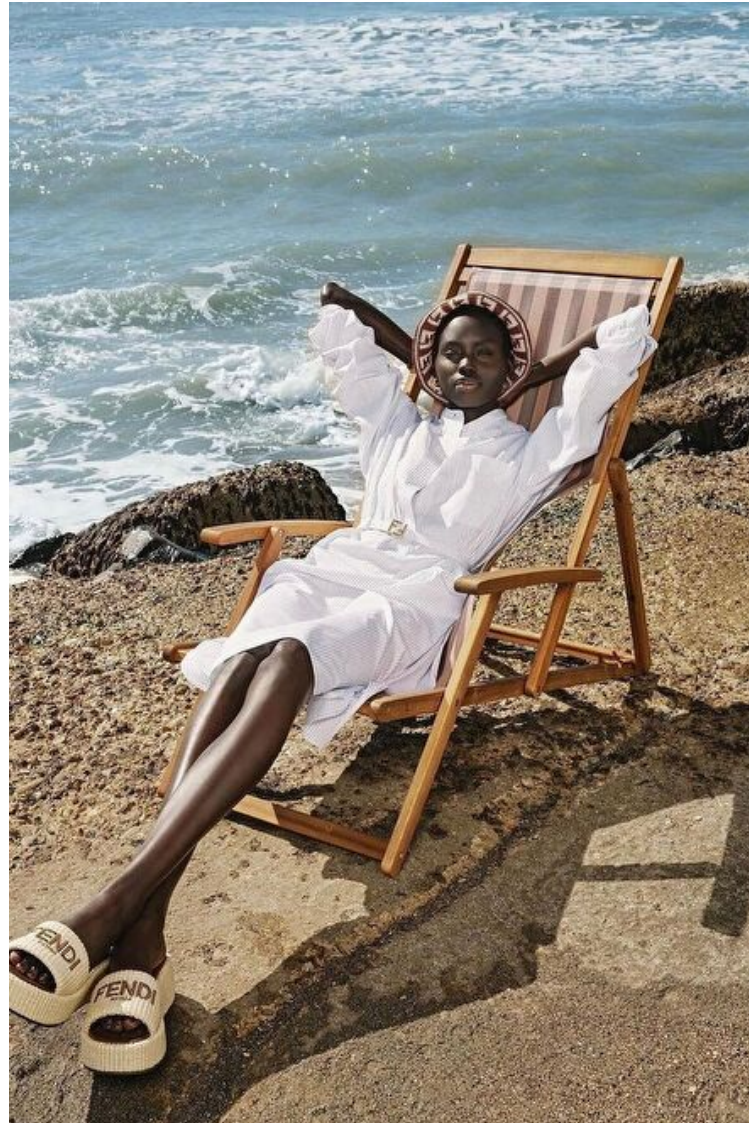

Nyanderi Deng

Height 177cm / 5' 9.5"

Bust 72cm / 28.5"

Waist 61cm / 24"

Hips 86cm / 34"

Shoes EU/US/UK 38 / 7.5 / 5

Eyes Black

Hair Black