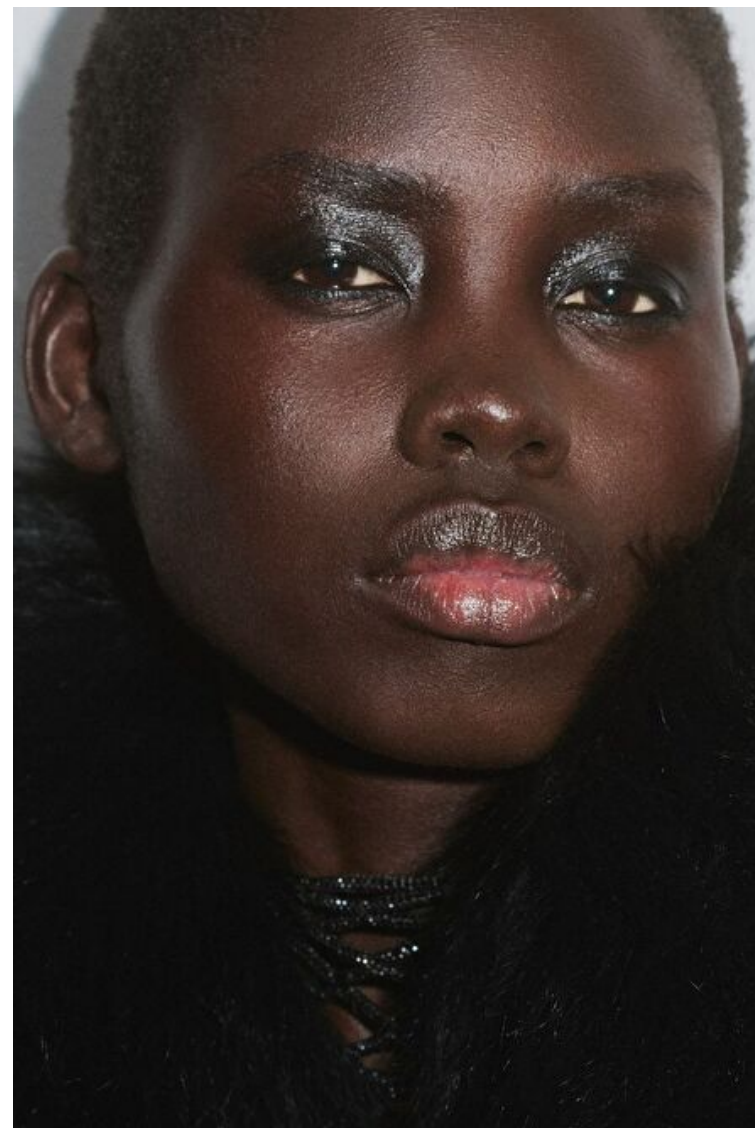

Nyanderi Deng

Height 177cm / 5' 9.5"

Bust 72cm / 28.5"

Waist 61cm / 24"

Hips 86cm / 34"

Shoes EU/US/UK 38 / 7.5 / 5

Eyes Black

Hair Black