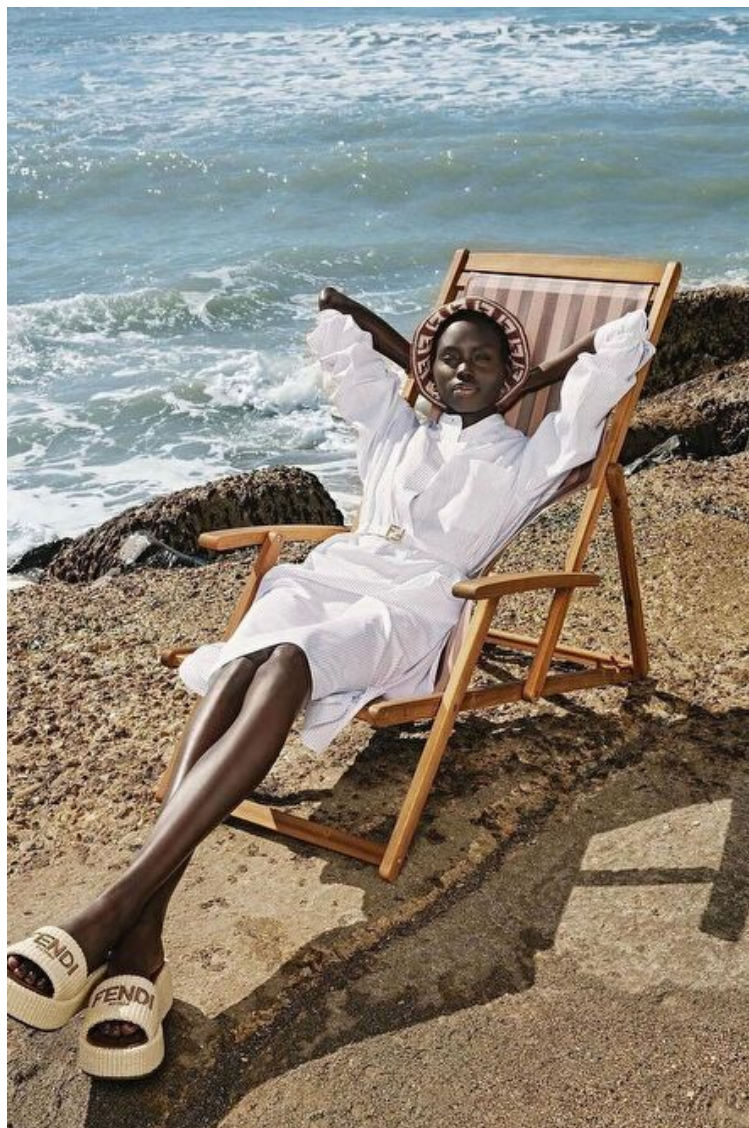

NYANDERI DENG

Height 177cm / 5' 9.5"

Bust 72cm / 28.5"

Waist 61cm / 24"

Hips 86cm / 34"

Shoes EU/US/UK 38 / 7.5 / 5

Eyes Black

Hair Black