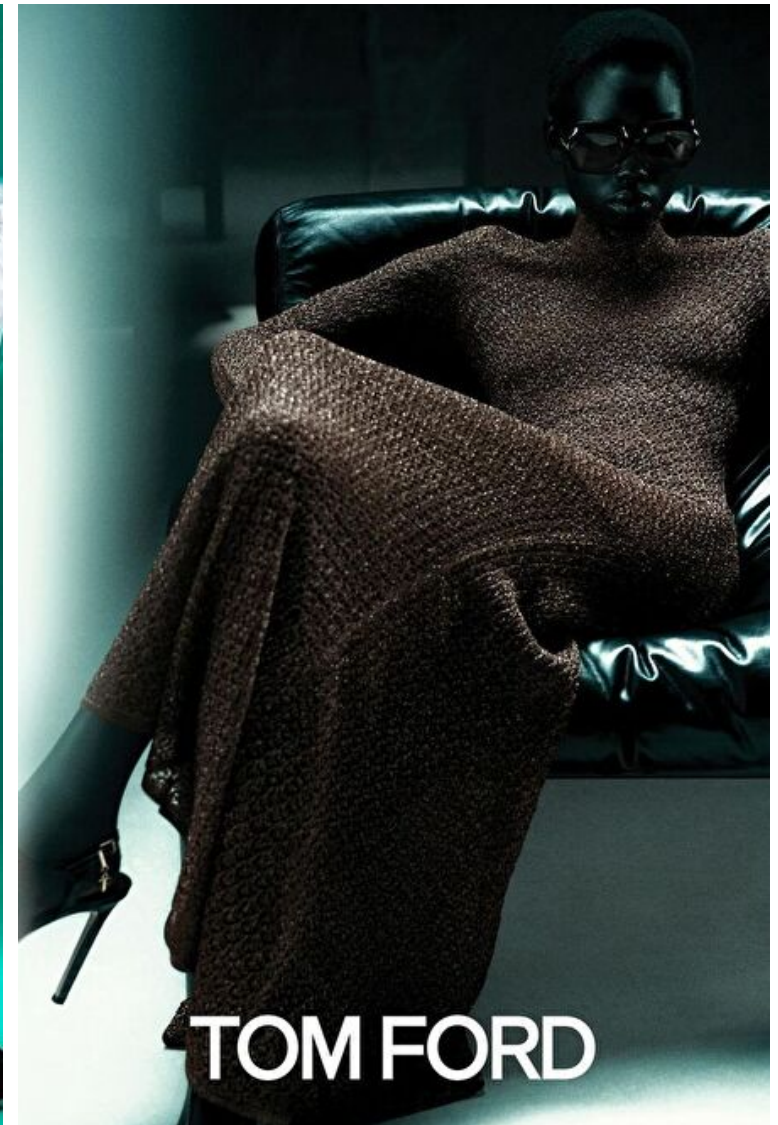

NYANDERI DENG

Height 177cm / 5' 9.5"

Bust 72cm / 28.5"

Waist 61cm / 24"

Hips 86cm / 34"

Shoes EU/US/UK 38 / 7.5 / 5

Eyes Black

Hair Black