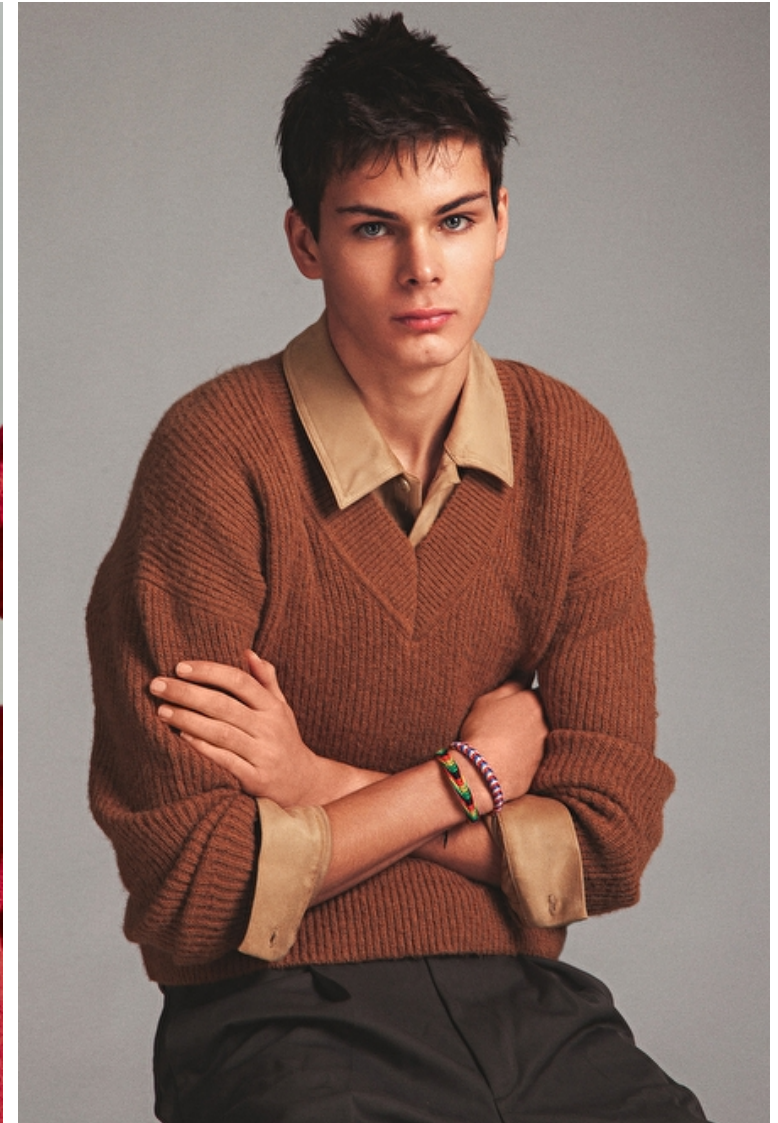

Eyes Blue

Hair Dark brown

Inseam 84cm / 33"

Neck 37cm / 14.5"

Sleeve 64cm / 25"

Select

MODEL MANAGEMENT

2nd floor, 77 ST. Martins Lane (entrance on Cranbourn Street) , London, WC2N 4AA, England, United Kingdom
Phone: +44 (0) 20 7299 1322 **Fax:** +44 (0) 20 7299 1386 **Email:** info@selectmodel.com **Website:** https://www.selectmodel.com/