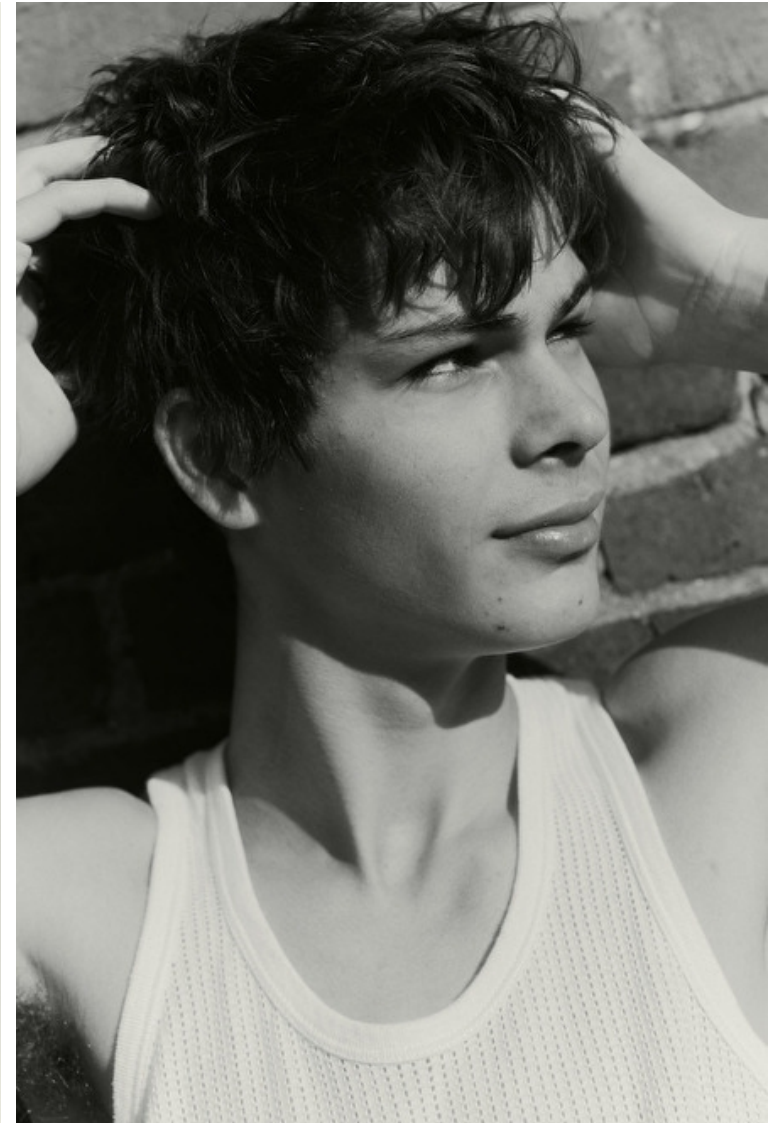

Shoes EU/US/UK 44 / 11 / 9.5

Eyes Blue

Hair Dark brown

Inseam 84cm / 33"

Neck 37cm / 14.5"

Sleeve 64cm / 25"

Oliver Head

Height 191cm / 6' 3.0"